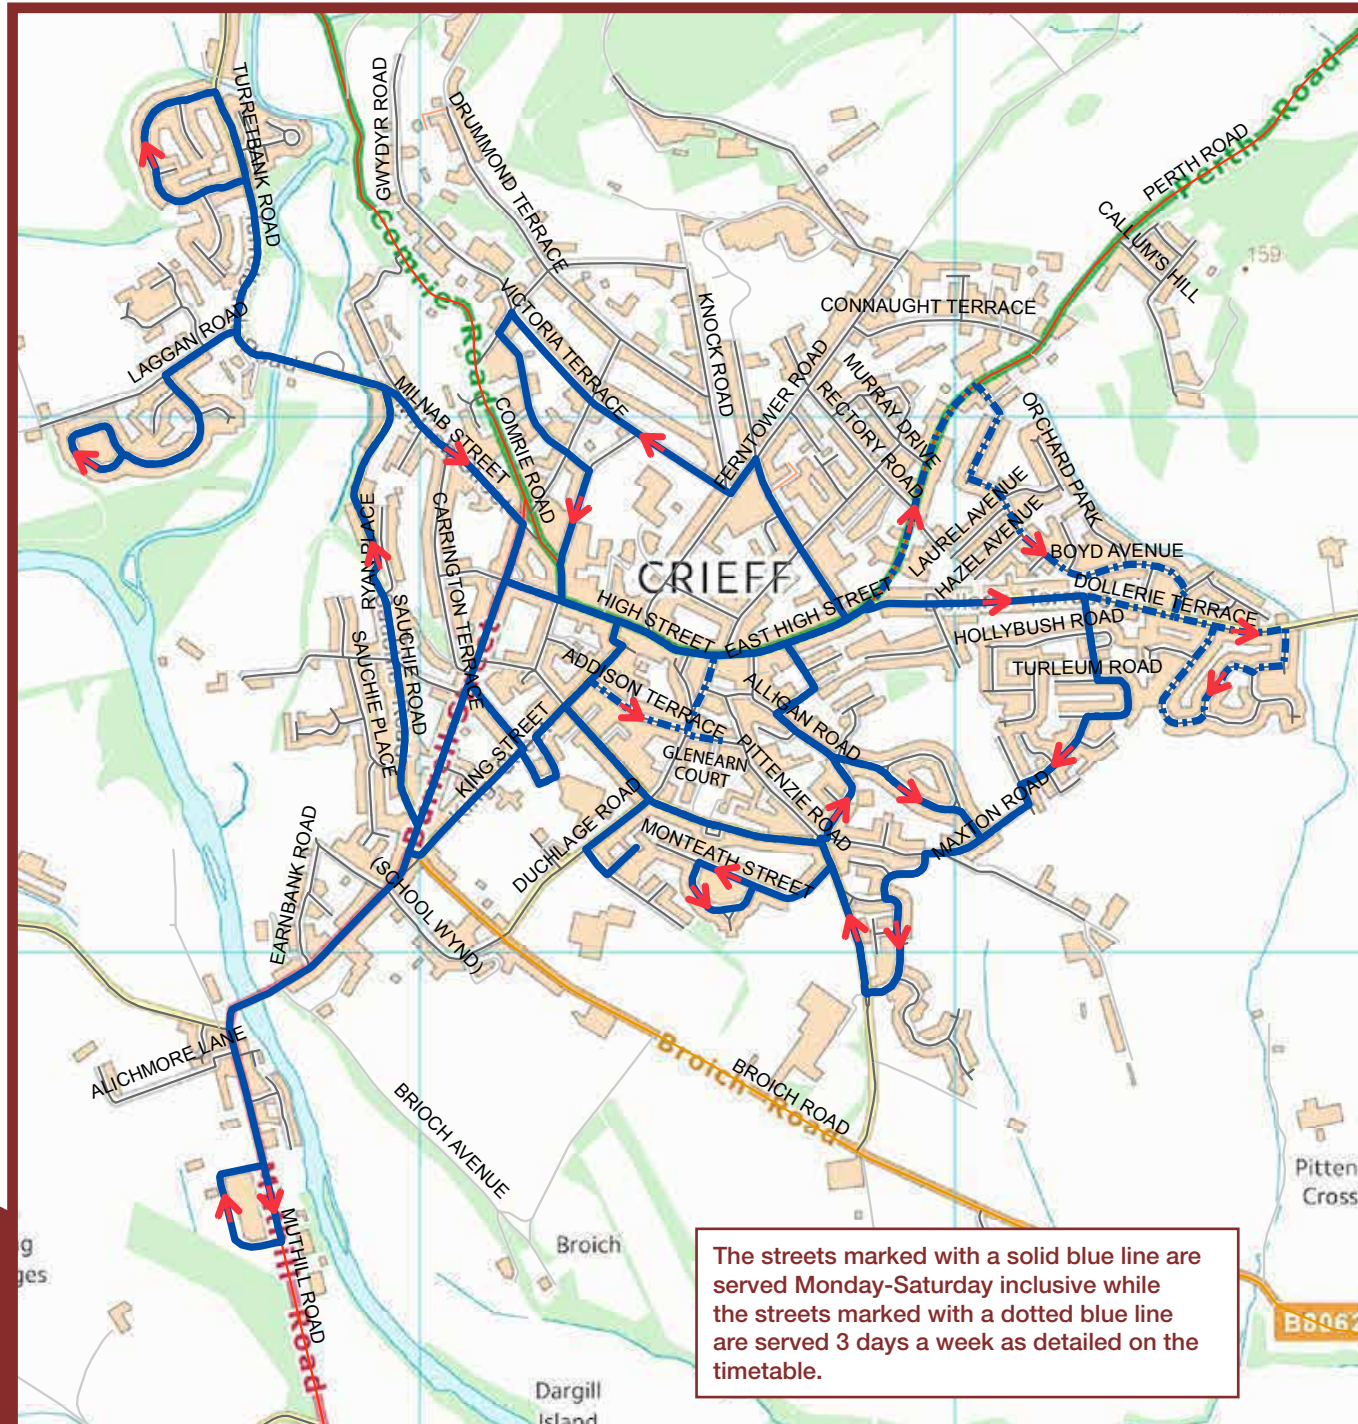

Contact Information:

Sweeney's Garage
01764 681231

Docherty's Midland Coaches
01764 662218

Burnbrae Garage
01764 683241

Public Transport Unit
0345 30 111 30

traveline
public transport info
0871 200 22 33
calls from landlines cost 10p per minute
www.travelinescotland.com

If you or someone you know would like a copy of this document in another language or format, (on occasion, only a summary of the document will be provided in translation), this can be arranged by contacting the Customer Service Centre on 01738 475000.

You can also send us a text message on 07824 498145.

All Council Services can offer a telephone translation facility.

www.pkc.gov.uk

(PKC Design Team - 2017285)