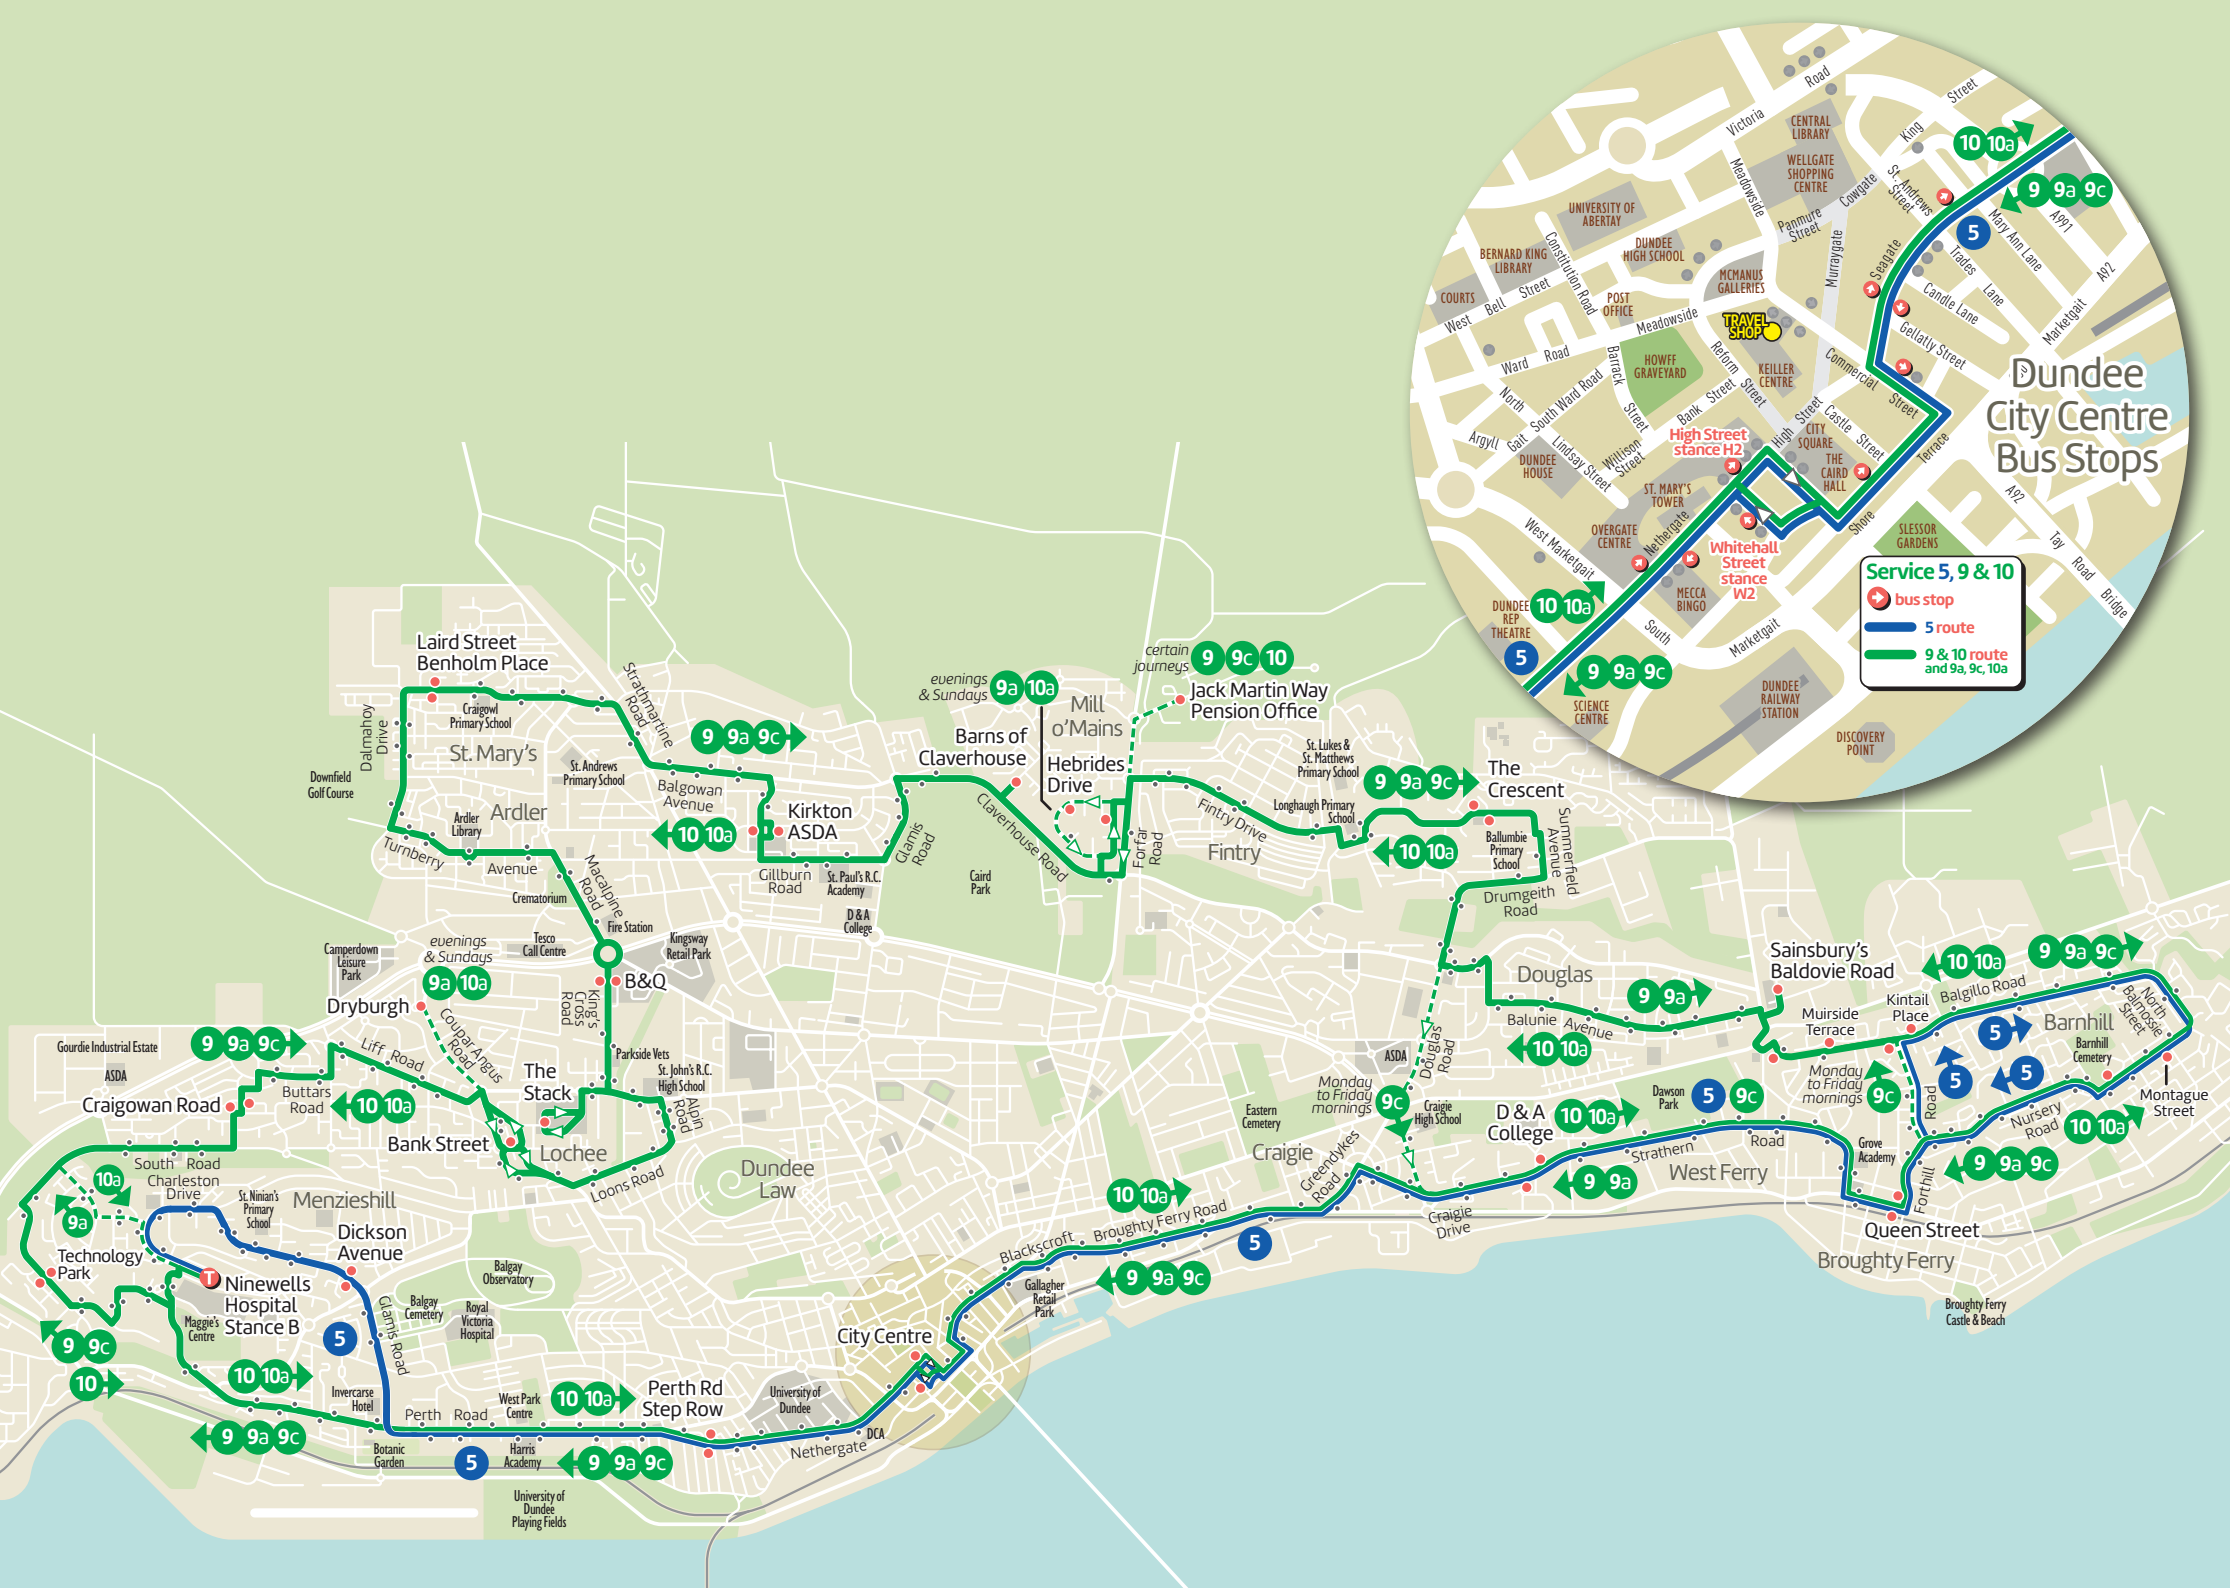

Bus Services 5, 9, 9A, 9C, 10, 10A Barnhill – Ninewells Hospital / Outer Circle

Timetable from Tuesday 3rd January 2017

- 22.05 from St Marys 1A (Mon-Fri) now serves Tesco Contact Centre
- Please check your new times carefully

www.dundeebuses.info

Dundee City Centre Bus Stops

Service 5, 9 & 10

- bus stop
- 5 route
- 9 & 10 route and 9a, 9c, 10a

Xplore Dundee

Ninewells Hospital - Barnhill via City Centre	5
Ninewells Hospital-Kirkton-Broughty Ferry-City Centre-Ninewells Hospital via St. Mary's-Whitfield-Douglas	10
Ninewells Hospital-Kirkton-Broughty Ferry-City Centre-Ninewells Hospital via Dryburgh-St. Mary's/Jack Martin Way-Whitfield-Gardyne College	10A

x - Arrives Sainsbury's 0858

Ninewells Hospital - Barnhill via City Centre	5
Ninewells Hospital-Kirkton-Broughty Ferry-City Centre-Ninewells Hospital via St. Mary's-Whitfield-Douglas	10
Ninewells Hospital-Kirkton-Broughty Ferry-City Centre-Ninewells Hospital via Dryburgh-St. Mary's/Jack Martin Way-Whitfield-Gardyne College	10A

Xplore Dundee

Ninewells Hospital - Barnhill via City Centre	5
Ninewells Hospital-Kirkton-Broughty Ferry-City Centre-Ninewells Hospital via St. Mary's-Whitfield-Douglas	10
Ninewells Hospital-Kirkton-Broughty Ferry-City Centre-Ninewells Hospital via Dryburgh-St. Mary's/Jack Martin Way-Whitfield-Gardyne College	10A