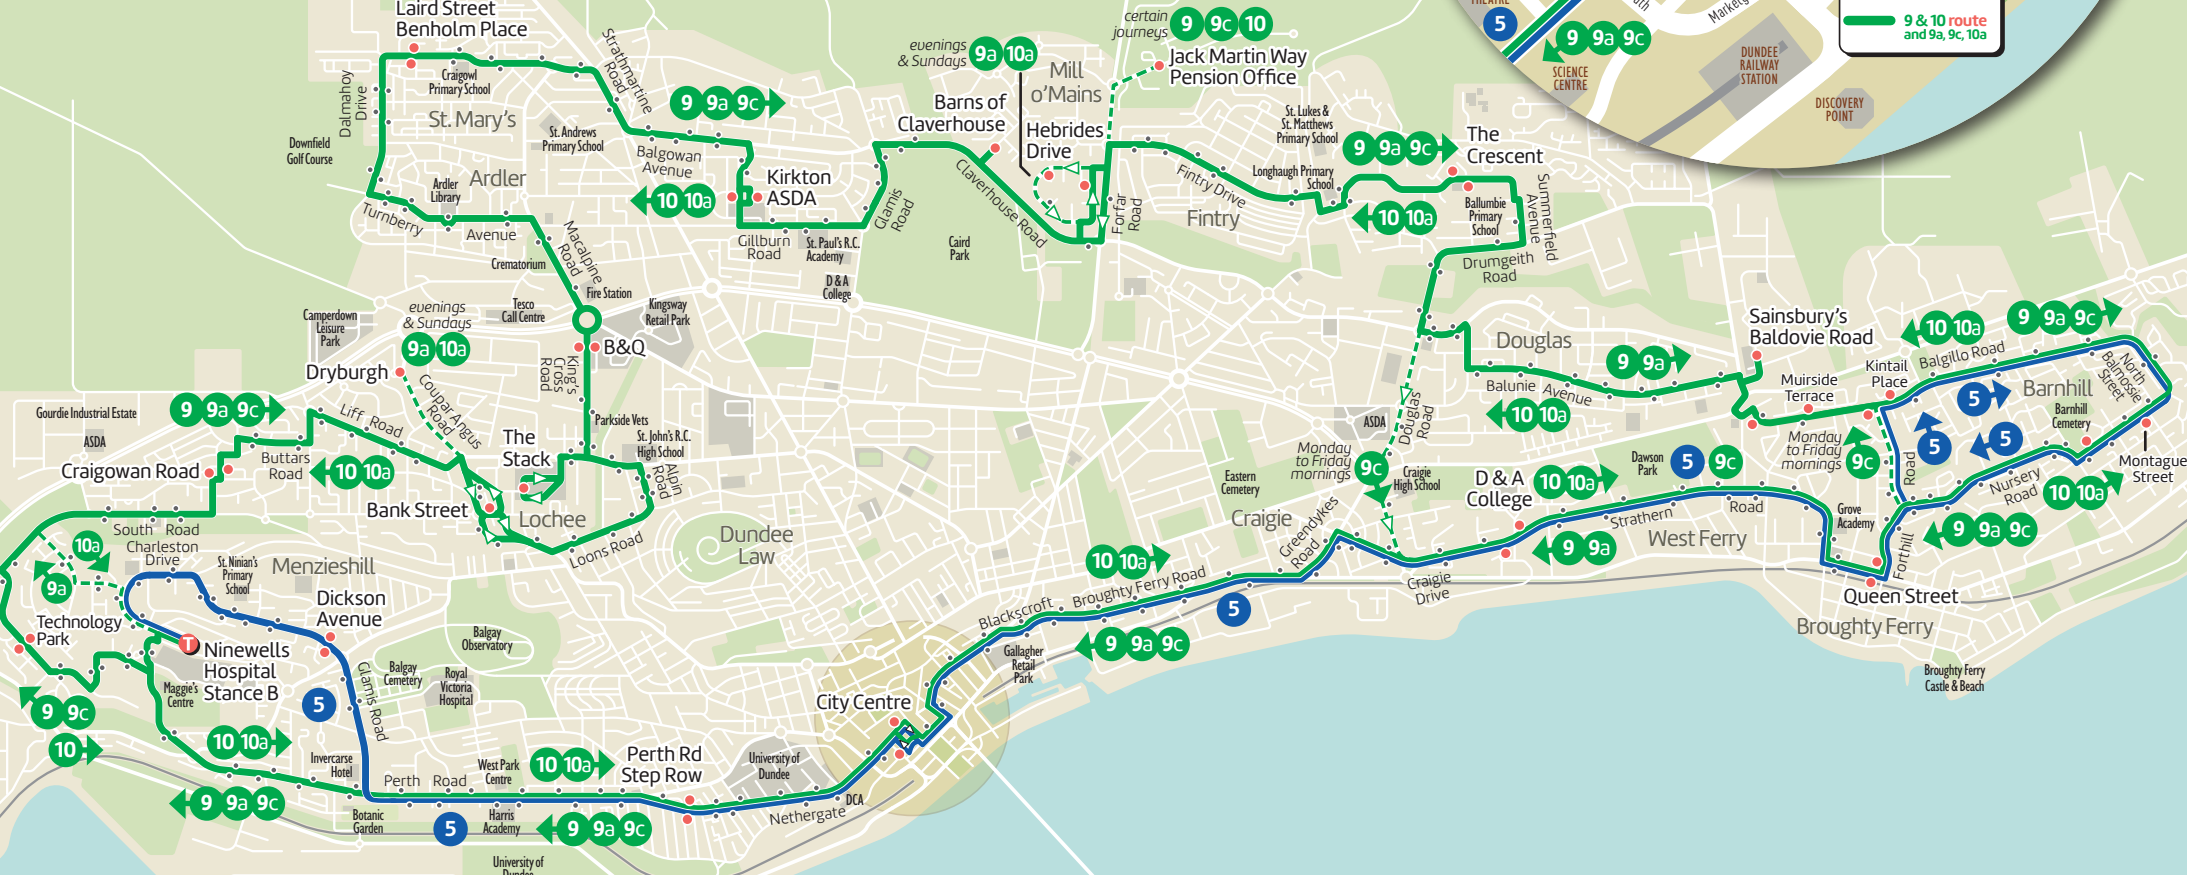

Bus Services 5, 9, 9A, 9C, 10, 10A Barnhill – Ninewells Hospital / Outer Circle

Timetable from Tuesday 3rd January 2017

- 22.05 from St Marys 1A (Mon-Fri) now serves Tesco Contact Centre
- Please check your new times carefully

www.dundeebuses.info

Dundee City Centre Bus Stops

Service 5, 9 & 10

- bus stop
- 5 route
- 9 & 10 route and 9a, 9c, 10a

Xplore Dundee

Ninewells Hospital - Barnhill via City Centre	5
Ninewells Hospital-Kirkton-Broughty Ferry-City Centre-Ninewells Hospital via St. Mary's-Whitfield-Douglas	10
Ninewells Hospital-Kirkton-Broughty Ferry-City Centre-Ninewells Hospital via Dryburgh-St. Mary's/Jack Martin Way-Whitfield-Gardyne College	10A

x - Arrives Sainsbury's 0858

Ninewells Hospital - Barnhill via City Centre	5
Ninewells Hospital-Kirkton-Broughty Ferry-City Centre-Ninewells Hospital via St. Mary's-Whitfield-Douglas	10
Ninewells Hospital-Kirkton-Broughty Ferry-City Centre-Ninewells Hospital via Dryburgh-St. Mary's/Jack Martin Way-Whitfield-Gardyne College	10A

Xplore Dundee

Ninewells Hospital - Barnhill via City Centre	5
Ninewells Hospital-Kirkton-Broughty Ferry-City Centre-Ninewells Hospital via St. Mary's-Whitfield-Douglas	10
Ninewells Hospital-Kirkton-Broughty Ferry-City Centre-Ninewells Hospital via Dryburgh-St. Mary's/Jack Martin Way-Whitfield-Gardyne College	10A