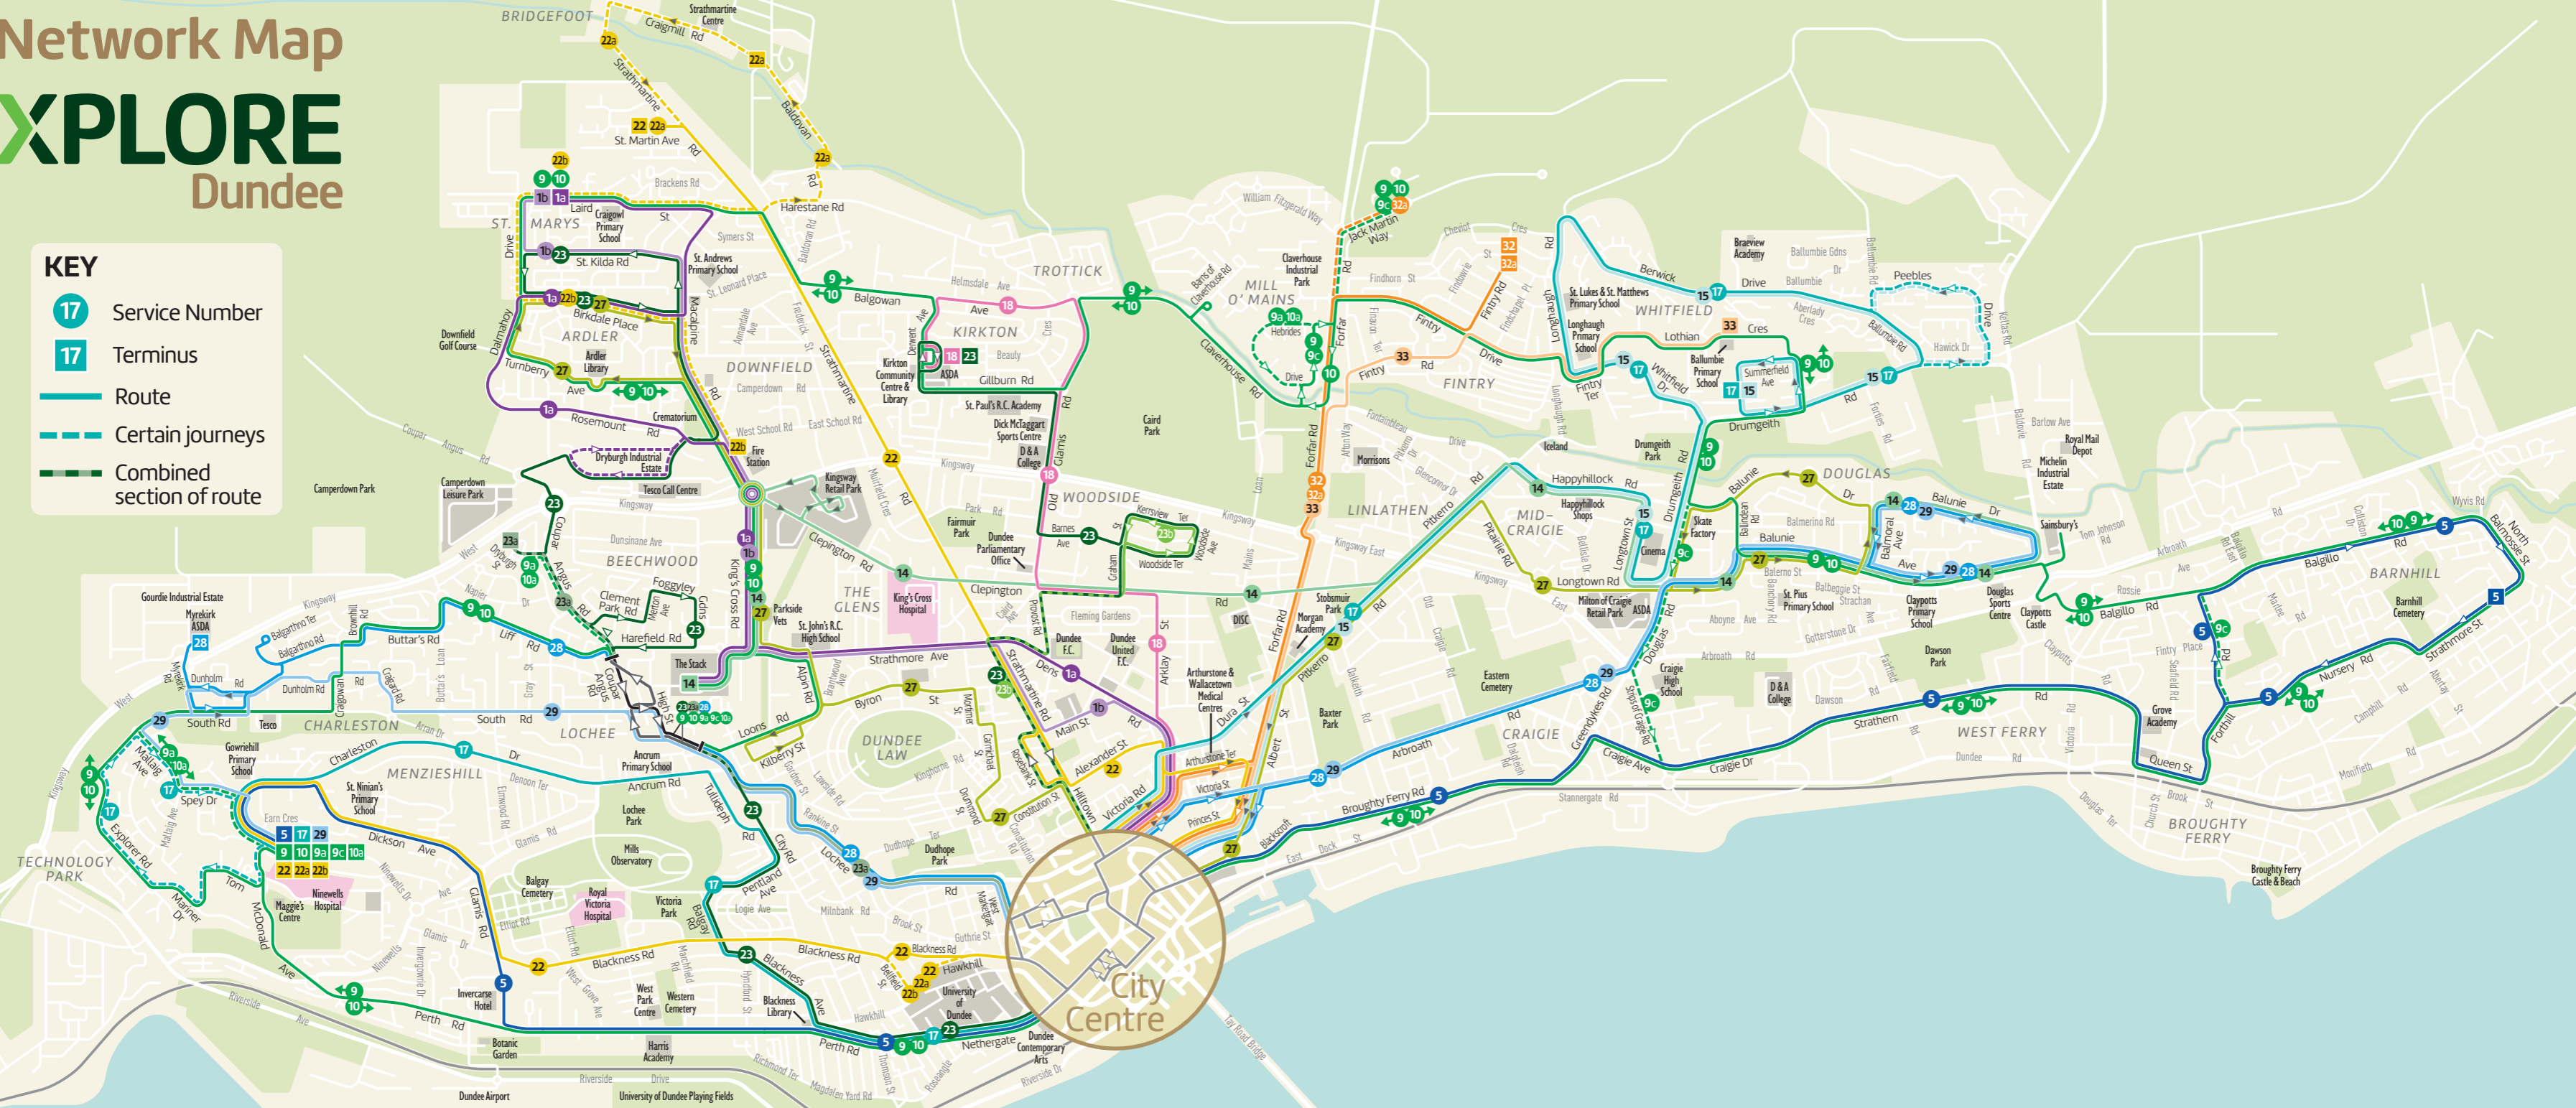

# Network Map

## Dundee

**KEY**

- 17** Service Number
- 17** Terminus
- Route
- Certain journeys
- Combined section of route

# City Centre Map

services are grouped together where they follow similar routes (eg. 28 29)

# Frequency guide (at busiest times)

See separate leaflets for full timetable details

- 1a 1b** City Centre – Dens Park 1a / Hilltown 1b – St. Marys  
 Mon – Fri up to every 10mins Sat up to every 10mins Sun up to every 20mins
- 5** Ninewells Hospital – City Centre – Barnhill  
 Mon – Fri up to every 7mins Sat up to every 7mins Sun up to every 15mins
- 9 10** Outer Circle  
 Mon – Fri up to every 30mins Sat up to every 30mins Sun hourly
- 14** The Stack – Douglas  
 Mon – Fri A.M. & P.M. peak Sat no service Sun no service
- 15 17** Ninewells Hospital 17 – City Centre – Whitfield  
 Mon – Fri up to every 10mins Sat up to every 10mins Sun up to every 15mins
- 18** City Centre – Clepington Road – Kirkton  
 Mon – Fri up to every 10mins Sat up to every 10mins Sun up to every 15mins
- 22** Ninewells Hospital – City Centre – Craigowl  
 Mon – Fri up to every 8mins Sat up to every 10mins Sun up to every 20mins
- 23 23a 23b** St. Marys – City Centre – Kirkton  
 Mon – Fri hourly Sat hourly Sun no service
- 27** Ardler Village – City Centre – Douglas  
 Mon – Fri hourly Sat hourly Sun no service
- 28 29** Ninewells Hosp 29 / Myrekirk 28 – City Centre – Douglas  
 Mon – Fri up to every 7mins Sat up to every 7mins Sun up to every 15mins
- 32 33** City Centre – Fintry 32 / The Crescent 33  
 Mon – Fri up to every 8mins Sat up to every 10mins Sun up to every 15mins