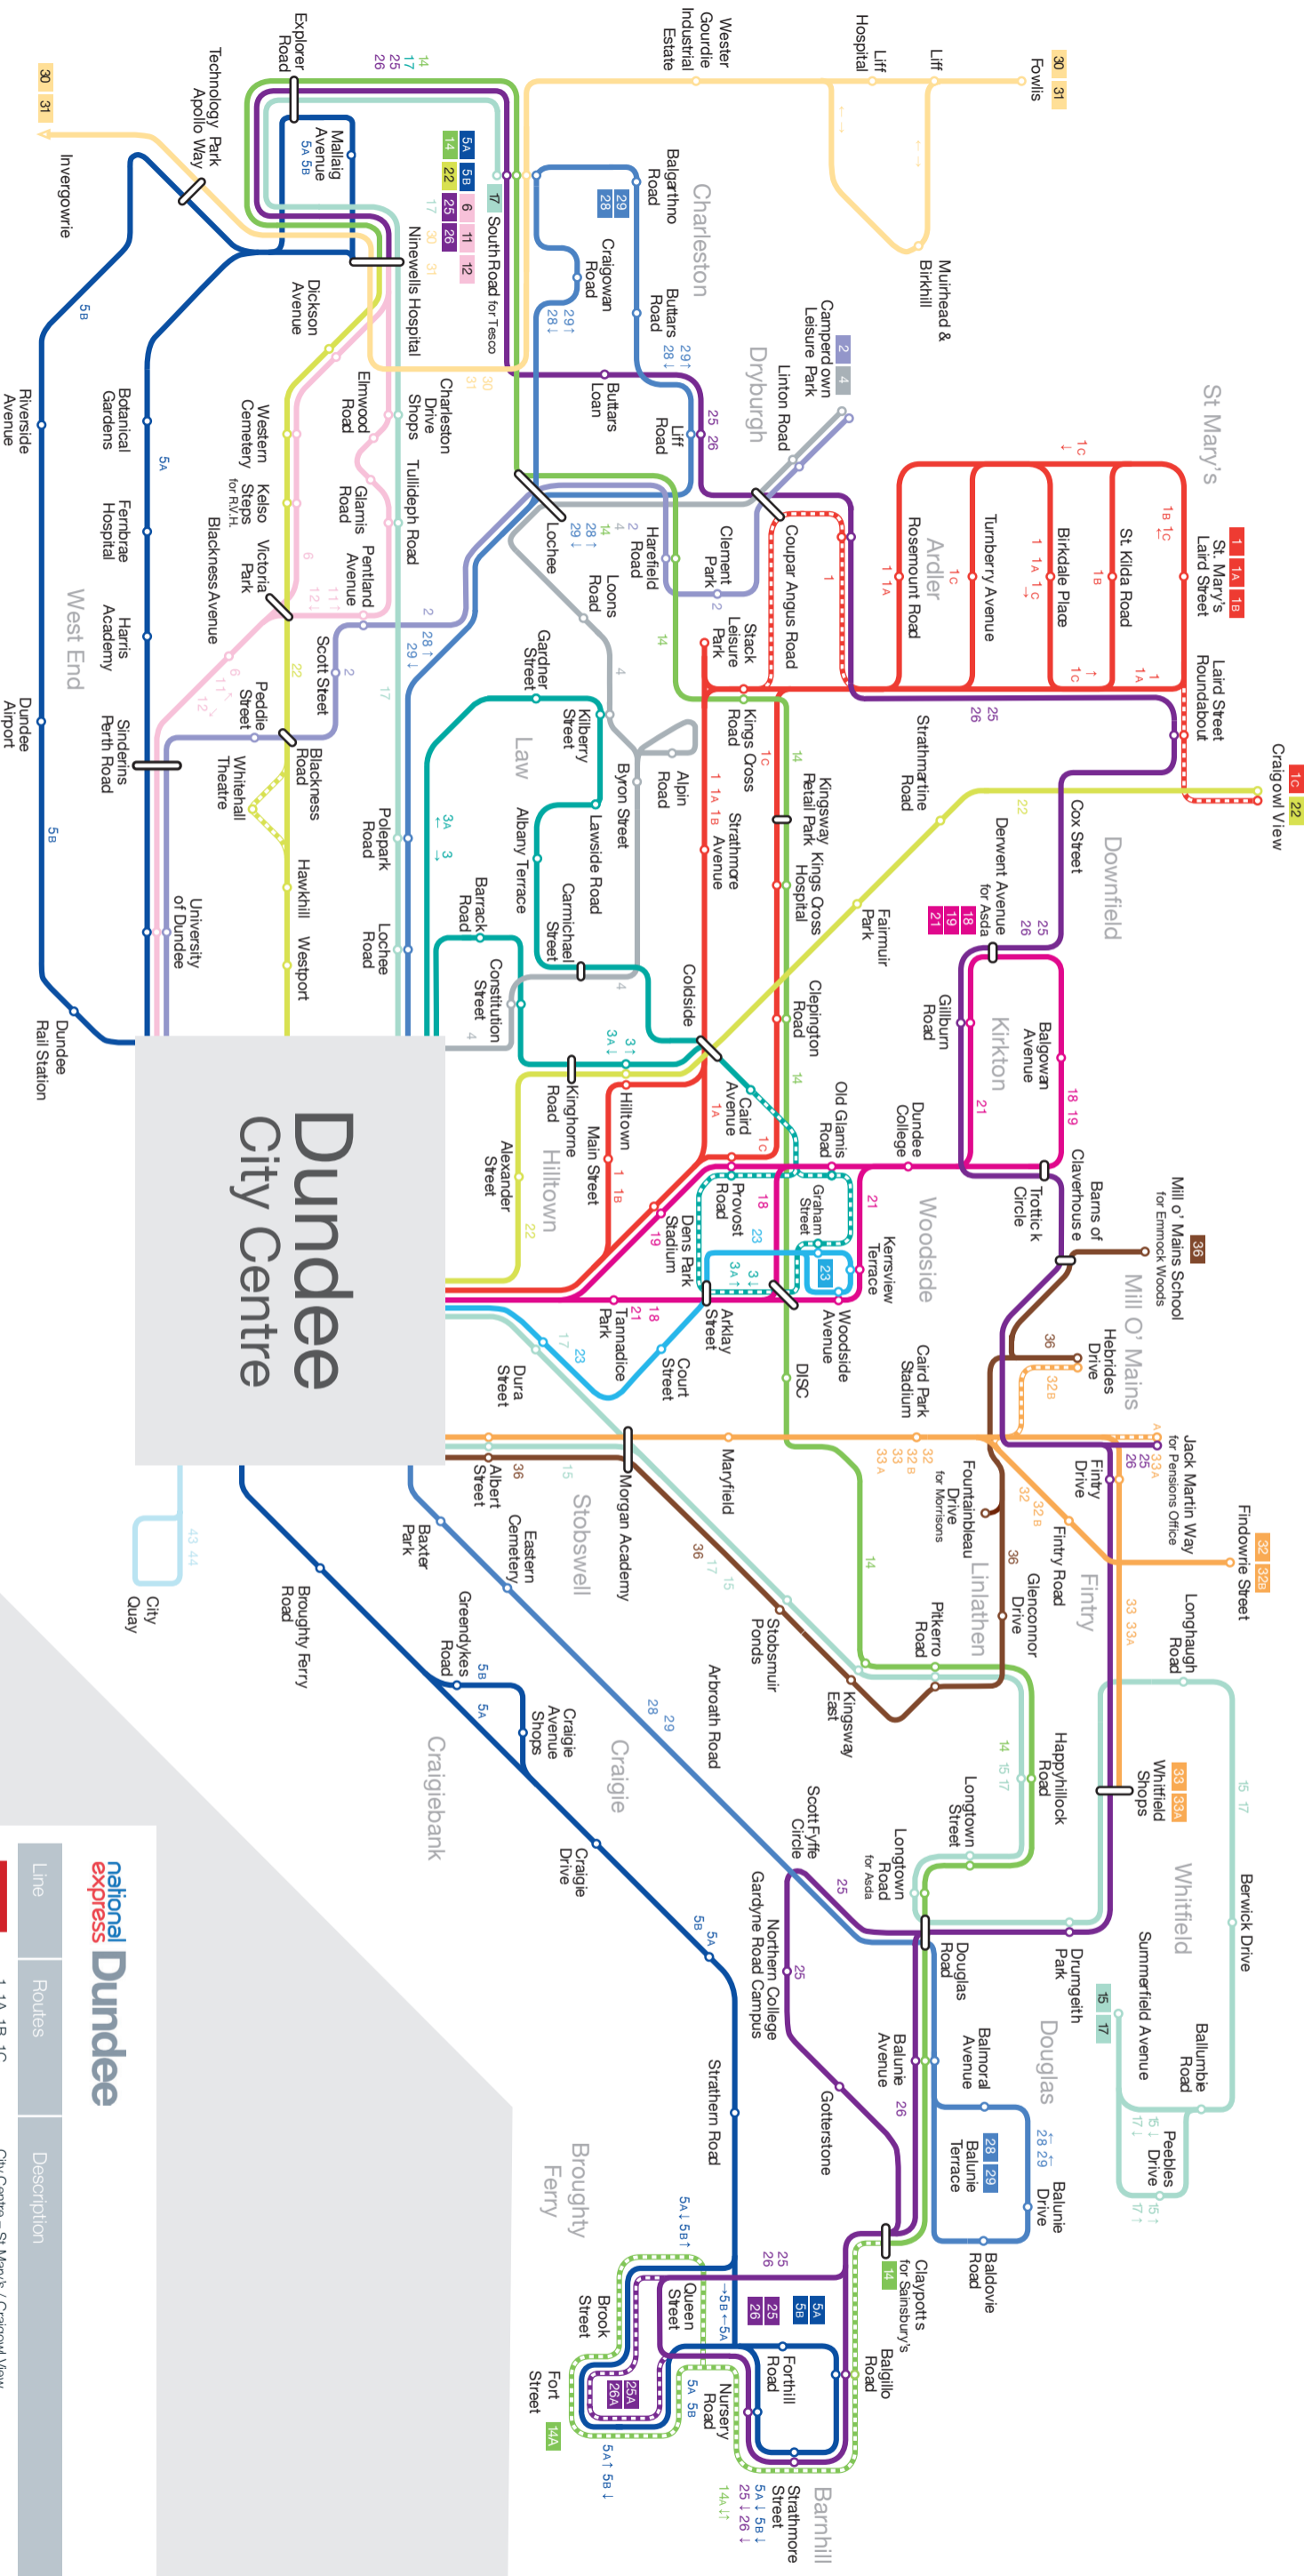

Your Local Bus Network

June 2010

Firth of Tay

national express
Dundee

Line	Routes	Description	Occasional Journeys
█	1, 1A, 1B, 1C	City Centre – St Mary's / Craigowl View	█
█	2	City Centre – Campdown Leisure Park	█
█	3, 3A	City Centre – Caird Avenue - City Centre	█
█	4	City Centre – Campdown Leisure Park	█
█	5A, 5B	Barnhill – City Centre – Ninewells Hospital	█
█	6, 11, 12	City Centre – Ninewells Hospital	█
█	14, (14A)	Douglas / (Broughty Ferry) – Ninewells Hospital	█
█	15	City Centre – Whitfield	█
█	17	South Road, Tesco – Ninewells Hospital – City Centre – Whitfield	█
█	18, 19, 21	City Centre – Kirkton	█
█	22	Craigowl View – City Centre – Ninewells Hospital	█
█	23	City Centre – Woodside	█
█	25, 26	Ninewells Hospital – Broughty Ferry	█
█	28, 29	Douglas – City Centre – Charlestown – City Centre – Douglas	█
█	30, 31	Invergowrie – Ninewells Hospital – Liff – Fowles – Muirhead – Birkhill	█
█	32, 32B, 33, 33A	City Centre – Fintny / Whitfield Shops	█
█	36	City Centre – Claverhouse	█
█	43, 44, 45, 45A	Peep O Day Lane – City Quay – City Centre – Gallagher Retail Park	█