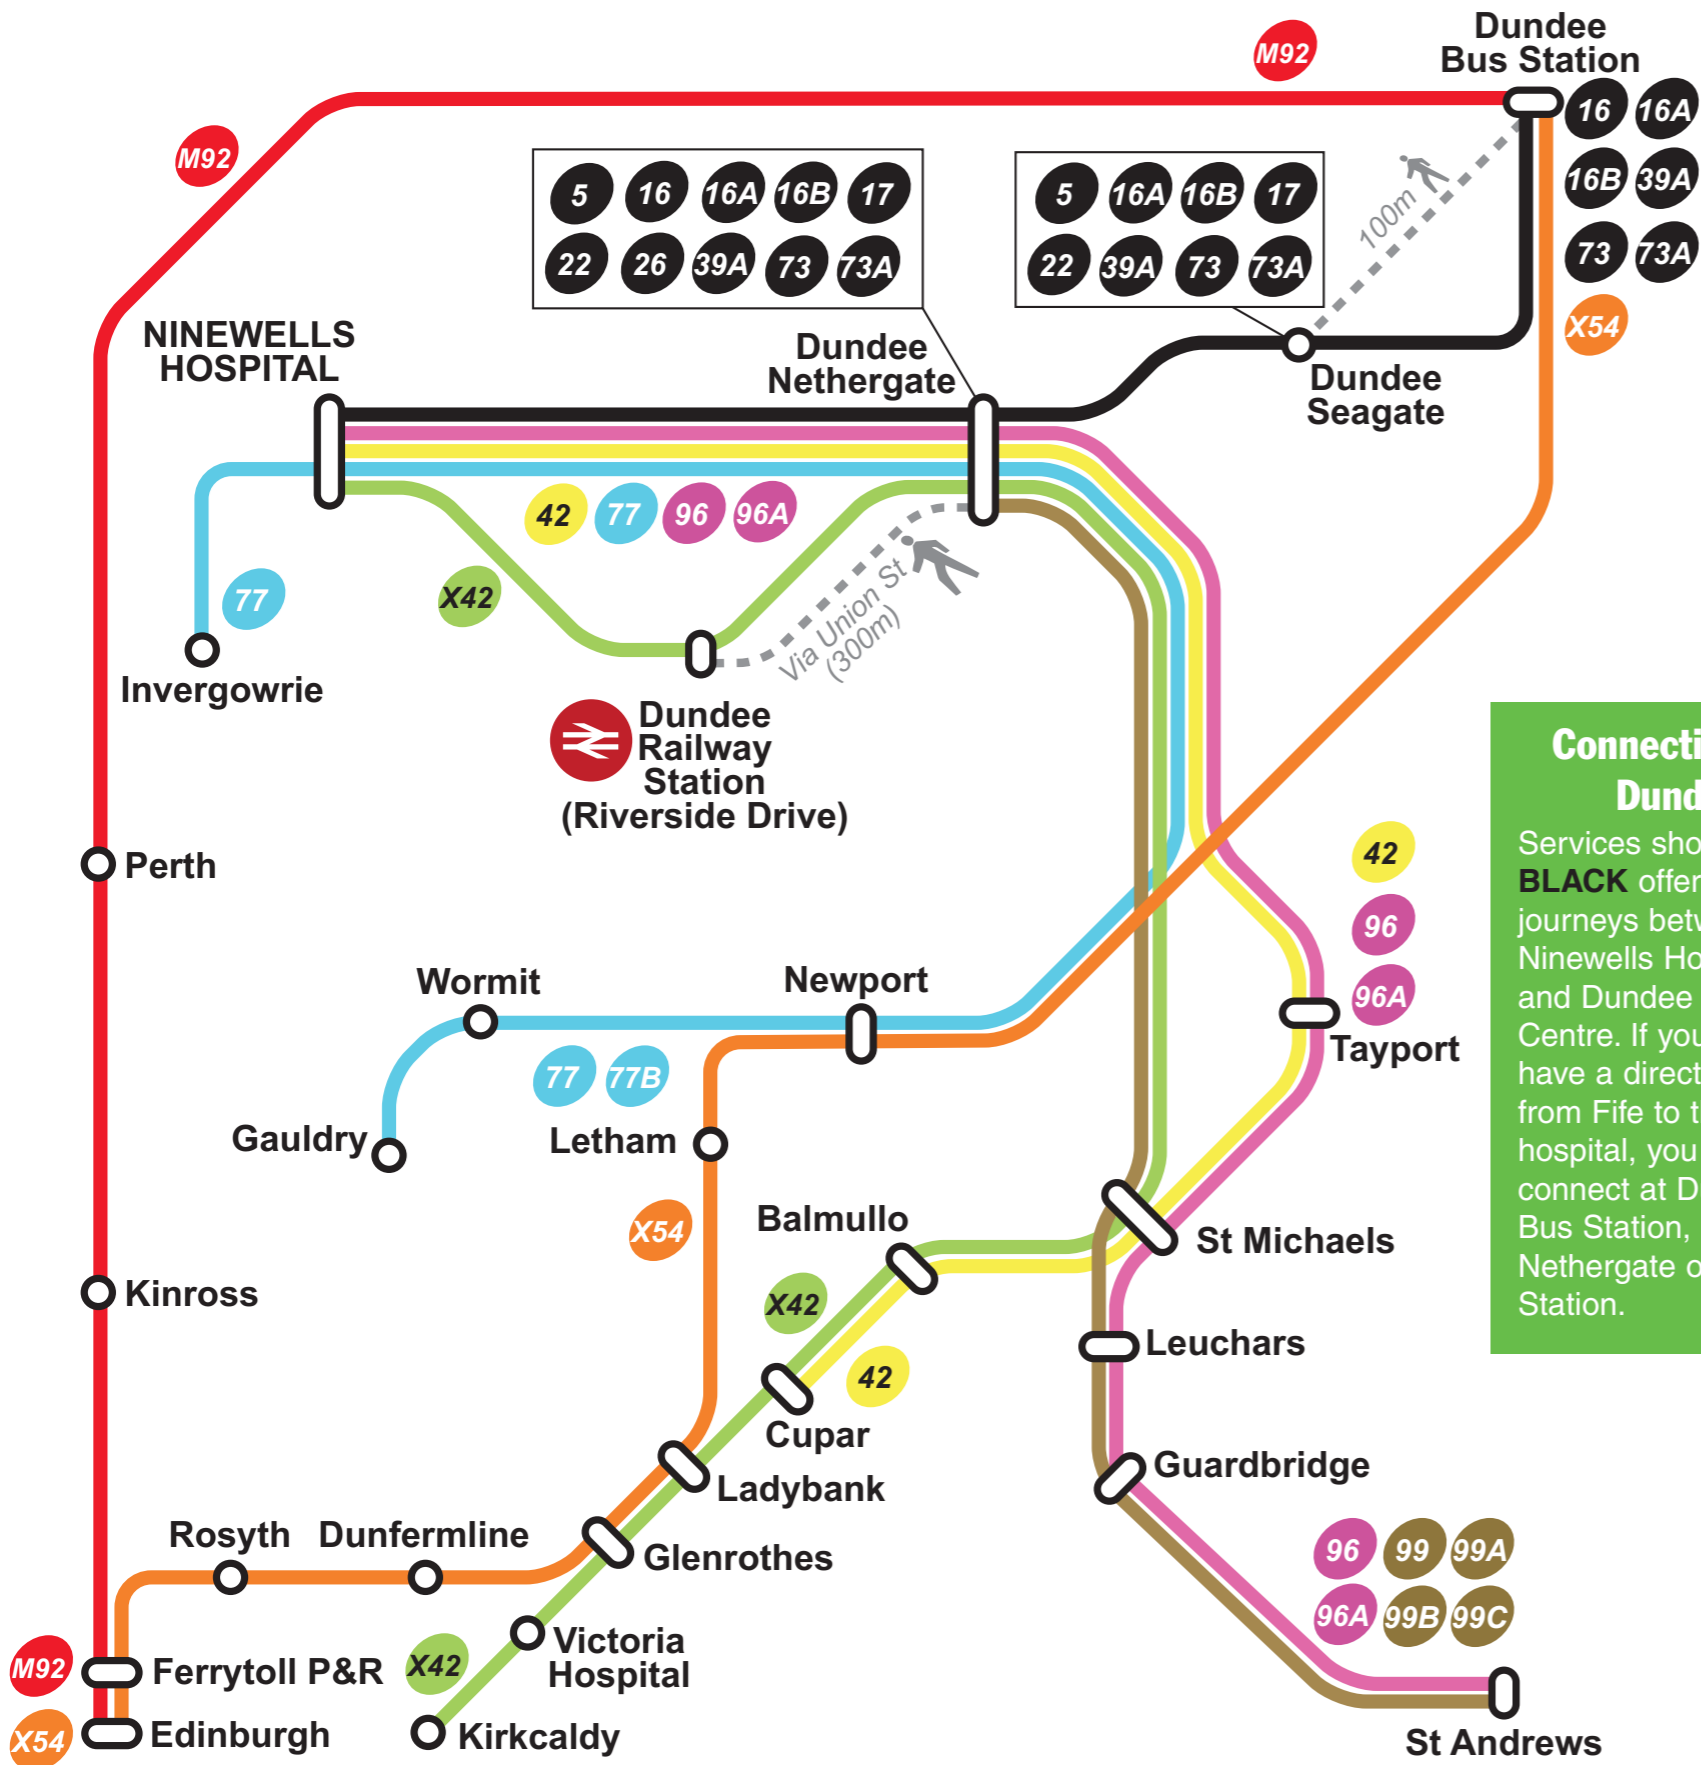

FIFE TO NINEWELLS HOSPITAL BY BUS