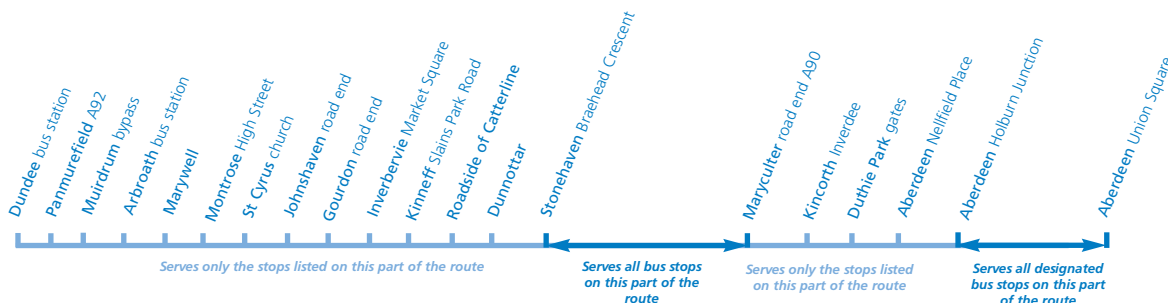

SUNDAYS

Aberdeen Union Square	0910	1110	1310	1510	1710	1910
Duthie Park Gates	0922	1122	1322	1522	1722	1922
Newtonhill Crossroads	0934	1134	1334	1534	1734	1934
Stonehaven Barclay Street	0945	1145	1345	1545	1745	1945

yellow arrows show connecting service, no need to change coach

Stonehaven Barclay Street	0748	0948	1148	1348	1548	1748	1948
Kinneff Slains Park Road	0759	0959	1159	1359	1559	1759	1959
Inverbervie co-op	0804	1004	1204	1404	1604	1804	2004
Gourdon road end	0807	1007	1207	1407	1607	1807	2007
Johnshaven road end	0813	1013	1213	1413	1613	1813	2013
St Cyrus church	0819	1019	1219	1419	1619	1819	2019
Montrose High Street	0831	1031	1231	1431	1631	1831	2031

yellow arrows show connecting service, no need to change coach

Montrose High Street	0833	1033	1233	1433	1633	1833
Marywell	0850	1050	1250	1450	1650	1850
Arbroath bus station arr	0856	1056	1256	1456	1656	1856
Arbroath bus station dep	0900	1100	1300	1500	1700	1900
Muirdrum bypass	0910	1110	1310	1510	1710	1910
A92 Panmurefield	0918	1118	1318	1518	1718	1918
Dundee bus station	0930	1130	1330	1530	1730	1930

X7 stopping points

For additional buses operating between Dundee and Arbroath please see service 39
For additional buses operating between Arbroath and Montrose please see service 30
For additional buses operating between Montrose and Stonehaven please see service 107
For additional buses operating between Stonehaven and Aberdeen please see service 7/7A/8
Please note additional X7 journeys operate between Aberdeen and Stonehaven every 30 minutes. Please see separate publicity for full details.

What to do if things go wrong

We do our best to meet your expectations, but occasionally things go wrong. If you feel we have failed you in some way please tell us about it. Contact details are on the back of this leaflet.

If you are unhappy with our response, this independent body will review complaints:
Bus Passengers Platform, Scottish Government, Area 2D Dockside, Victoria Quay, Edinburgh, EH6 6QQ.