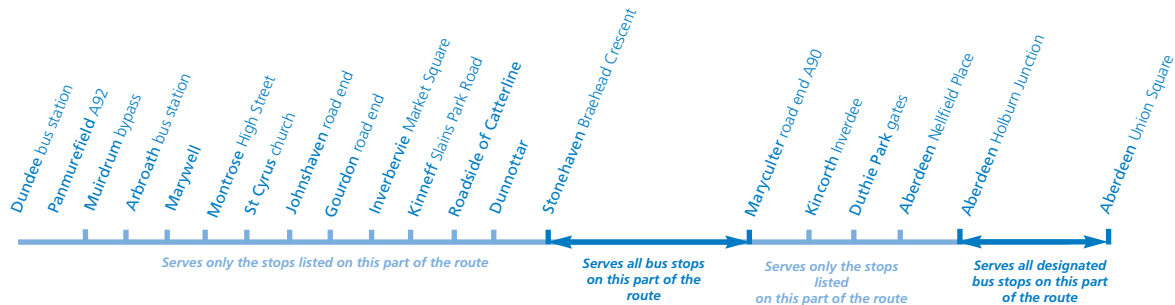

X7 stopping points

For additional buses operating between Dundee and Arbroath please see service 39

For additional buses operating between Arbroath and Montrose please see service 30

For additional buses operating between Montrose and Stonehaven please see service 107

For additional buses operating between Stonehaven and Aberdeen please see service 7/7A/8

Please note additional X7 journeys operate between Aberdeen and Stonehaven every 30 minutes. Please see separate publicity for full details.