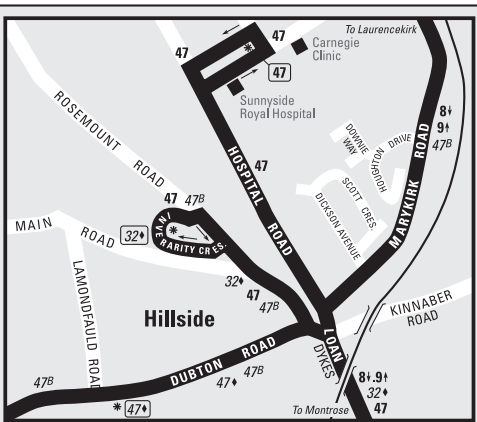

Service 113 journeys are operated by:

**MW Nicoll, The Business Park, Laurencekirk, AB30 1EY**  
**Telephone: Laurencekirk (01561) 377262, office hours only**

**Web: [www.nicoll-coaches.co.uk](http://www.nicoll-coaches.co.uk)**  
**email: [enquiries@nicoll-coaches.co.uk](mailto:enquiries@nicoll-coaches.co.uk)**

**Sundays**

	Operator:	BLU	BLU	BLU	BLU	BLU	BLU	BLU
	Service Number:	X7	X7	X7	X7	X7	X7	X7
Aberdeen Bus Station		09:10	11:10	13:10	15:10	17:10	19:10	<b>20:45</b>
Stonehaven Barclay St	<i>arrive</i>	09:45	11:45	1:45	15:45	17:45	19:45	<b>21:42</b>
Stonehaven Barclay St	<i>depart</i>	09:48	11:48	13:48	15:48	17:48	19:48	21:50
Kineff		09:59	11:59	13:59	15:59	17:59	19:59	22:00
Inverbervie Co-op		10:04	12:04	14:04	16:04	18:04	20:04	22:05
Gourdon Bus Stance		10:09	12:09	14:09	16:09	18:09	20:09	22:10
Johnshaven Square		10:18	12:18	14:18	16:18	18:18	20:18	22:19
St Cyrus Church		10:26	12:26	14:26	16:26	18:26	20:26	22:27
Montrose High Street		10:38	12:38	14:38	16:38	18:38	20:38	22:39
Montrose Railway Station		10:40	12:40	14:40	16:40	18:40	20:40	22:41

**Operators:** **BLU** Journey operated by Stagecoach Bluebird  
**MWN** Journey operated by MW Nicoll

Times in **bold italics** are connecting services from Aberdeen Bus Station to Stonehaven Barclay Street on Stagecoach Bluebird Services X7 and 7A

# Montrose

0 1/4 1/2 Miles

**High Street at Lloyds Pharmacy**  
 passing:  
 9.30.32\*, 47, 47B  
 48.52, 113.X7  
 115\*, 116\*  
 terminating:  
 39, 39A

**High Street at Co-op**  
 starting:  
 39, 39A  
 passing:  
 8.30.32\*  
 47, 47B, 48.52  
 113.X7, 115\*  
 116\*  
 terminating:  
 30\*