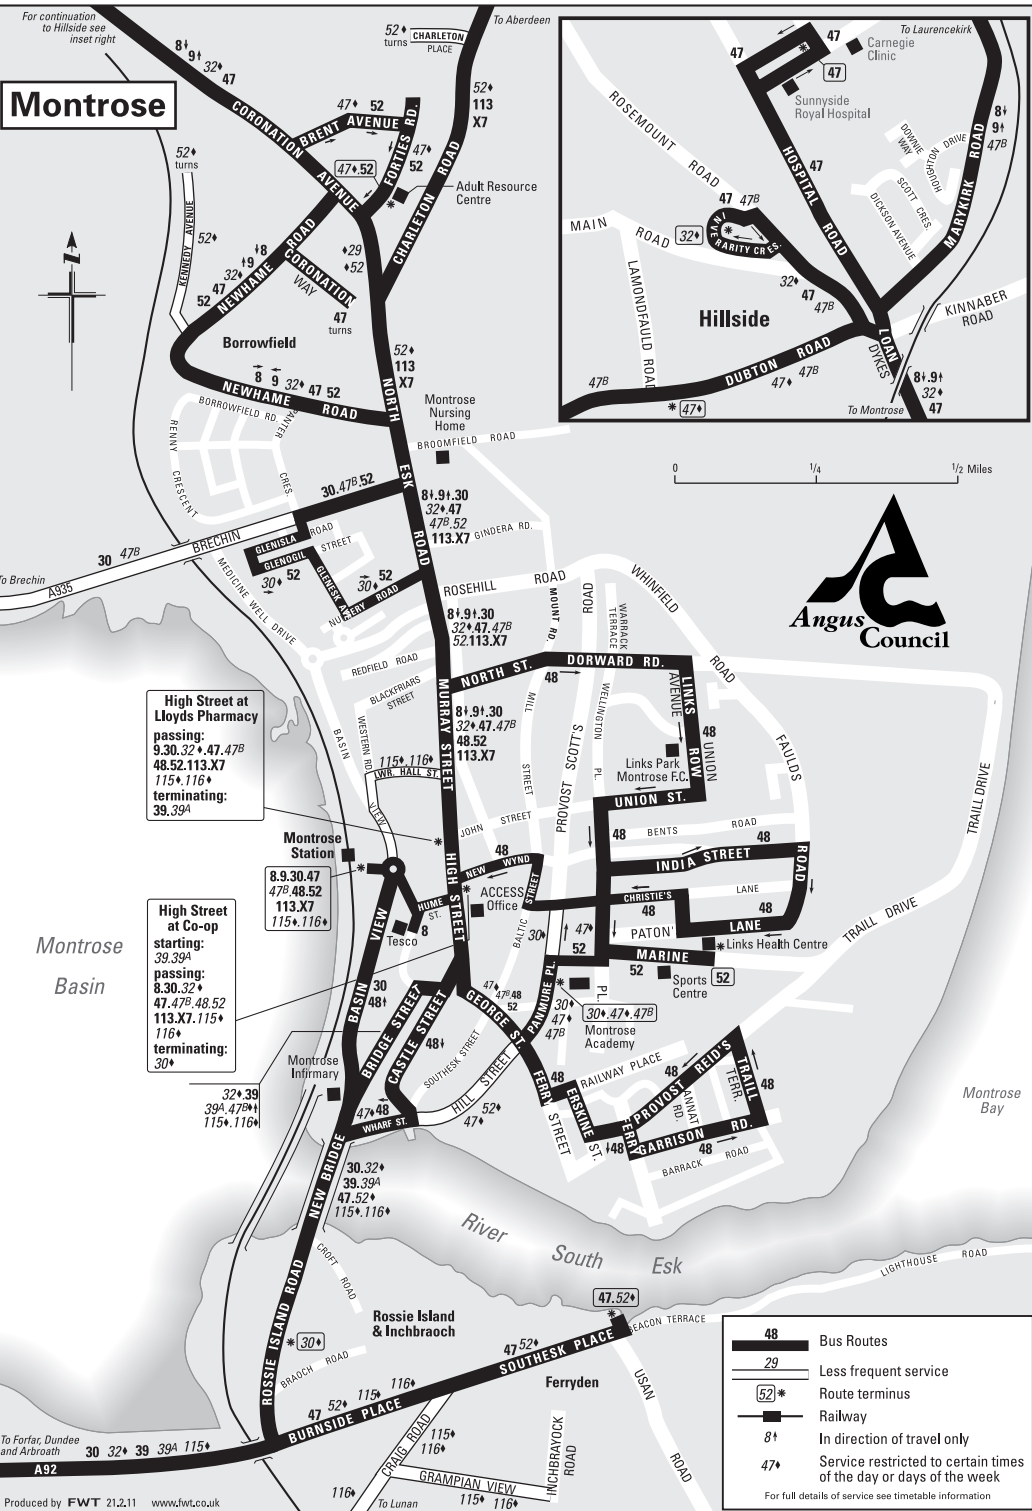

Montrose

0 1/4 1/2 Miles

High Street at Lloyds Pharmacy
passing:
9.30.32*, 47, 47B
48.52, 113.X7
115*, 116*
terminating:
39, 39A

High Street at Co-op
starting:
39, 39A
passing:
8.30.32*
47, 47B, 48.52
113.X7, 115*
116*
terminating:
30*

48	Bus Routes
29	Less frequent service
52*	Route terminus
—	Railway
8†	In direction of travel only
47*	Service restricted to certain times of the day or days of the week

For full details of service see timetable information