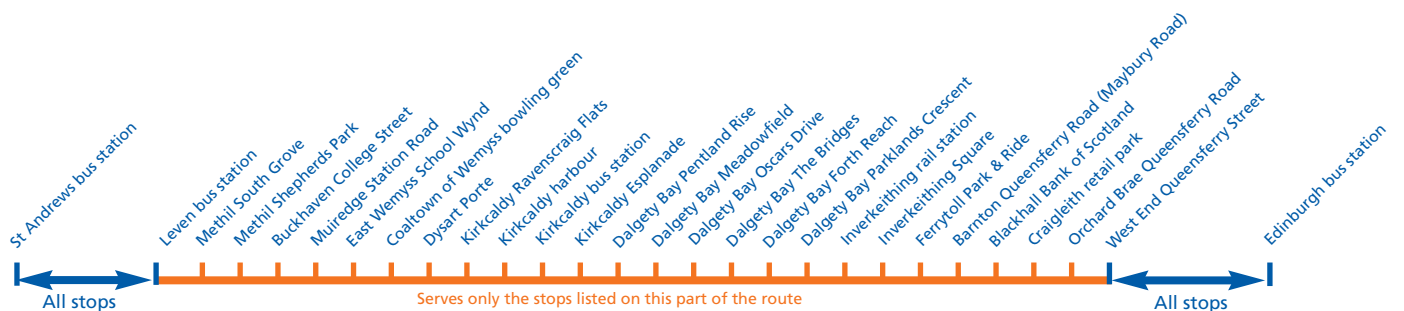

- A Commences from Anstruther Waid Academy at 1629 on schooldays
- C Change of vehicle required for connection at Leven bus station.
- TE This journey may operate up to 10 mins later than published from Ferrytoll due to traffic delays.
- FF Operates Fridays only, except during the Edinburgh Festival when it runs Monday to Friday
- FS Operates Friday nights/Saturday mornings only
- S Operates Saturday night/Sunday morning.
- E Commences from St Andrews and operates via the East Neuk as service 95.
- Fest Operates during Edinburgh Festival only
- Sch Schooldays only

X58 stopping points