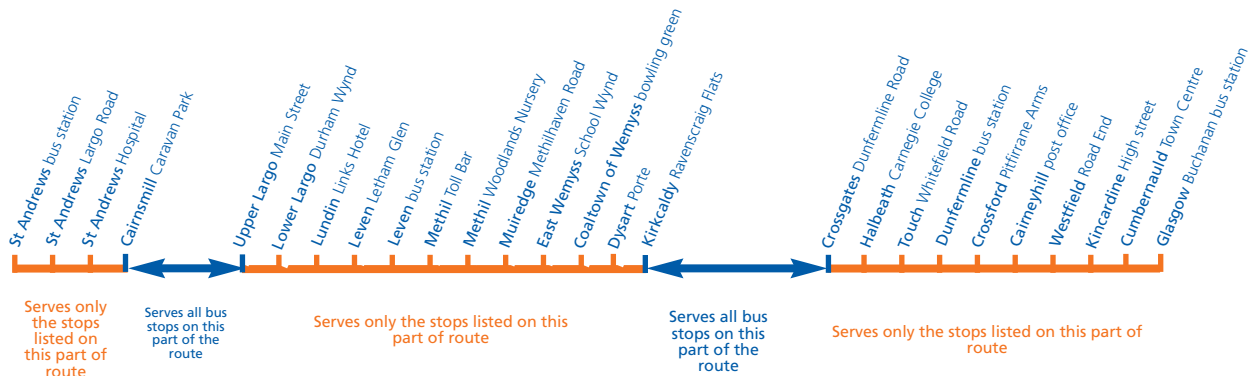

orange arrows show connecting service, no need to change coach

route number	X26	X26	X26	X26	X26	X26	X26	X26	X26	X26	
Kincardine High Street	0941	1041	1141	1241	1341	1441	1541	1641	1741	1841	1941
Cumbernauld town centre	1002	1102	1202	1302	1402	1502	1602	1702	1802	1902	2002
Glasgow Buchanan bus station	1025	1125	1225	1325	1425	1525	1625	1725	1825	1925	2025

- C Change of bus required at Kirkcaldy
- G Connection on service X24 available from Dunfermline bus station to Glasgow.
- L Change of bus required at Leven.
- # Victoria Hospital - From 23rd January 2012 this stopping point will be altered from Hayfield Road to the new hospital entrance.
- \$ Hendry Road - From 23rd January 2012 this stopping point will be altered from Laurel Crescent to Kennedy Crescent.

X26 stopping points

X27 stopping points

Within Kirkcaldy most coaches on service X27 operate in a one way loop. Customers may board or alight at the stops listed and travel through the bus station.

SATURDAYS