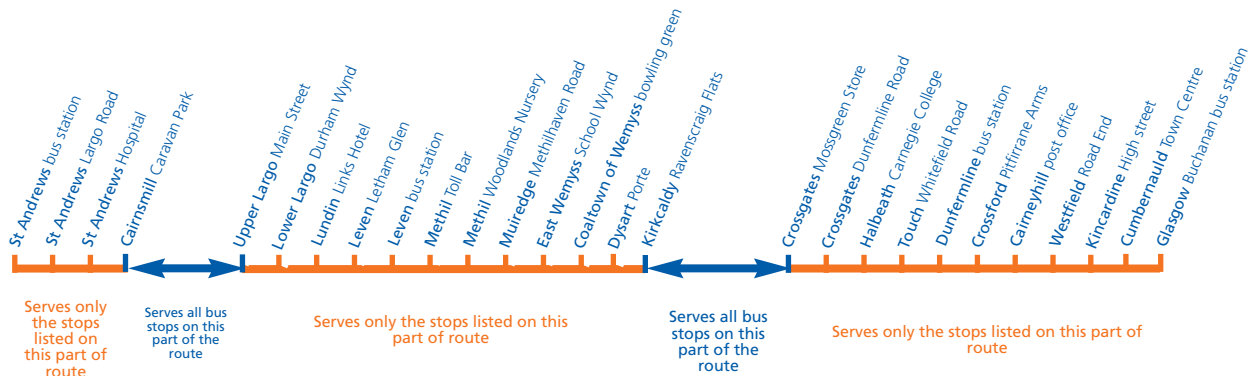

orange arrows show connecting service, no need to change coach

route number	X26	X26	X26	X26	X26	X26	X26	X26	X26	X26	
Kincardine High Street	0941	1041	1141	1241	1341	1441	1541	1641	1741	1841	1941
Cumbernauld town centre	1002	1102	1202	1302	1402	1502	1602	1702	1802	1902	2002
Glasgow Buchanan bus station	1025	1125	1225	1325	1425	1525	1625	1725	1825	1925	2025

- C Change of bus required at Kirkcaldy
- G Connection on service X24 available from Dunfermline bus station to Glasgow.
- L Change of bus required at Leven.
- # Victoria Hospital - From 23rd January 2012 this stopping point will be altered from Hayfield Road to the new hospital entrance.
- \$ Hendry Road - From 23rd January 2012 this stopping point will be altered from Laurel Crescent to Kennedy Crescent.

X26 stopping points

X27 stopping points

Within Kirkcaldy most coaches on service X27 operate in a one way loop. Customers may board or alight at the stops listed and travel through the bus station.

MONDAYS TO FRIDAYS