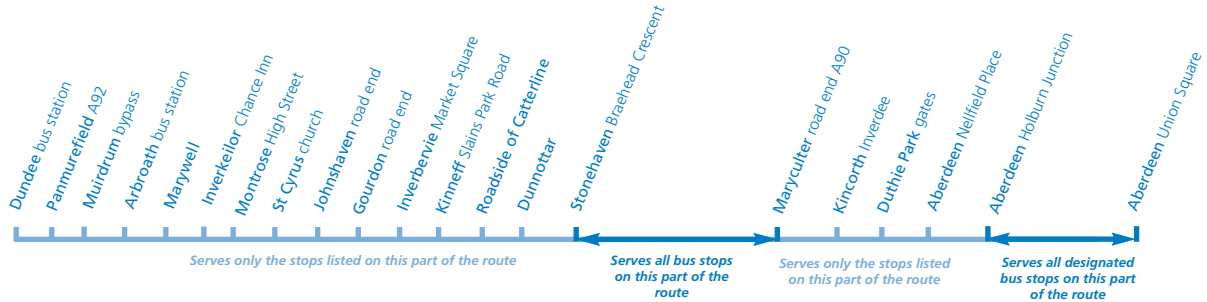

yellow arrows show connecting service, no need to change coach

Stonehaven Barclay Street	0748	0948	1148	1348	1548	1748	1948
Kinneff Slains Park Road	0759	0959	1159	1359	1559	1759	1959
Inverbervie co-op	0804	1004	1204	1404	1604	1804	2004
Gourdon road end	0807	1007	1207	1407	1607	1807	2007
Johnshaven road end	0813	1013	1213	1413	1613	1813	2013
St Cyrus church	0819	1019	1219	1419	1619	1819	2019
Montrose High Street	0831	1031	1231	1431	1631	1831	2031

yellow arrows show connecting service, no need to change coach

Montrose High Street	0833	1033	1233	1433	1633	1833
Inverkeilor Chance Inn	0845	1045	1245	1445	1645	1845
Marywell	0850	1050	1250	1450	1650	1850
Arbroath bus station arr	0856	1056	1256	1456	1656	1856
Arbroath bus station dep	0900	1100	1300	1500	1700	1900
Muirdrum bypass	0910	1110	1310	1510	1710	1910
A92 Panmurefield	0918	1118	1318	1518	1718	1918
Dundee bus station	0930	1130	1330	1530	1730	1930

Customers are required to call the day before intended travel.

X7 stopping points

For additional buses operating between Dundee and Arbroath please see service 39

For additional buses operating between Arbroath and Montrose please see service 30

For additional buses operating between Montrose and Stonehaven please see service 107

For additional buses operating between Stonehaven and Aberdeen please see service 7/7A/8

Please note additional X7 journeys operate between Aberdeen and Stonehaven every 30 minutes. Please see separate publicity for full details.