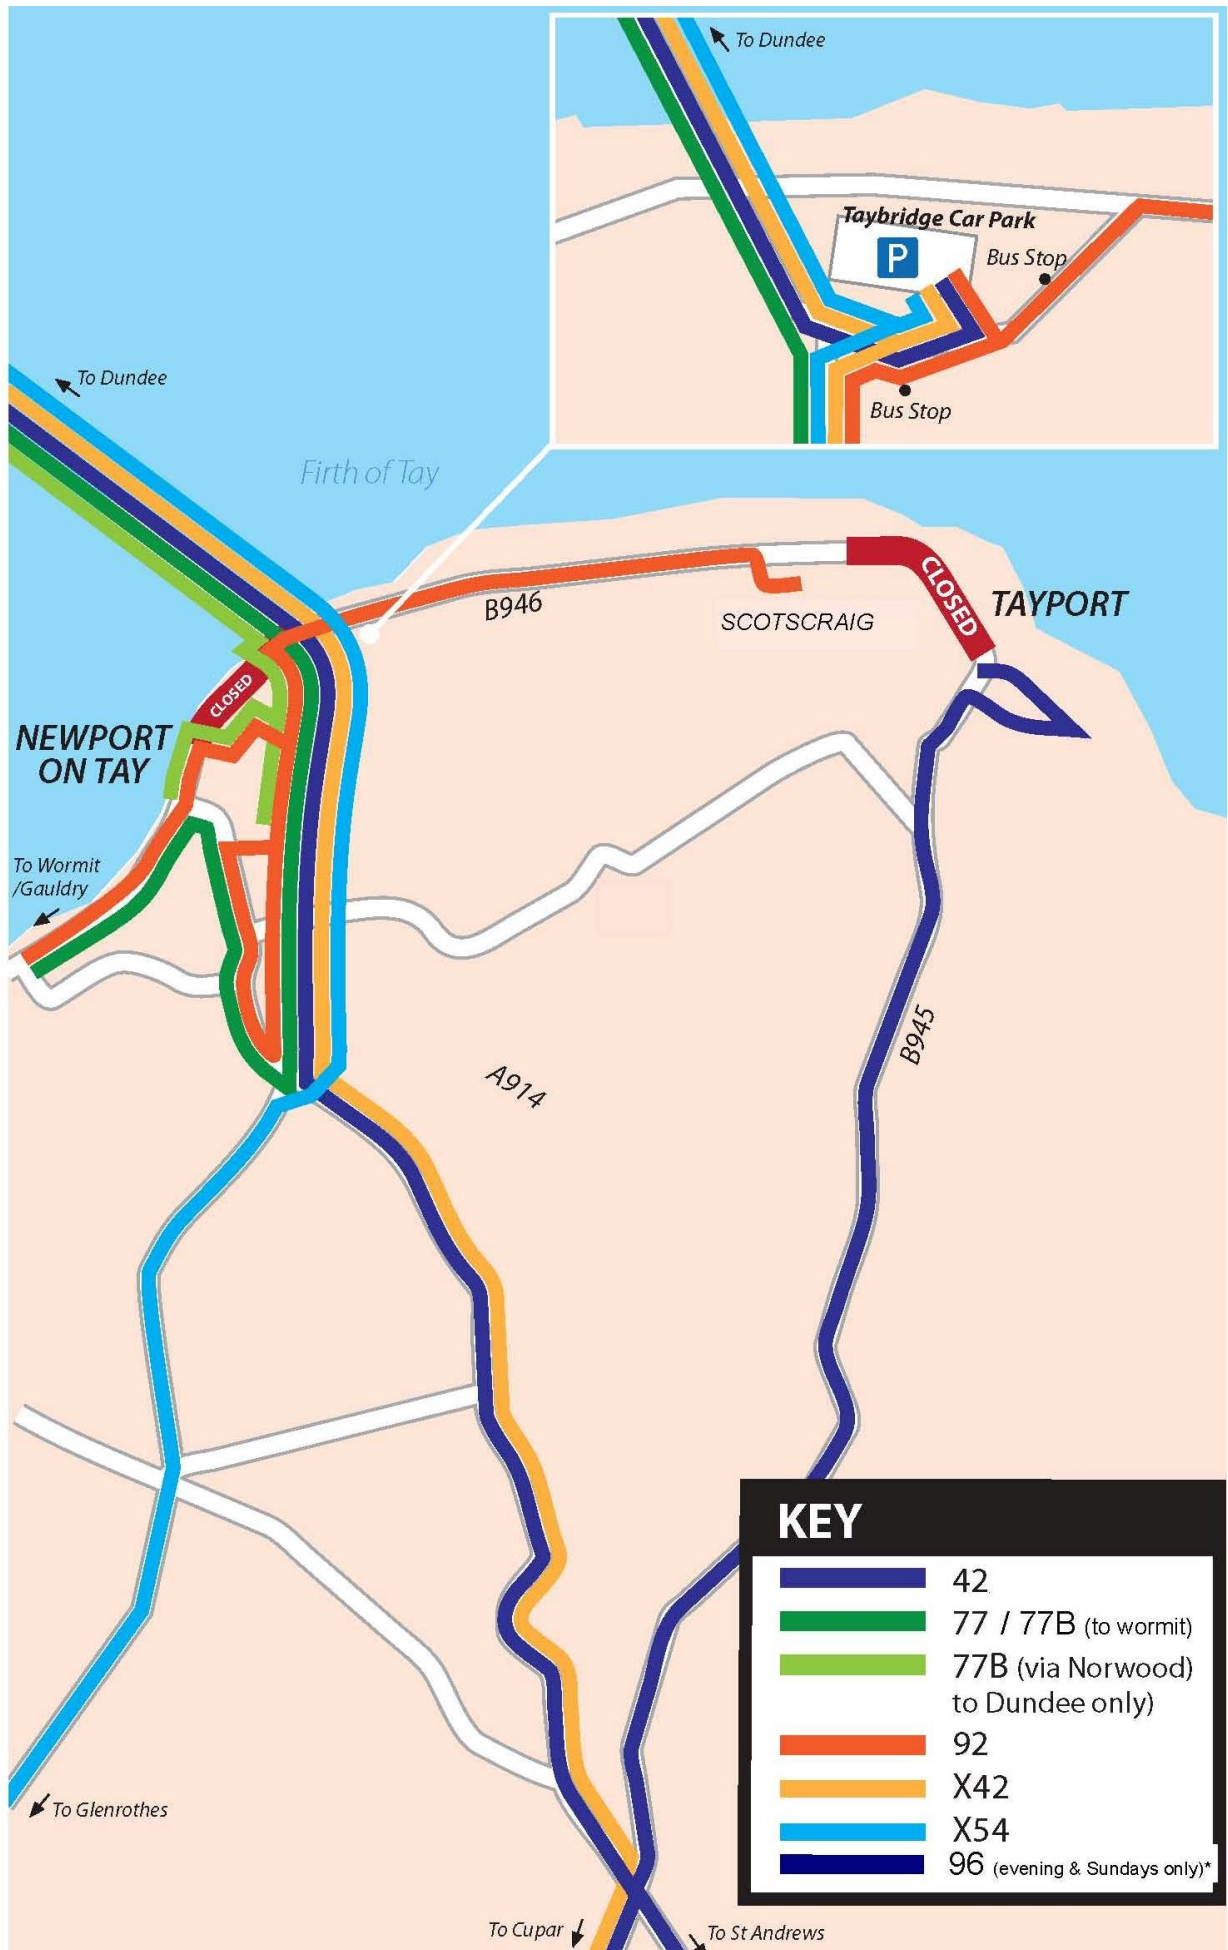

**Tayport** - This service will terminate at Scotsraig Drive, Tayport, until Roadworks in William St have progressed beyond the Castle Rd junction. Thereafter, the service will operate via Castle Rd then Broad St via its normal route. The return journey will operate via Castle Rd to William St.

## **STAGECOACH – NEWPORT ON TAY SERVICES**

**SERVICE 77** will operate from Tay Bridge via A92 to Forgan Roundabout, Newport, Cupar Rd to High St, and reverse of this route. **Service will not call at Tay Bridge Stops**

**SERVICE 77A** will operate from Tay Bridge via A92 to Forgan Roundabout, Newport, Cupar Rd to High St. The return journey to Dundee will operate via Norwood/A92 slip. **Service will not call at Tay Bridge Stops**

**TIMETABLES WILL ALSO BE AVAILABLE AT LOCAL SHOPS /LIBRARIES AND  
POST OFFICES IN TAYPORT, NEWPORT, WORMIT AND GAULDRY.**

KEY	
	42
	77 / 77B (to wormit)
	77B (via Norwood) to Dundee only)
	92
	X42
	X54
	96 (evening & Sundays only)*