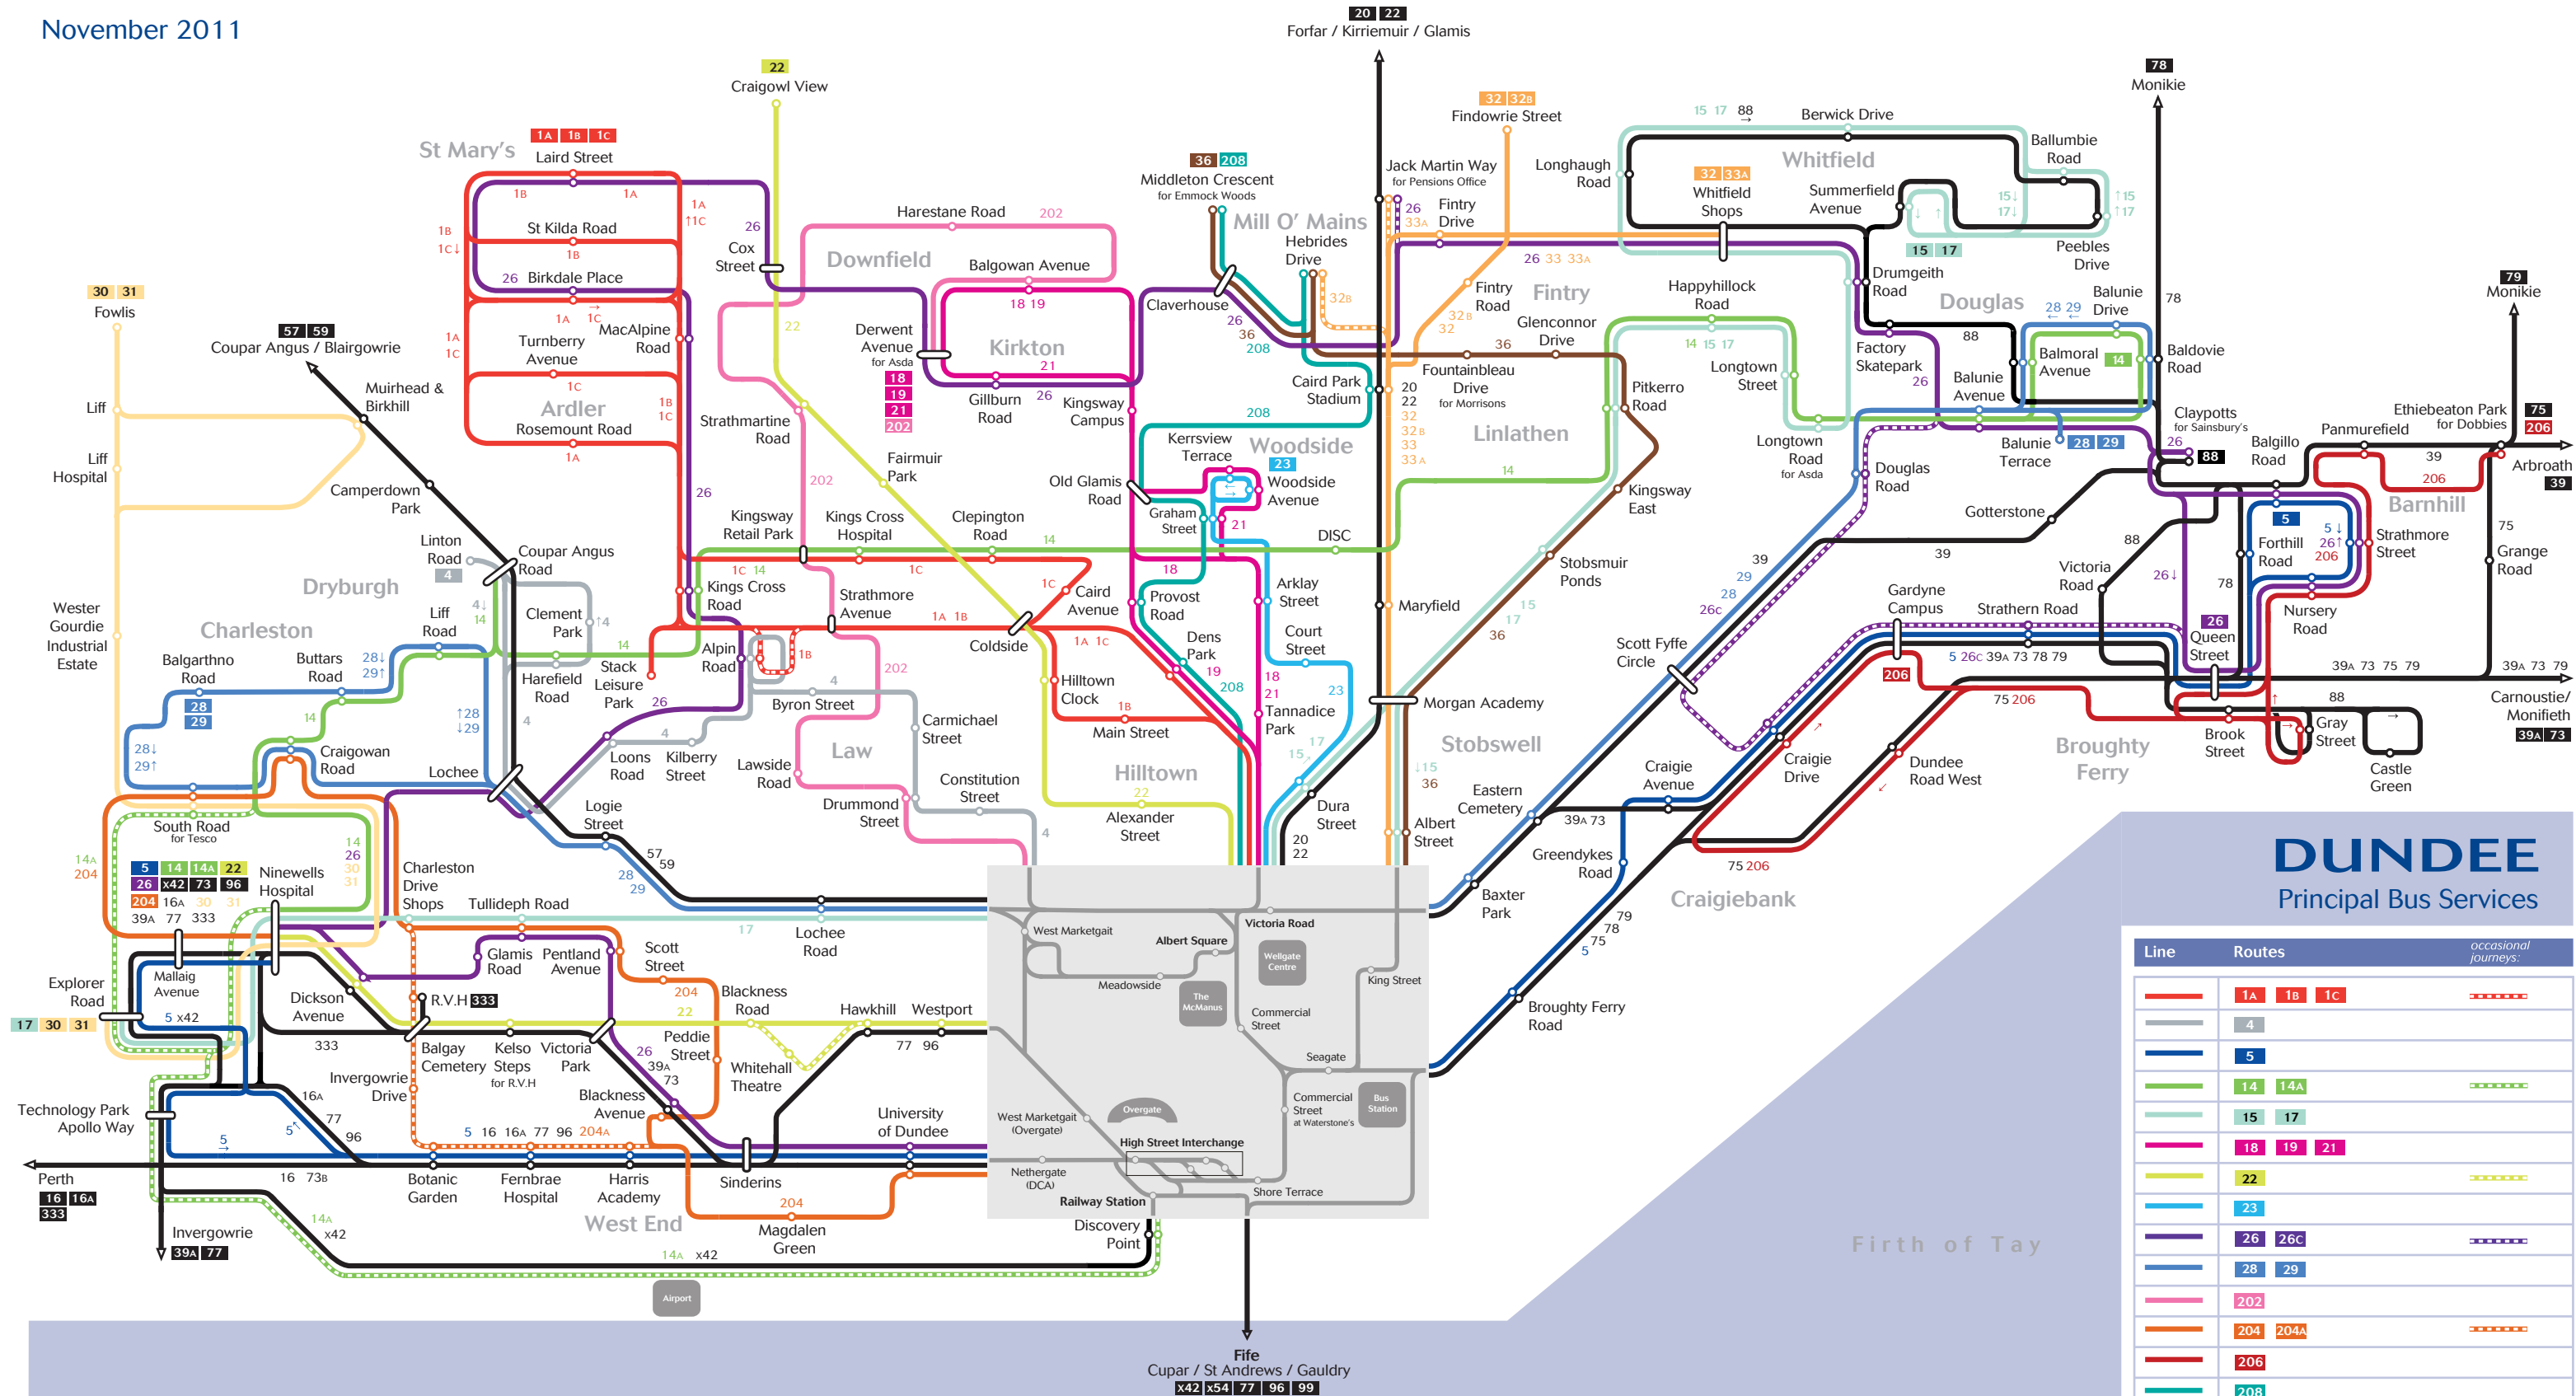

Your Local Bus Network

November 2011

DUNDEE Principal Bus Services

Line	Routes	occasional journeys:
1A, 1B, 1C	1A, 1B, 1C	-----
4	4	-----
5	5	-----
14, 14A	14, 14A	-----
15, 17	15, 17	-----
18, 19, 21	18, 19, 21	-----
22	22	-----
23	23	-----
26, 26c	26, 26c	-----
28, 29	28, 29	-----
202	202	-----
204, 204A	204, 204A	-----
206	206	-----
208	208	-----
30, 31	30, 31	-----
32, 32B, 33, 33A	32, 32B, 33, 33A	-----
36	36	-----
16, 16A, 20, 22, 39, 39A, X42, X54, 57, 59, 73, 75, 77, 78, 79, 88, 96, 99, 333	16, 16A, 20, 22, 39, 39A, X42, X54, 57, 59, 73, 75, 77, 78, 79, 88, 96, 99, 333	-----