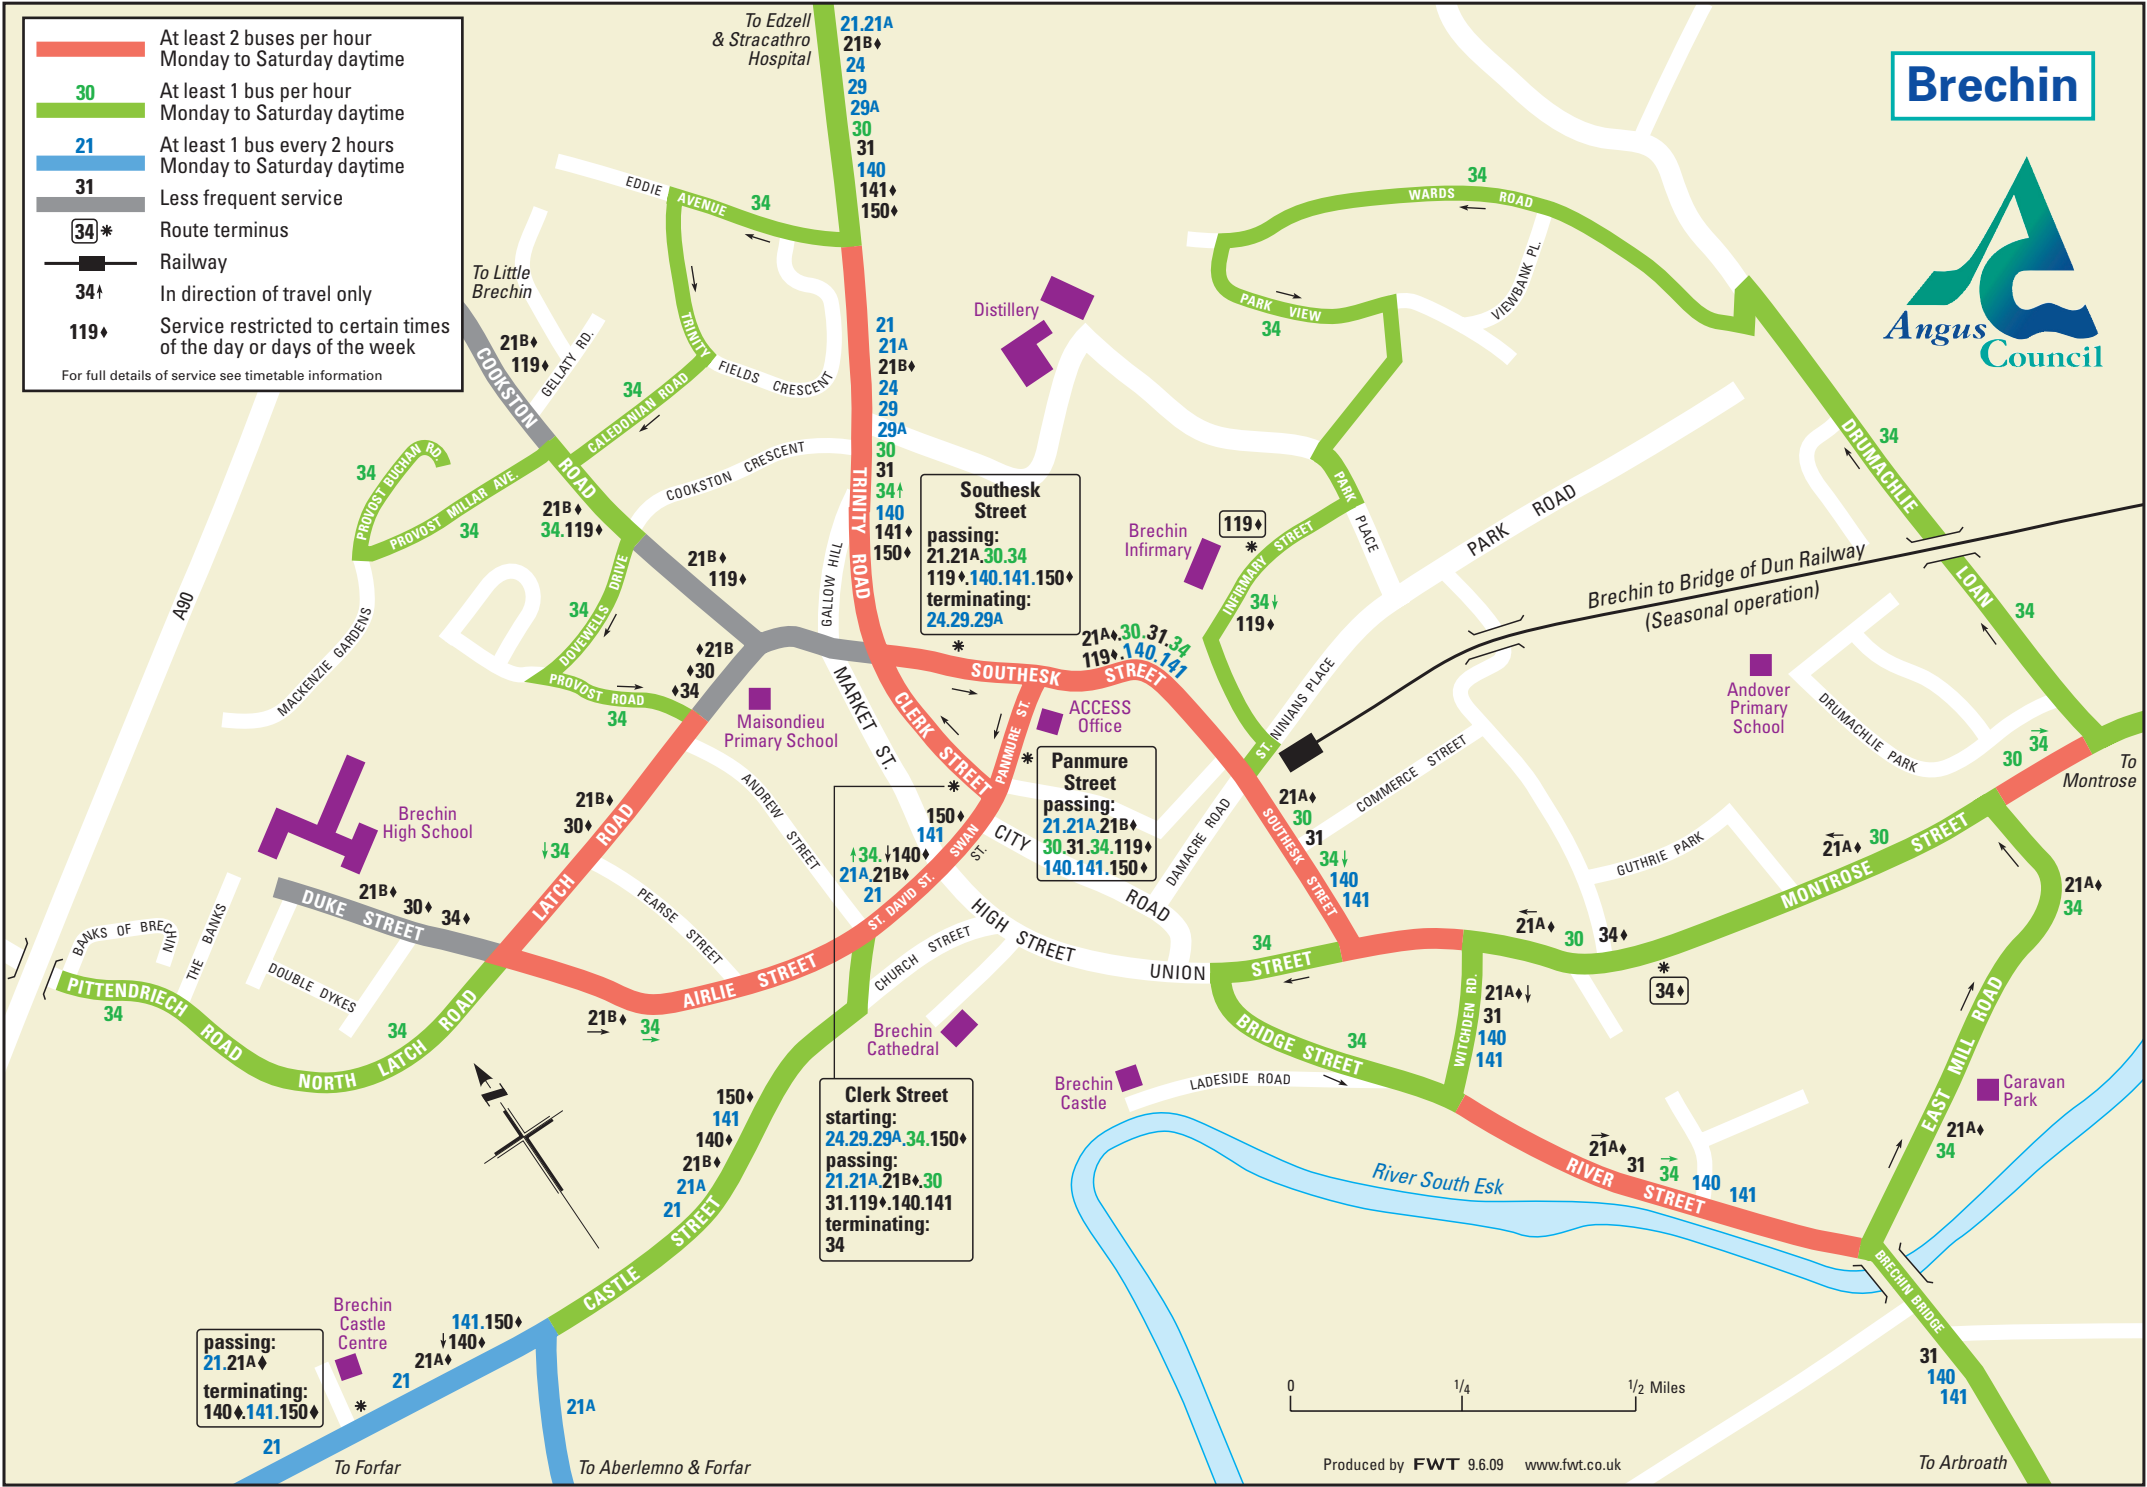

Brechin

- █ At least 2 buses per hour Monday to Saturday daytime
 - █ 30 At least 1 bus per hour Monday to Saturday daytime
 - █ 21 At least 1 bus every 2 hours Monday to Saturday daytime
 - █ 31 Less frequent service
 - 34* Route terminus
 - Railway
 - ↑ 34 In direction of travel only
 - ↓ 119 Service restricted to certain times of the day or days of the week
- For full details of service see timetable information

Southesk Street
 passing: 21.21A.30.34
 119↑.140.141.150↑
 terminating: 24.29.29A

Panmure Street
 passing: 21.21A.21B↑
 30.31.34.119↑
 140.141.150↑

Clerk Street
 starting: 24.29.29A.34.150↑
 passing: 21.21A.21B↑.30
 31.119↑.140.141
 terminating: 34

passing: 21.21A↑
 terminating: 140↑.141.150↑