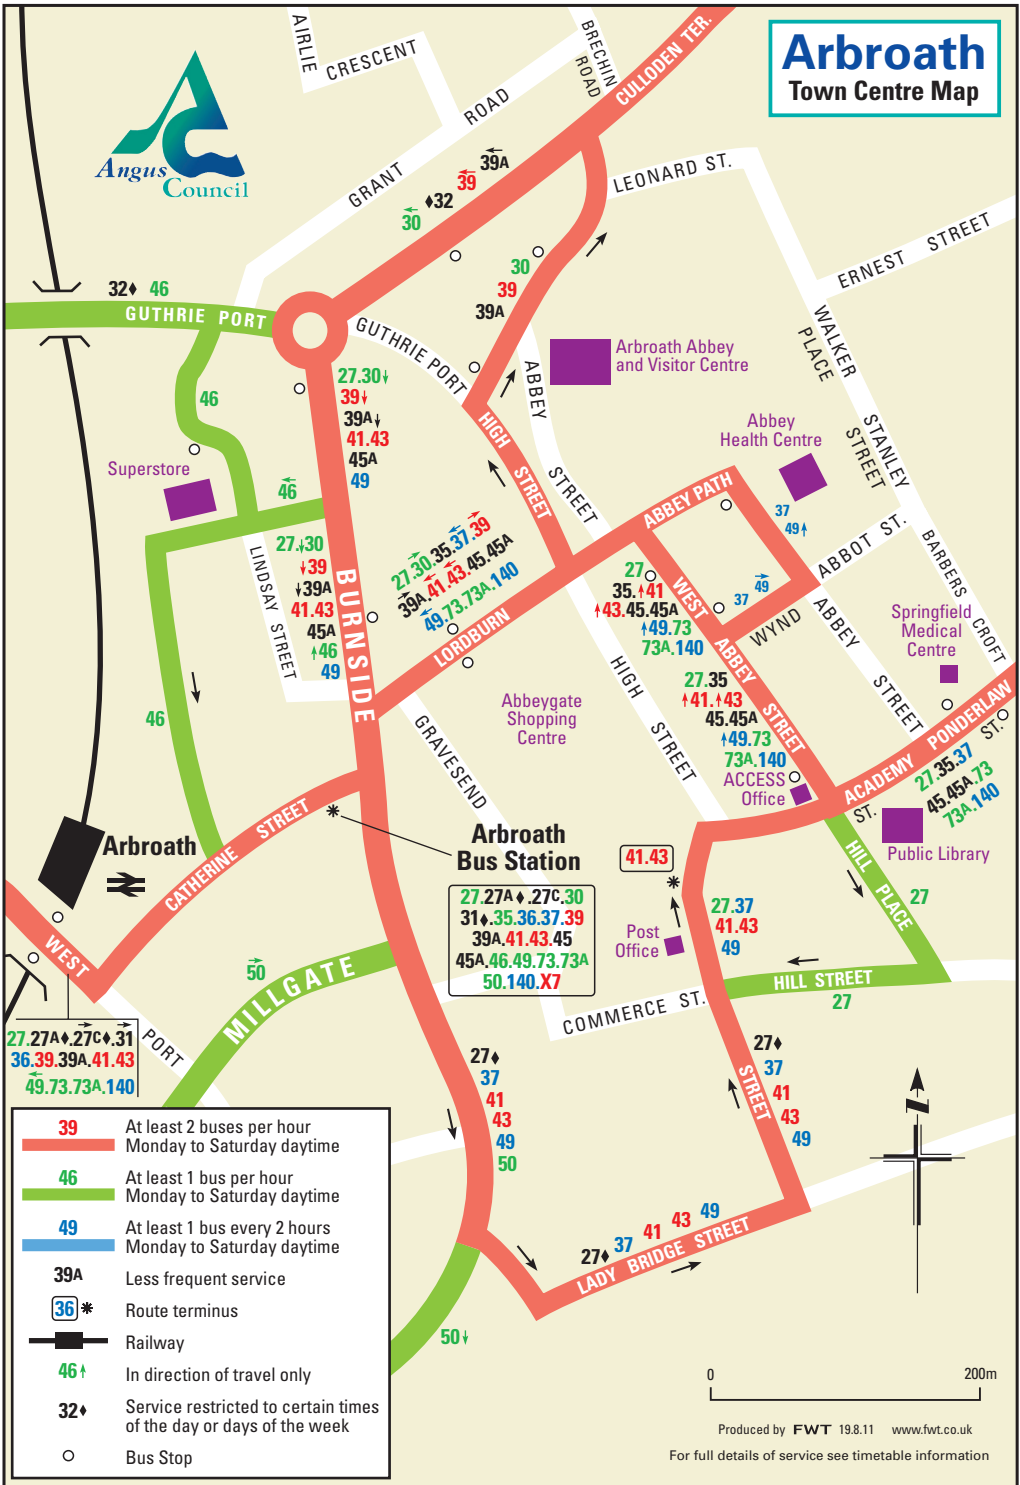

Arbroath Town Centre Map

27.27A ♦ 27C ♦ 31
36.39.39A.41.43
49.73.73A.140

Arbroath Bus Station

27.27A ♦ 27C.30
31 ♦ 35.36.37.39
39A.41.43.45
45A.46.49.73.73A
50.140.X7

- 39 At least 2 buses per hour
Monday to Saturday daytime
- 46 At least 1 bus per hour
Monday to Saturday daytime
- 49 At least 1 bus every 2 hours
Monday to Saturday daytime
- 39A Less frequent service
- 36* Route terminus
- Railway
- 46 ↑ In direction of travel only
- 32 ♦ Service restricted to certain times
of the day or days of the week
- Bus Stop