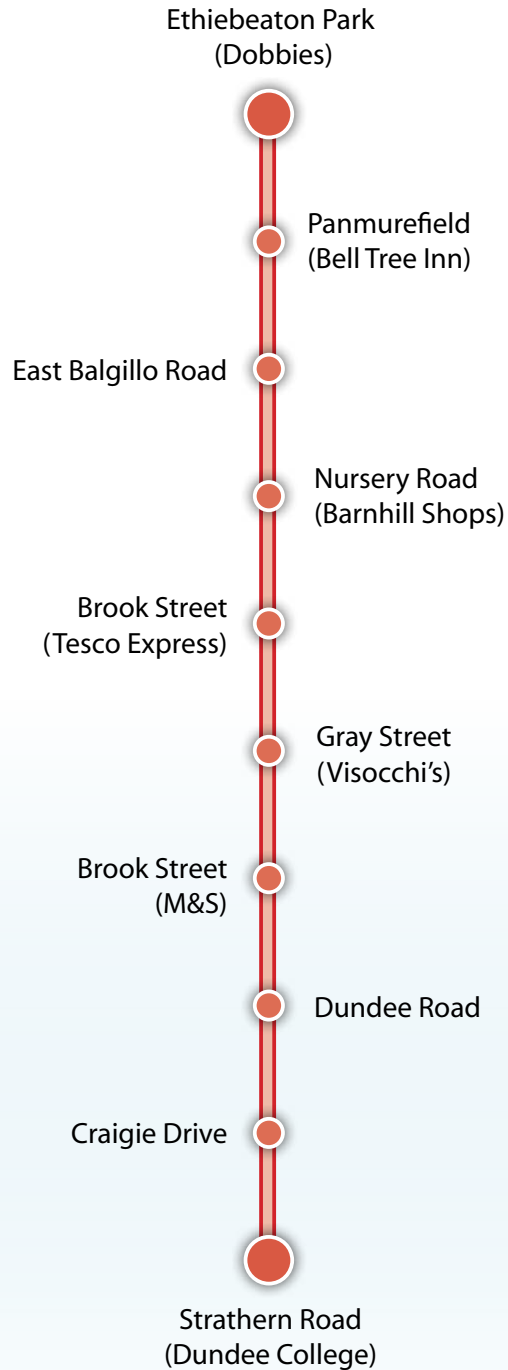

Bus route 206

This bus service is fully subsidised by Dundee City Council and is operated on our behalf by National Express Dundee. All the fare revenue taken on the bus will be used to fund the development of the local bus network in Dundee so your support for this service is needed.