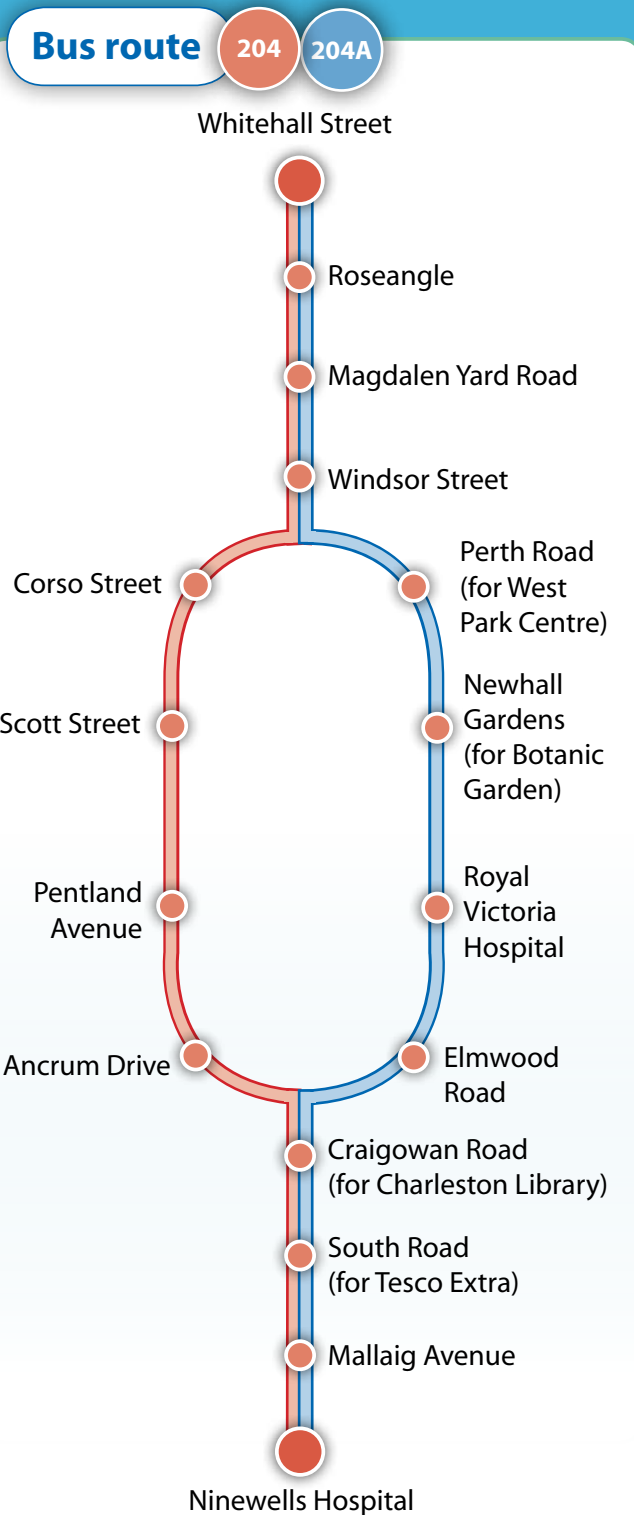

City Centre - West End - Ninewells Hospital

Bus Route 204

City Centre – Ninewells Hospital

Whitehall Street, Nethergate, Perth Road, Roseangle, Magdalen Yard Road, Windsor Street, Perth Road, *Hyndford Street, Speed Street, Seymour Street, Blackness Avenue, Corso Street, Peddie Street, Blackness Road, Glenagnes Road, Scott Street, Pentland Avenue, City Road, Tullideph Road, Ancrum Drive, Ancrum Road, Charleston Drive, Arran Drive, Craigard Road, Craigowan Road, South Road, Mallaig Avenue, Spey Drive, Charleston Drive, James Black Place, Ninewells Hospital Bus Stance.*

Ninewells Hospital – City Centre

Ninewells Hospital Bus Stance, James Black Place, Charleston Drive, *Spey Drive, Mallaig Avenue, South Road, Craigowan Road, Craigard Road, Arran Drive, Charleston Drive, Ancrum Road, Ancrum Drive, Tullideph Road, City Road, Pentland Avenue, Scott Street, Glenagnes Road, Blackness Road, Peddie Street, Corso Street, Blackness Avenue, Seymour Street, Speed Street, Hyndford Street, Perth Road, Windsor Street, Magdalen Yard Road, Roseangle, Perth Road, Nethergate, High Street.*

Hail and Ride will be in operation where the route description is *in italics*.

Bus Route 204A

City Centre – Ninewells Hospital

Whitehall Street, Nethergate, Perth Road, *Roseangle, Magdalen Yard Road, Windsor Street, Perth Road, Riverside Drive, Newhall Gardens, Riverside Drive, Perth Road, Invergowrie Drive, Glamis Drive, Glamis Road, Elliot Road, Royal Victoria Hospital Car Park, Elliot Road, Glamis Road, Elmwood Road, Charleston Drive, Arran Drive, Craigard Road, Craigowan Road, South Road, Mallaig Avenue, Spey Drive, Charleston Drive, James Black Place, Ninewells Hospital Bus Stance.*