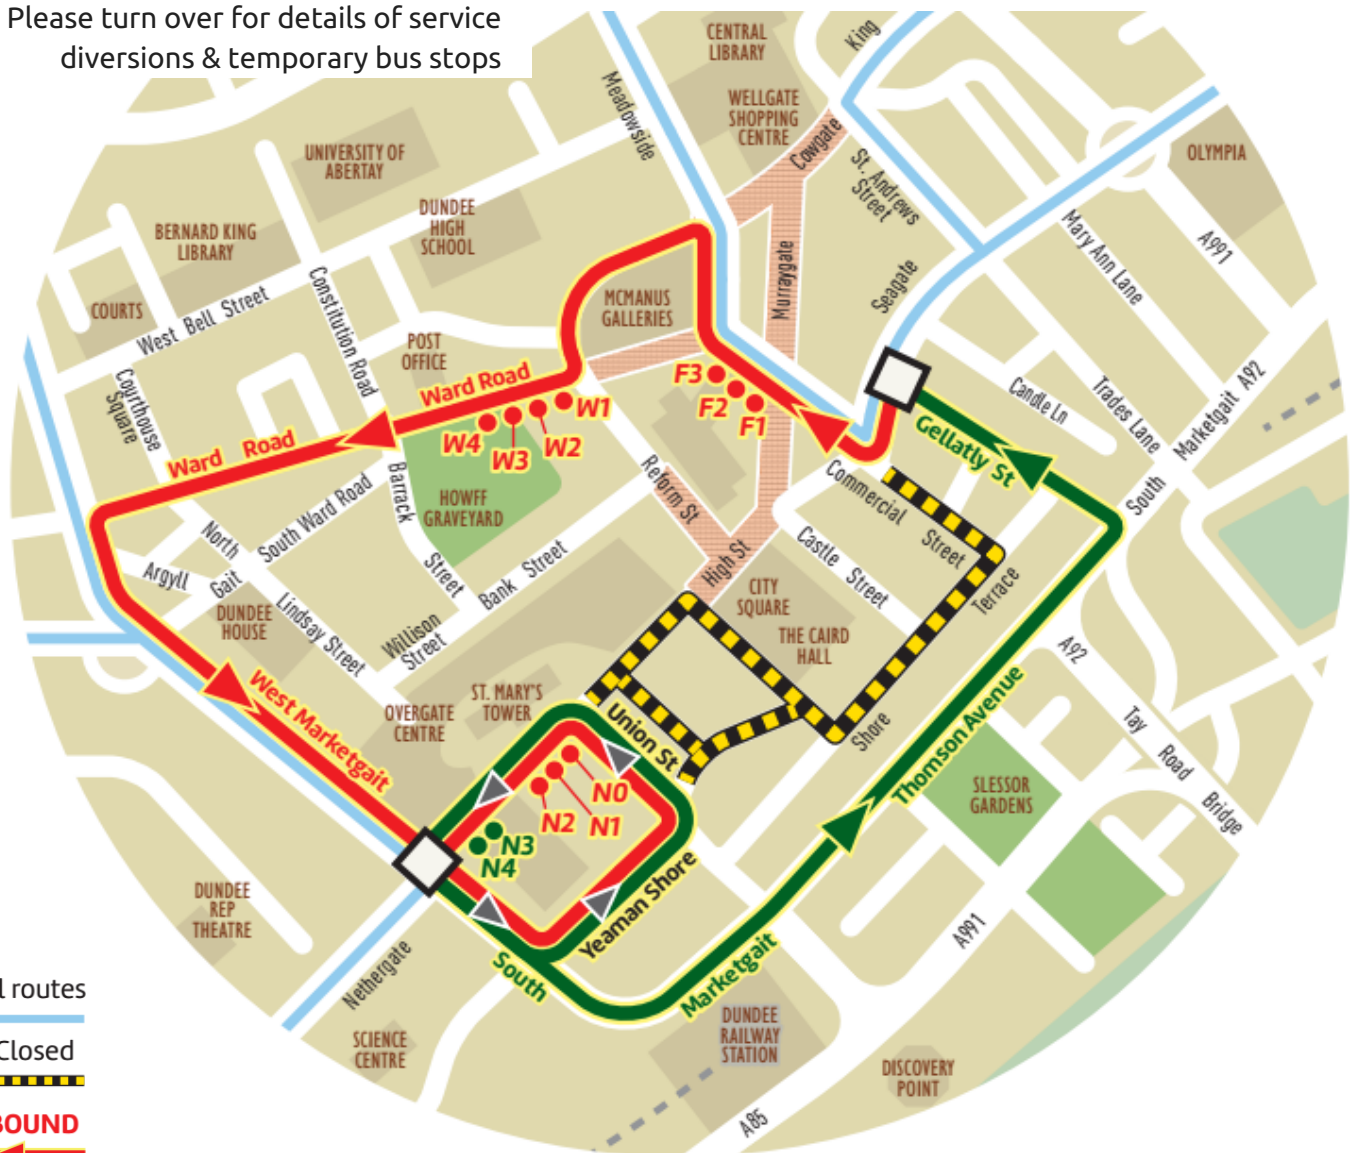

Major Roadworks

CITY CENTRE

2 weeks from Monday 10 April

Please turn over for details of service diversions & temporary bus stops

Normal routes

Roads Closed

WESTBOUND

EASTBOUND