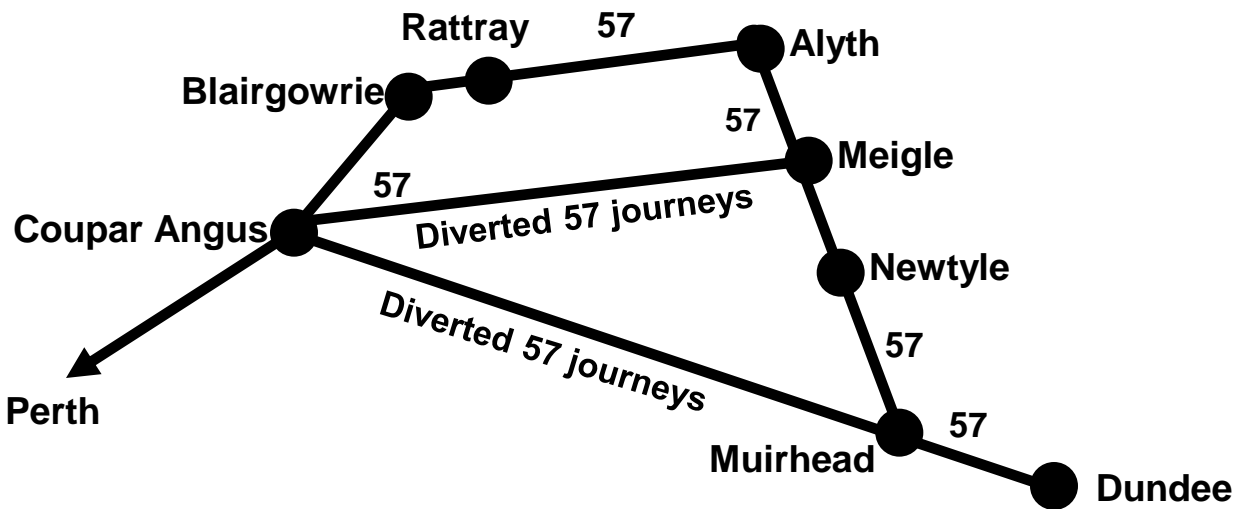

Service 57

Bus Timetable

Dundee - Muirhead – Newtyle - Blairgowrie - Coupar Angus

From 13 March 2017 for up to 6 weeks

traveline
public transport info
0871 200 22 33

PASSENGER INFORMATION

This booklet contains details of the following service, effective from 13 March 2017 for up to 6 weeks, whilst the drainage works on B954 at Quarry Bends are in operation.

Service 57: Perth – Coupar Angus – Blairgowrie – Alyth – Newtyle – Muirhead – Dundee (**Daily**);

Changes since the May 2015 edition of this timetable

- Drainage works on the B954 require the road to be closed between 0800 and 1800, Mondays to Fridays. During this time some buses will be allowed through the closure but others diverted between Meigle via and Dundee via Coupar Angus. Please refer to timetable for details, journeys marked | will not serve that stop.