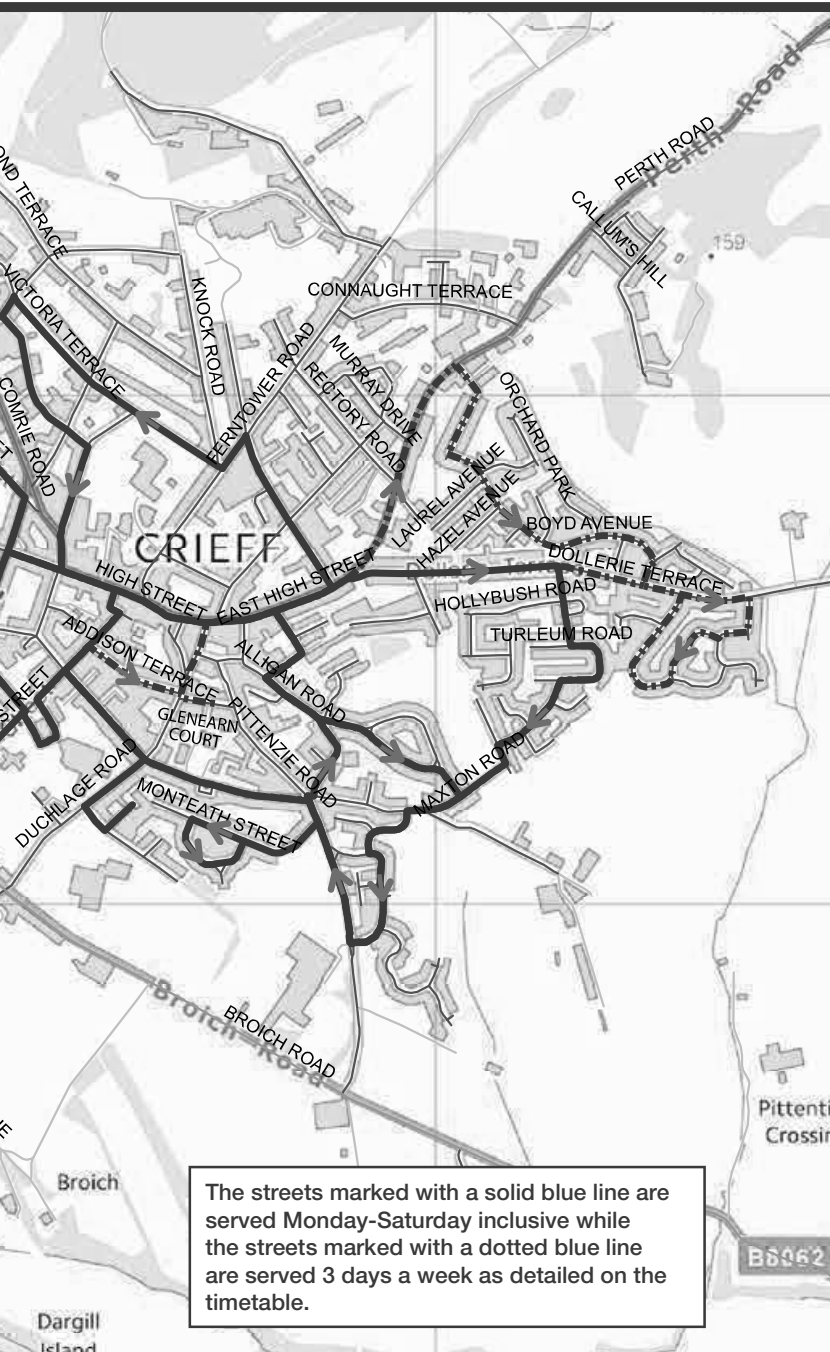

The streets marked with a solid blue line are served Monday-Saturday inclusive while the streets marked with a dotted blue line are served 3 days a week as detailed on the timetable.