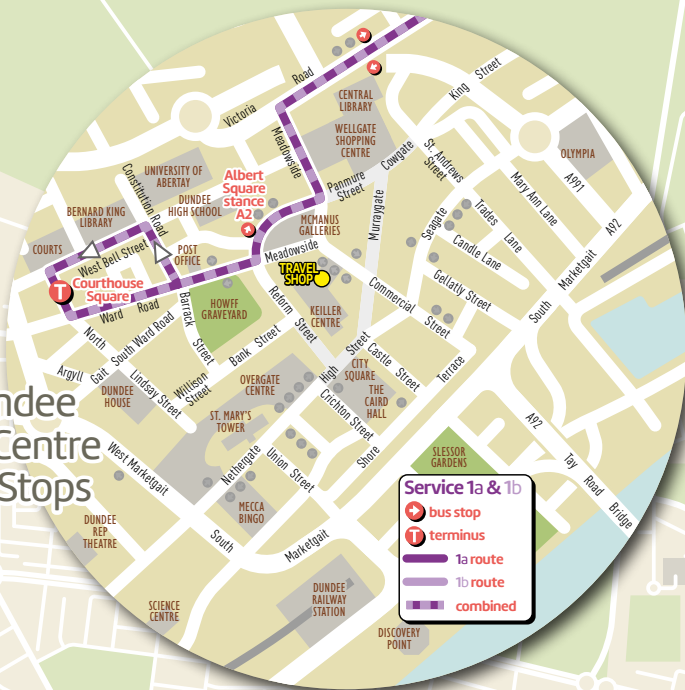

Bus Timetable

1a 1b

City Centre

Dens Road 1a

Hilltown 1b

Byron Street 1b

The Stack

St Marys

from 22 October 2017

XPLORE
Dundee

Dundee City Centre Bus Stops

1a 1b Services from City Centre, Albert Square

Monday to Saturday up to every **10 mins**
between 0905 and 1535

Sunday up to every **20 mins**
between 1118 and 1718

we define the 'City Centre' as any stops contained within the zoomed in section of the route map

1a City Centre | Dens Road | The Stack | Ardler | St. Marys

1b City Centre | Hilltown | Byron Street | The Stack | St. Marys