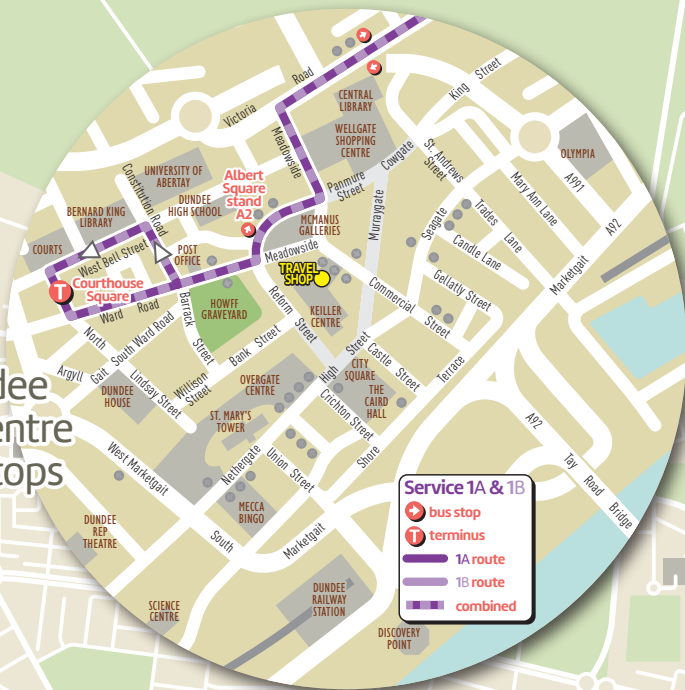

Bus Services 1A, 1B

City Centre – St Marys

Timetable from Tuesday 3rd January 2017

- 22.05 from St Marys 1A (Mon-Fri) now serves Tesco Contact Centre
- Please check your new times carefully

Dundee City Centre Bus Stops

we define the 'City Centre' as any stops contained within the zoomed in section of the route map

Xplore Dundee

City Centre-St. Mary's
via Dens Road

1A

City Centre-St. Mary's
via Hilltown

1B

Monday to Friday

- Does run via Stack Leisure Park
To - Via Tesco Baird Avenue

Xplore Dundee

St. Mary's-City Centre
via Dens Road

1A

St. Mary's-City Centre
via Hilltown

1B

Monday to Friday

Commencing Date: 03/01/2017

Xplore Dundee

St. Mary's-City Centre
via Dens Road

1A

St. Mary's-City Centre
via Hilltown

1B

Sunday

<i>Service No</i>	1A	1B	1A	1B	1A	1B	1A	1B	1A	1B	1A	1B	1A	1B	1A	1B	1A	1B	1A	1B	1A
Laird Street adj. Benholm Road	0805	0835	0905	0935	1005	1035	1115	1135	1155	1215	1235	1255	1315	1335	1355	1415	1435	1455	1515	1535	1555
Kings Cross Road B and Q	0815	0844	0915	0944	1015	1047	1127	1147	1207	1227	1247	1307	1327	1347	1407	1427	1447	1507	1527	1547	1607
Stack Leisure Park Adj Harefield Road	0818	0847	0918	0947	1018	1051	1131	1151	1211	1231	1251	1311	1331	1351	1411	1431	1451	1511	1531	1551	1611
Dens Road, Dens Park	0823	0923	1023	1139	1219	1259	1339	1419	1459	1539	1619
Main Street, Isla Street	0852	0952	1059	1159	1239	1319	1359	1439	1519	1559
Courthouse Square	0833	0902	0933	1002	1033	1109	1149	1209	1229	1249	1309	1329	1349	1409	1429	1449	1509	1529	1549	1609	1629