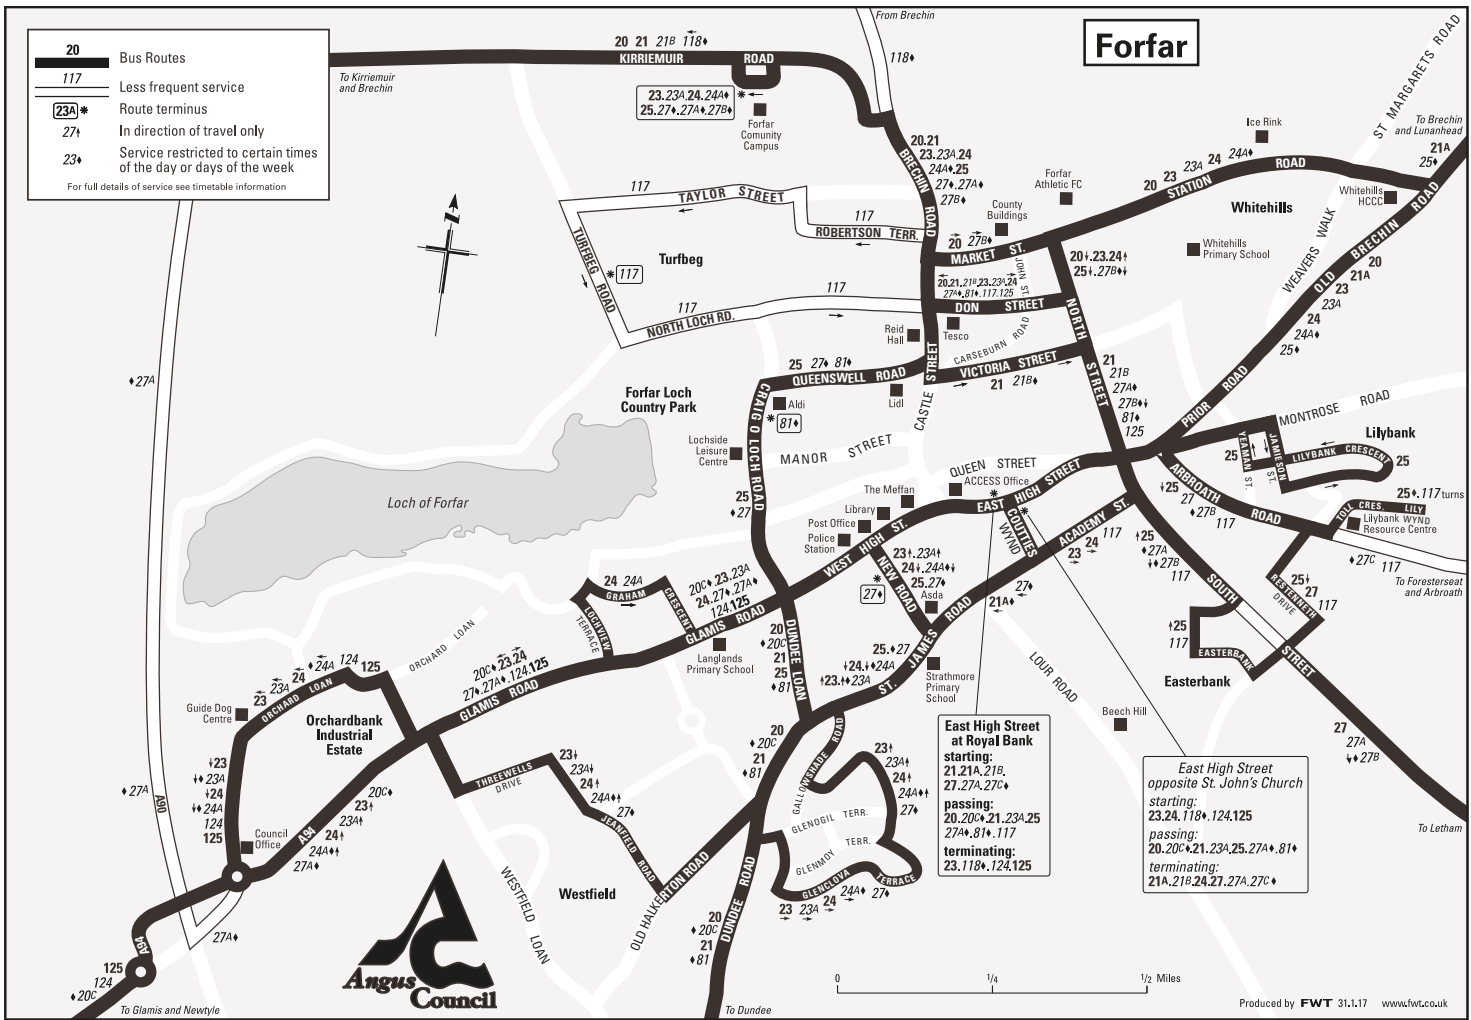

Forfar

- 20** Bus Routes
 - 117** Less frequent service
 - 23A*** Route terminus
 - 27A** In direction of travel only
 - 23A** Service restricted to certain times of the day or days of the week
- For full details of service see timetable information

23.23A.24.24A*
25.27*.27A*.27B*

East High Street at Royal Bank
starting:
 21.21A, 21B, 27.27A, 27C*
passing:
 20.20C*21.23A.25.27A*.81*.117
terminating:
 23.118*.124.125

East High Street opposite St. John's Church
starting:
 23.24, 118*.124.125
passing:
 20.20C*21.23A.25.27A*.81*
terminating:
 21A.21B.24.27.27A.27C*