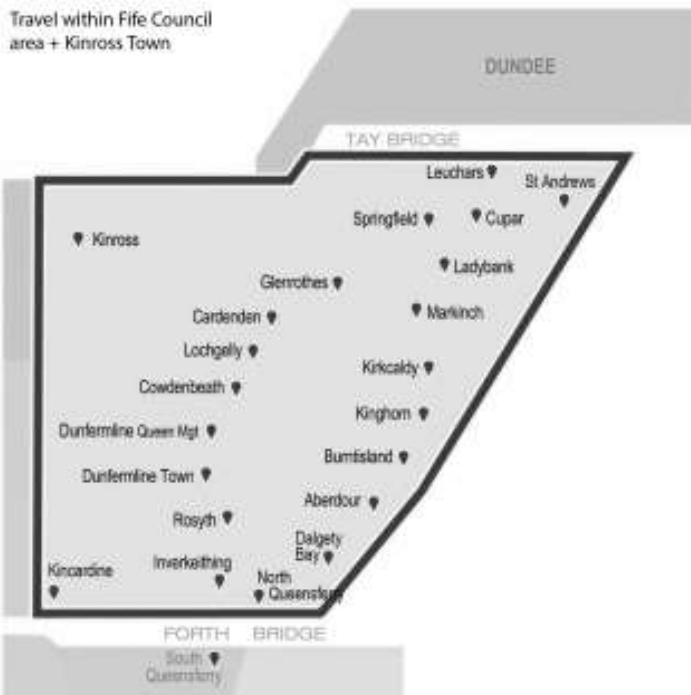

Travel within Clackmannanshire, Falkirk and Stirling Council areas

Travel within Scottish Borders Council area + Berwick-on-Tweed. The Inner Scottish Borders area (the area within Fountainhall, Selkirk, Darnick, Clovenfords and including Galashiels) is also shown.

Travel within West Lothian Council area + Fauldhouse to Shotts

Travel within Fife Council area + Kinross Town

Travel within **Fife Council** area + **Kinross Town**

## SCOTTISH BORDERS TICKET AREA

Travel within **Scottish Borders Council** area + **Berwick-on-Tweed**.  
 The inner Scottish Borders area (the area within Fountainhall, Selkirk, Darnick, Clovenfords and including Galashiels) is also shown.