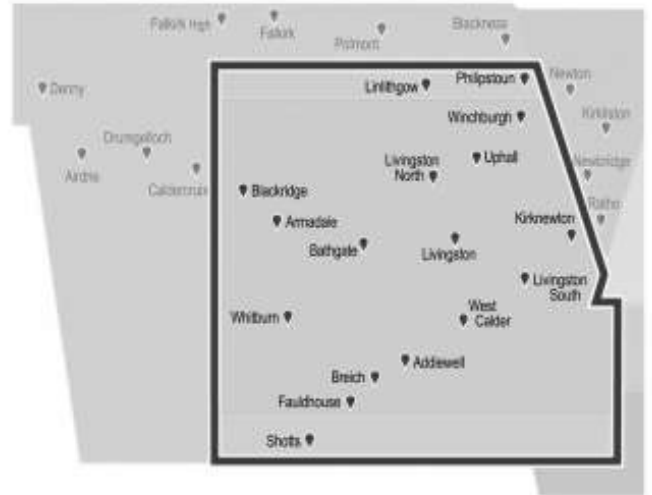

Travel within West Lothian Council area + Fauldhouse to Shotts