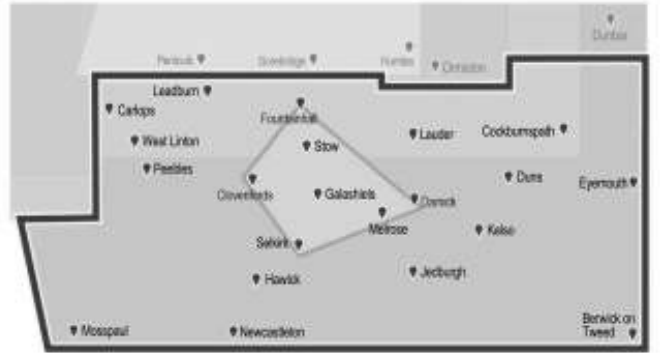

Travel within Clackmannanshire,  
Falkirk and Stirling Council areas

**Price Changes 15th January 2017**

**Bus + Bus Ticket Prices**

**BUS ONLY to/from Edinburgh**

Travelarea	Day	7-Day	28-Day	Annual
Edinburgh SMARTZone-Adult	£5.00	<b>£21.00</b>	£65.00	£756.00
Edinburgh SMARTZone-Child	£2.50	<b>£10.50</b>	<b>£34.00</b>	<b>£390.00</b>
Travelarea 2	£8.70	£31.20	£108.00	£1,076.00
Travelarea 3	£12.60	£50.70	£167.00	£1,590.00
Travelarea 4	£12.50	£33.60	£127.00	£1,520.00
Travelarea 5 ALL	£15.80	£63.40	£207.00	£2,080.00
Central	£9.30	£34.30	£108.10	£1,080.00
Fife	£10.00	<b>£33.60</b>	<b>£118.00</b>	£1,395.00
Inner SB	<b>£7.00</b>	£27.70	£91.00	£910.00
Scottish Borders	<b>£12.15</b>	<b>£49.00</b>	<b>£164.60</b>	<b>£1,600.00</b>
West Lothian	£5.60	£22.20	£87.80	£878.00

Travel within Clackmannanshire, Falkirk and Stirling Council areas

Travel within Scottish Borders Council area + Berwick-on-Tweed. The Inner Scottish Borders area (the area within Fountainhall, Selkirk, Darnick, Clovenfords and including Galashiels) is also shown.

Travel within West Lothian Council area + Fauldhouse to Shotts

Travel within Fife Council area + Kinross Town

Travel within **Fife Council** area + **Kinross Town**