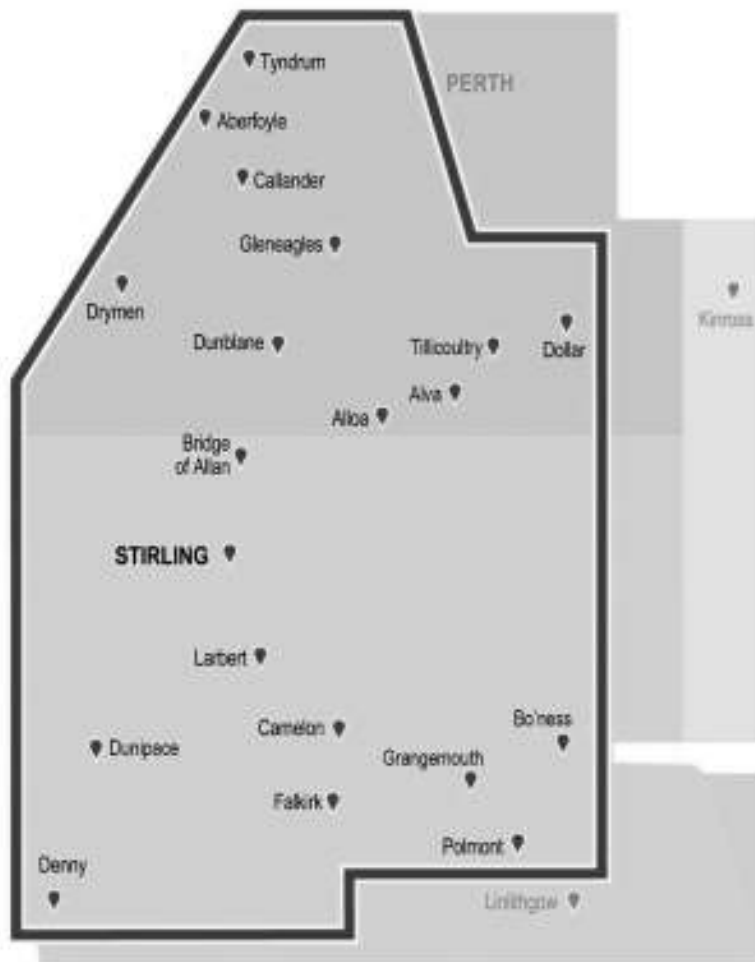

Travel within Clackmannanshire,
Falkirk and Stirling Council areas

Price Changes 15th January 2017

Bus + Bus Ticket Prices

BUS ONLY to/from Edinburgh

Travelarea	Day	7-Day	28-Day	Annual
Edinburgh SMARTZone-Adult	£5.00	£21.00	£65.00	£756.00
Edinburgh SMARTZone-Child	£2.50	£10.50	£34.00	£390.00
Travelarea 2	£8.70	£31.20	£108.00	£1,076.00
Travelarea 3	£12.60	£50.70	£167.00	£1,590.00
Travelarea 4	£12.50	£33.60	£127.00	£1,520.00
Travelarea 5 ALL	£15.80	£63.40	£207.00	£2,080.00
Central	£9.30	£34.30	£108.10	£1,080.00
Fife	£10.00	£33.60	£118.00	£1,395.00
Inner SB	£7.00	£27.70	£91.00	£910.00
Scottish Borders	£12.15	£49.00	£164.60	£1,600.00
West Lothian	£5.60	£22.20	£87.80	£878.00