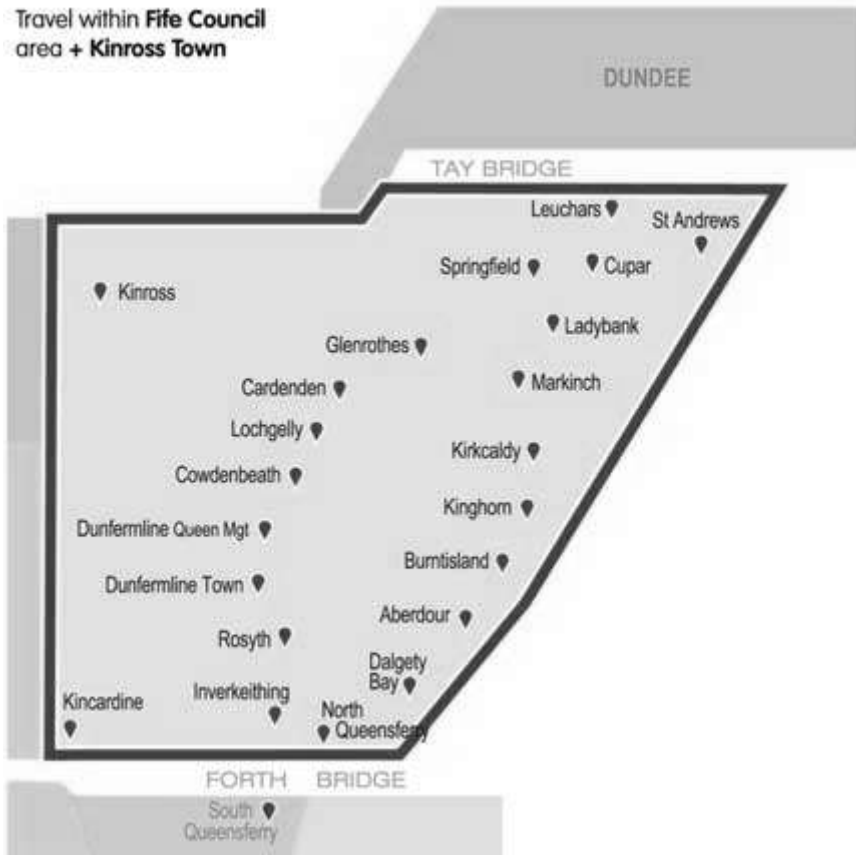

Travel within Clackmannanshire, Falkirk and Stirling Council areas

Travel within Scottish Borders Council area + Berwick-on-Tweed. The Inner Scottish Borders area (the area within Fountainhall, Selkirk, Darnick, Clovenfords and including Galashiels) is also shown.

Travel within West Lothian Council area + Fauldhouse to Shotts

Travel within Fife Council area + Kinross Town

Travel within **Fife Council** area + **Kinross Town**

## SCOTTISH BORDERS TICKET AREA

Travel within **Scottish Borders Council** area + **Berwick-on-Tweed**.  
 The inner Scottish Borders area (the area within Fountainhall, Selkirk, Darnick, Clovenfords and including Galashiels) is also shown.