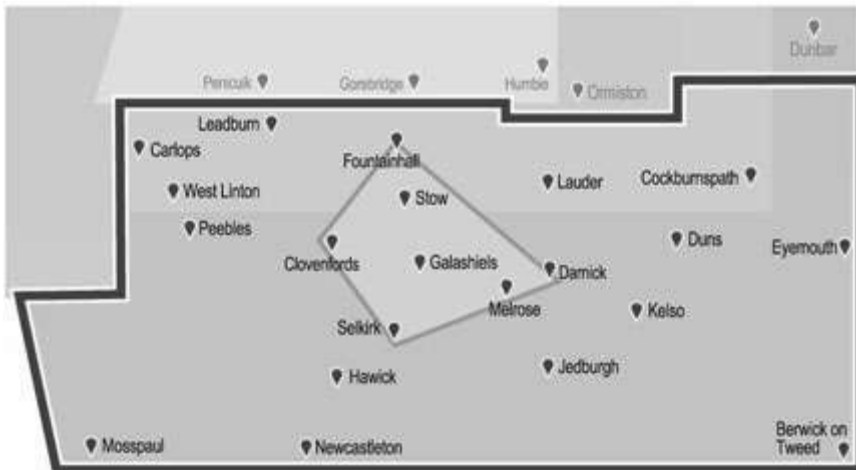

Travel within Clackmannanshire, Falkirk and Stirling Council areas

Travel within Scottish Borders Council area + Berwick-on-Tweed. The Inner Scottish Borders area (the area within Fountainhall, Selkirk, Darnick, Clovenfords and including Galashiels) is also shown.

Travel within West Lothian Council area + Fauldhouse to Shotts

Travel within Fife Council area + Kinross Town

Travel within **Fife Council** area + **Kinross Town**

## SCOTTISH BORDERS TICKET AREA

Travel within **Scottish Borders Council** area + **Berwick-on-Tweed**.  
 The inner Scottish Borders area (the area within Fountainhall, Selkirk, Darnick, Clovenfords and including Galashiels) is also shown.