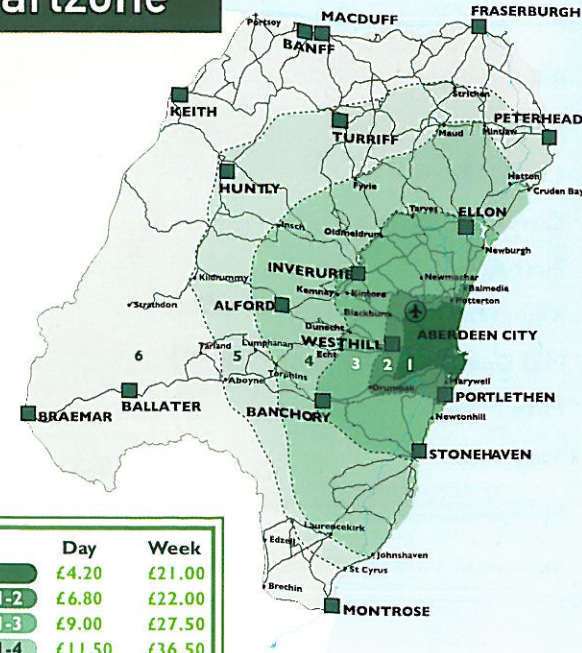

## Choose your ticket

Smart GrassHOPPER tickets are available for six zones covering Aberdeen and Aberdeenshire. They allow you to travel on any local bus within the relevant zones. If you want to travel on any bus in Aberdeen then choose a Zone 1 ticket. For travel between Aberdeenshire and Aberdeen check the map to see which Zone ticket suits you. If you want to travel across the whole of the north-east choose a Zone 1-6 ticket.

## Pick a card

These cards can be used to buy a Smart GrassHOPPER ticket.

It pays to travel in the smartzone

	Day	Week
Zone 1	£4.20	£21.00
Zones 1-2	£6.80	£22.00
Zones 1-3	£9.00	£27.50
Zones 1-4	£11.50	£36.50
Zones 1-5	£14.50	£43.50
Zones 1-6	£16.00	£49.00