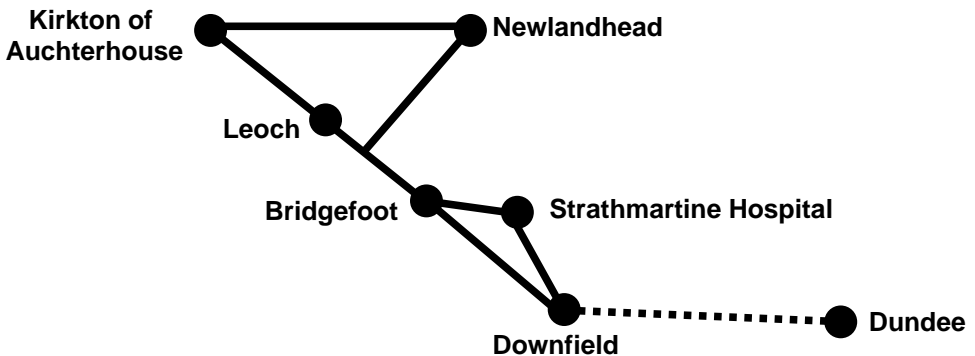

traveline
public transport info
0871 200 22 33