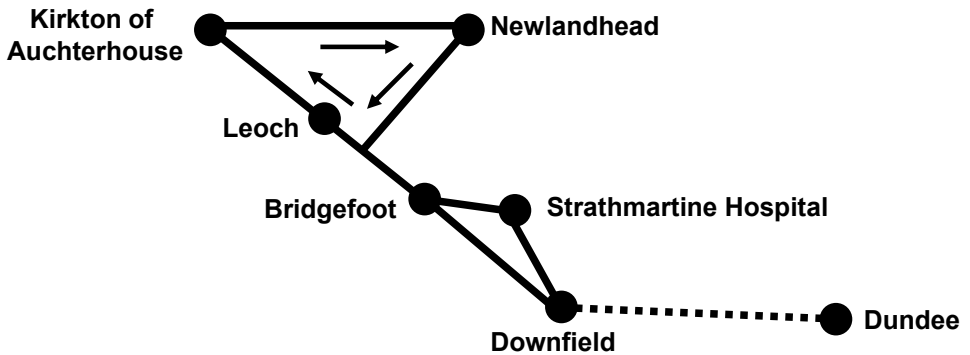

traveline
public transport info
0871 200 22 33