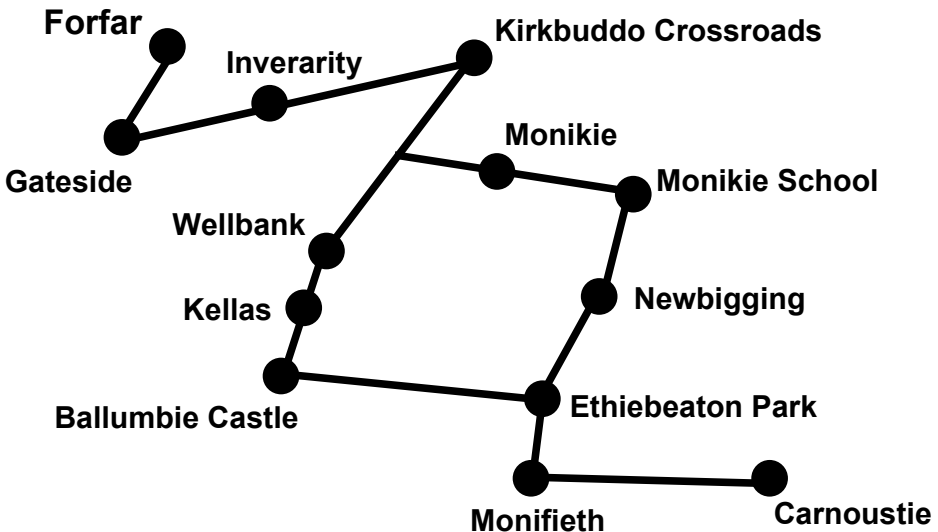

Service 81 Bus Timetable

Leaflet 20

Carnoustie - Monifieth – Forfar via Wellbank or Monikie

From 23 August 2010

traveline
public transport info
0871 200 22 33

PASSENGER INFORMATION

This leaflet contains details of Service 81, running between Monifieth or Carnoustie and Forfar and is effective from 23 August 2010.

Changes since the May 2010 edition of this timetable

- Both the Monday-Wednesday-Friday and the Tuesday-Thursday 16:15 journeys now commence from Carnoustie Carlogie Road at 16:15, thereby running 15 minutes later from Monifieth onwards.

As well as supporting these and other socially necessary services, Angus Council produces timetables for most of the bus services in the region. These are available from a wide range of locations including access offices, libraries, tourist information centres, Arbroath Bus Station and selected Angus Council offices. A comprehensive bus map is published annually and bus stop publicity is produced and maintained to further assist passengers in planning their journey.