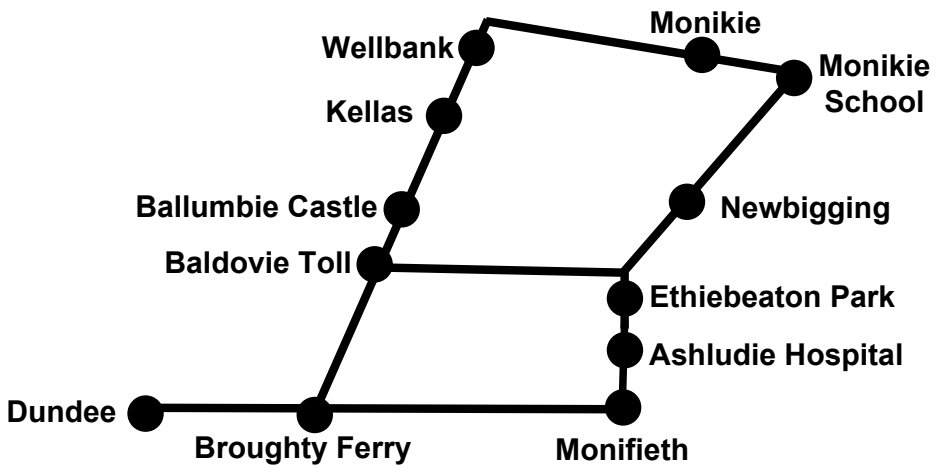

traveline

public transport info

0871 200 22 33