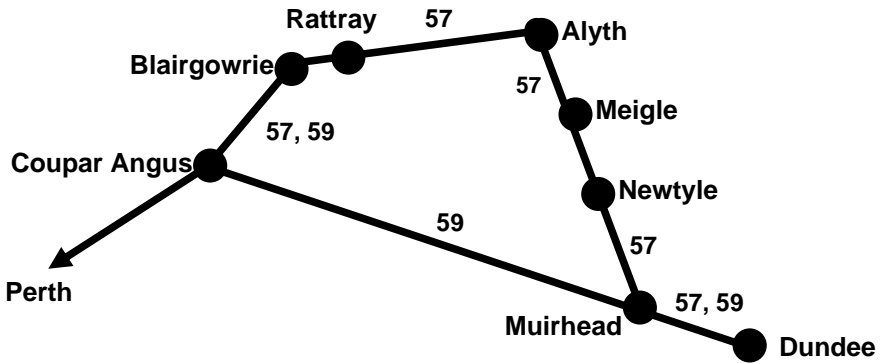

# Bus Timetable

## Dundee - Muirhead - Newtyle/Piperdam - Blairgowrie - Coupar Angus

From 14 November 2011

**traveline**  
public transport info  
0871 200 22 33