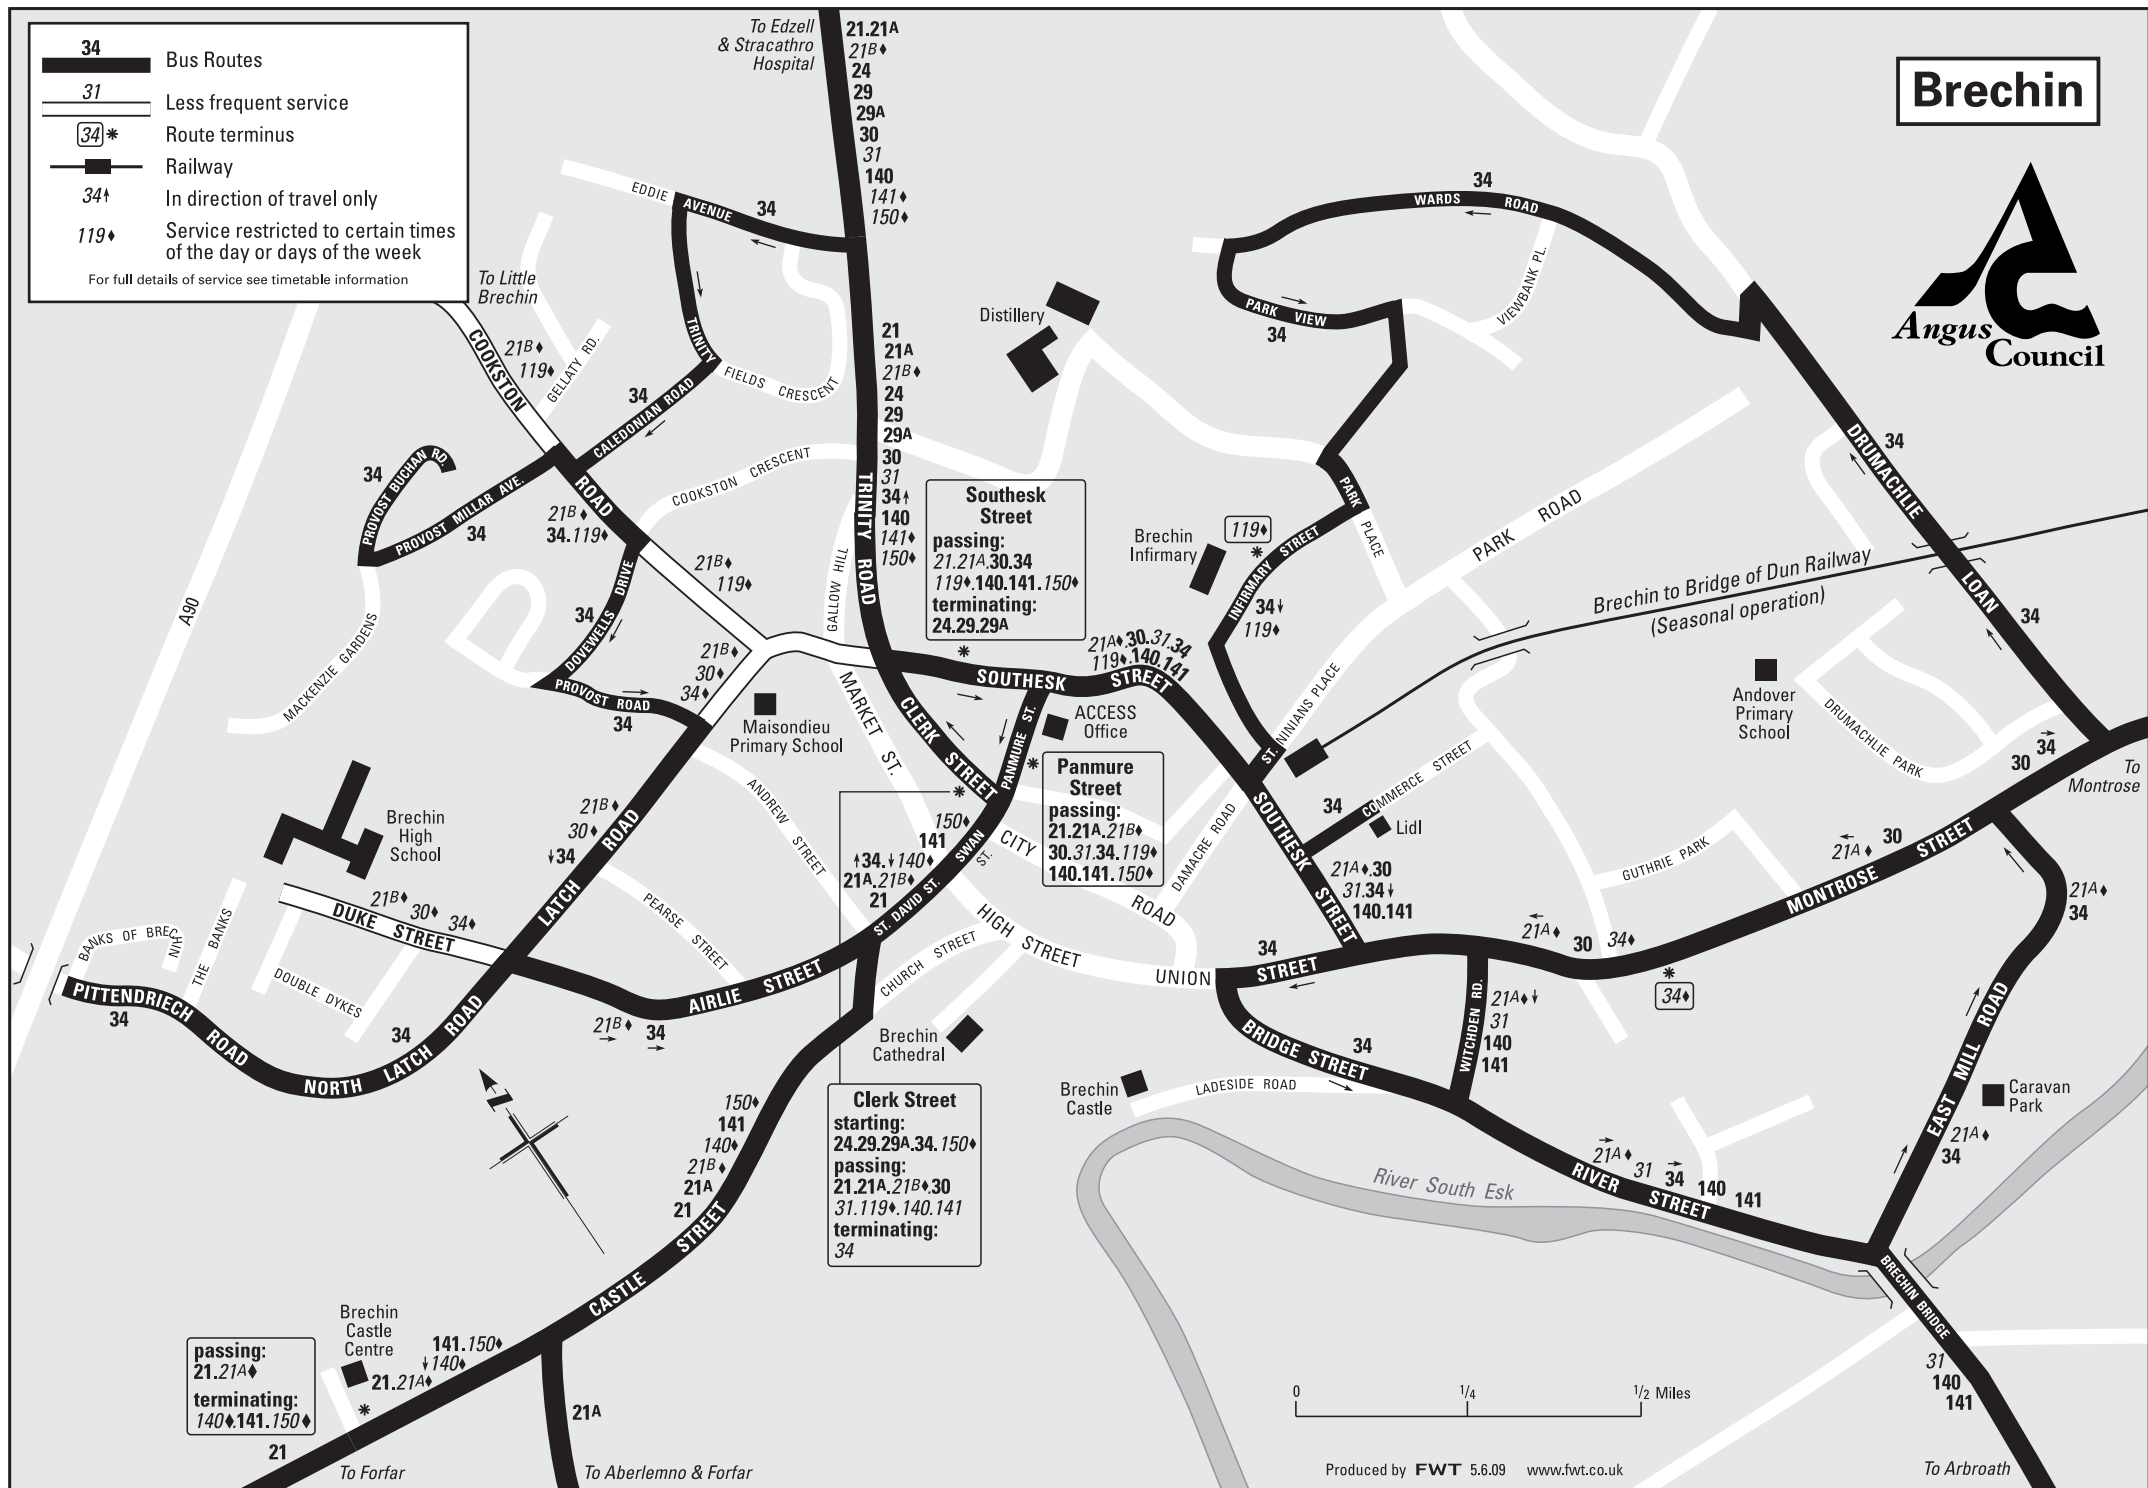

1. **34** Bus Routes
   - **31** Less frequent service
   - **34*** Route terminus
   - **—** Railway
   - **34↑** In direction of travel only
   - **119♦** Service restricted to certain times of the day or days of the week
2. For full details of service see timetable information

Brechin