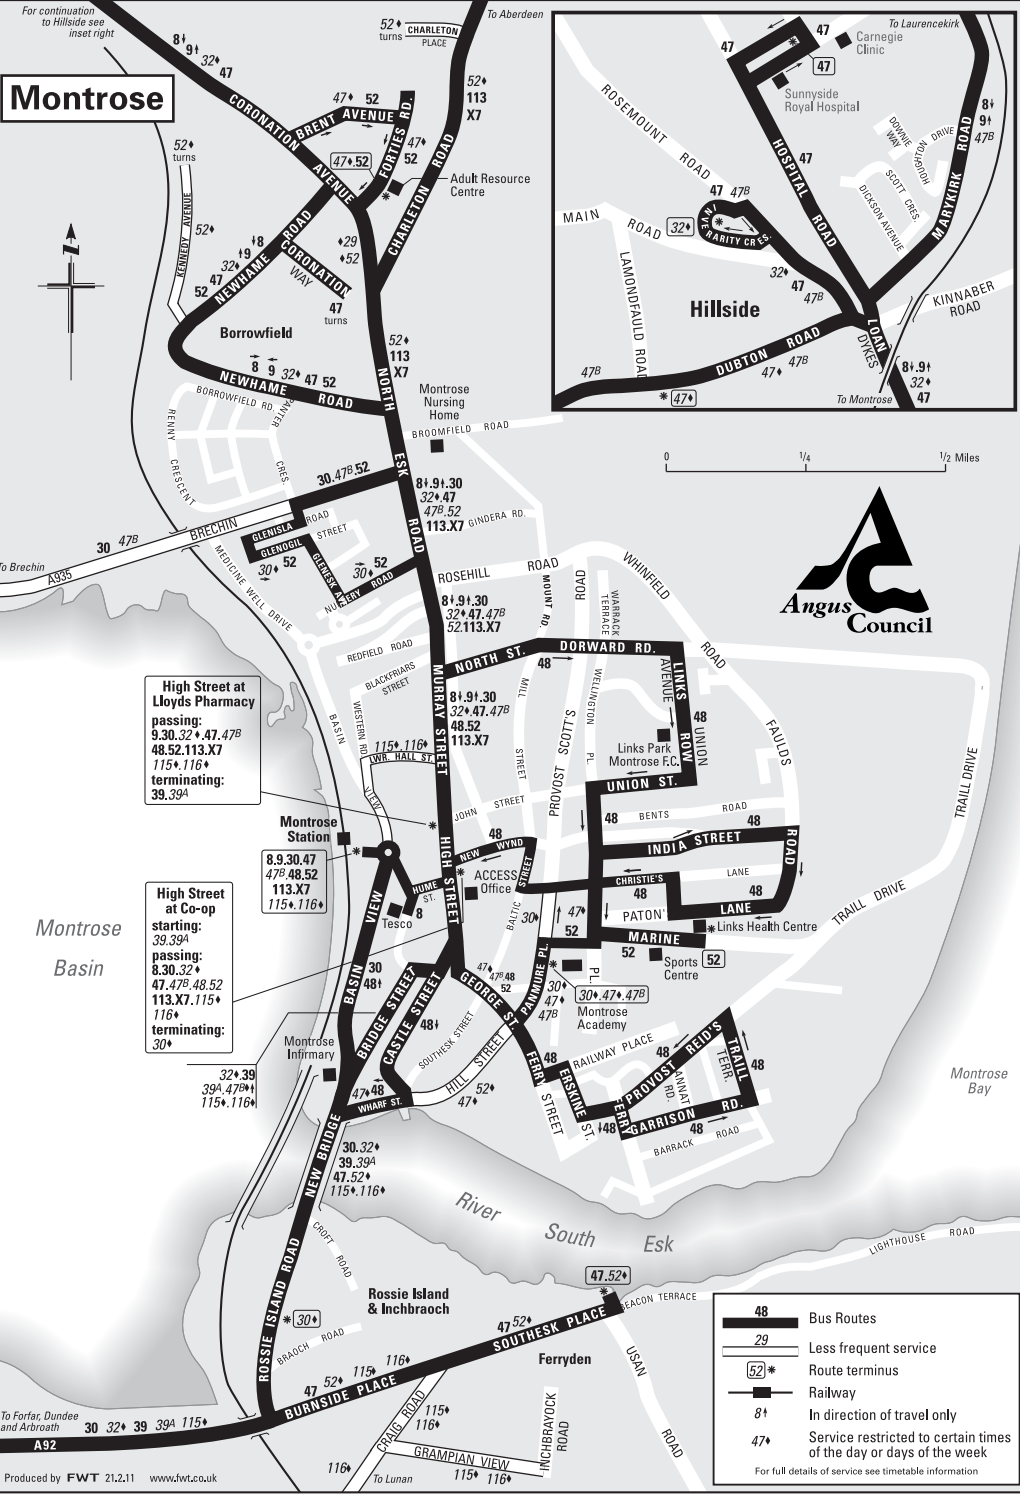

Montrose

High Street at Lloyds Pharmacy
passing:
9.30, 32* 47, 47B
48.52, 113, X7
115*, 116*
terminating:
39, 39A

High Street at Co-op
starting:
39, 39A
passing:
8.30, 32*
47, 47B, 48, 52
113, X7, 115*
116*
terminating:
30*

1. **48** Bus Routes
   - **29** Less frequent service
   - **52*** Route terminus
   - **■** Railway
   - **→** In direction of travel only
   - **47*** Service restricted to certain times of the day or days of the week
2. For full details of service see timetable information