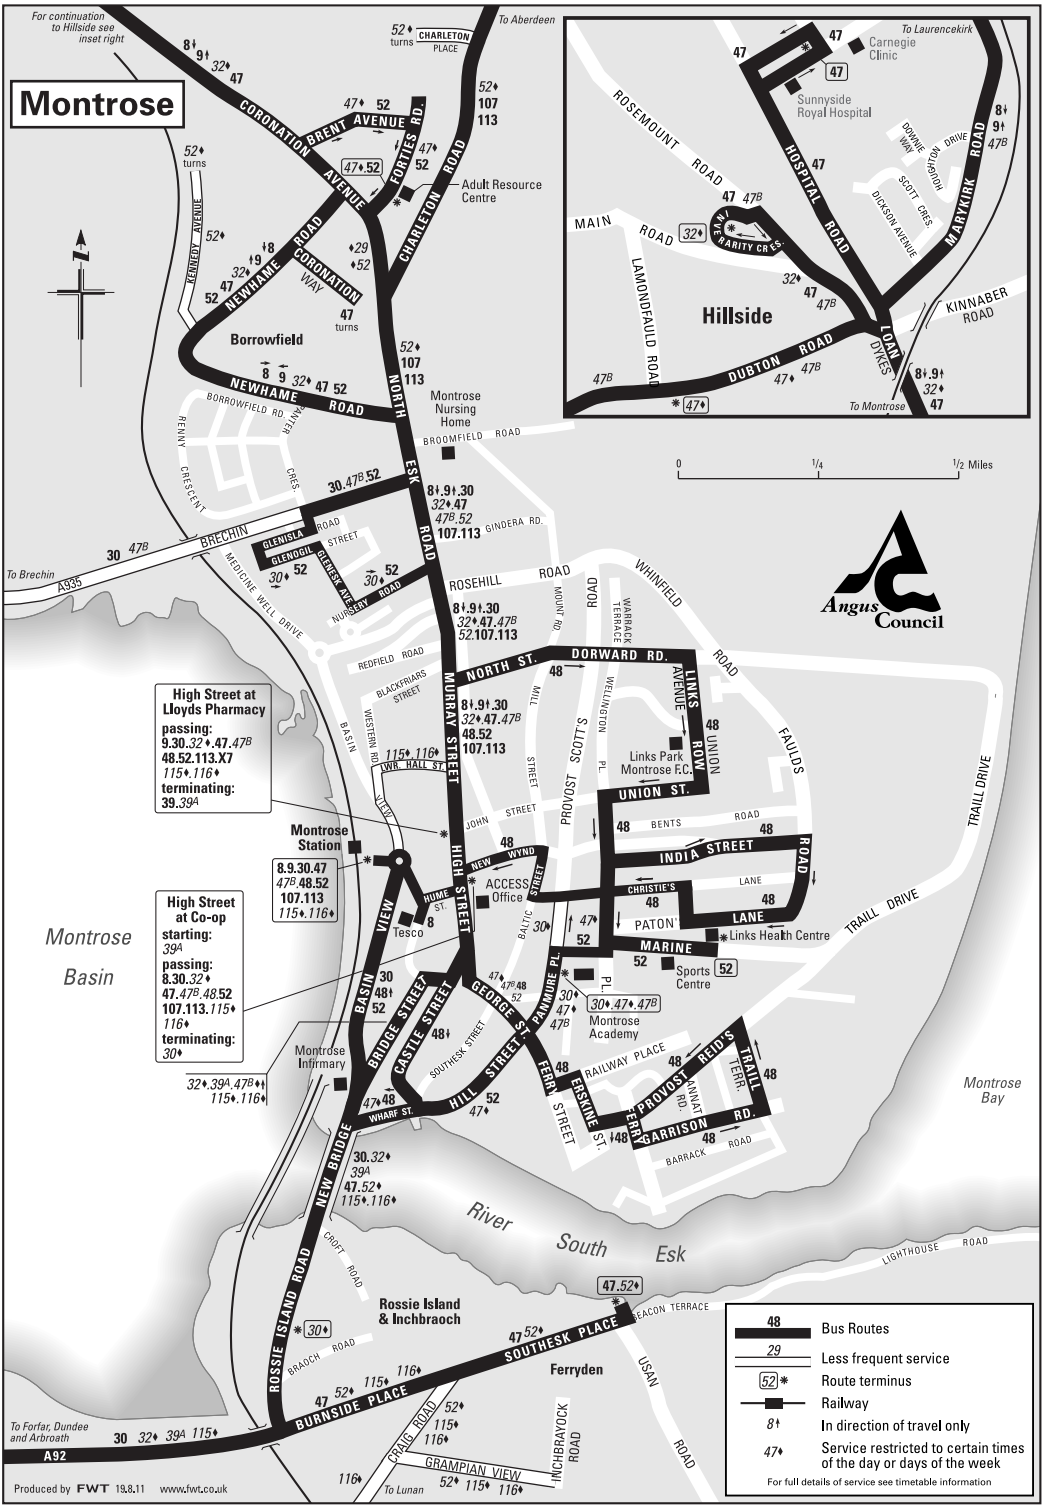

0 1/4 1/2 Miles

High Street at Lloyds Pharmacy passing:
9.30.32*.47.47B
48.52.113.X7
terminating:
39.39A

High Street at Co-op starting:
39A
passing:
8.30.32*
47.47B.48.52
107.113.115*
terminating:
30*

32*.39A.47B*
115*.116*

48	Bus Routes
29	Less frequent service
52*	Route terminus
■	Railway
8†	In direction of travel only
47*	Service restricted to certain times of the day or days of the week

For full details of service see timetable information