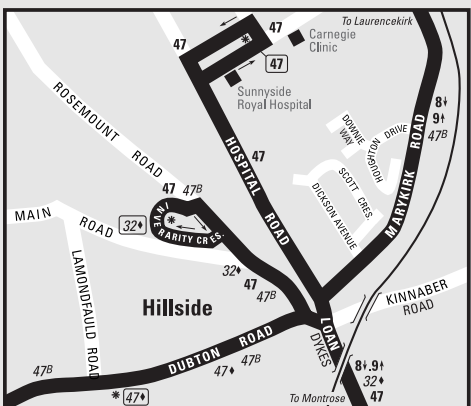

Operators: STY Journey operated by Stagecoach Strathtay

34 Bus Routes
31 Less frequent service
34* Route terminus
34† Railway
34† In direction of travel only
119* Service restricted to certain times of the day or days of the week
 For full details of service see timetable information

Southesk Street
 passing:
 21.21A, 30, 34
 119, 140, 141, 150
 terminating:
 24, 29, 29A

Pannure Street
 passing:
 21.21A, 21B, 30, 31, 34, 719, 140, 141, 150

Clerk Street
 starting:
 24, 29, 29A, 34, 150
 passing:
 21.21A, 21B, 30, 31, 119, 140, 141
 terminating:
 34

passing:
 21.21A
 terminating:
 140, 141, 150

For continuation to Hillside see inset right

Montrose

0 1/4 1/2 Miles

High Street at Lloyds Pharmacy passing:
 9.30.32*.47.47B
 48.52.113.X7
terminating:
 39.39A