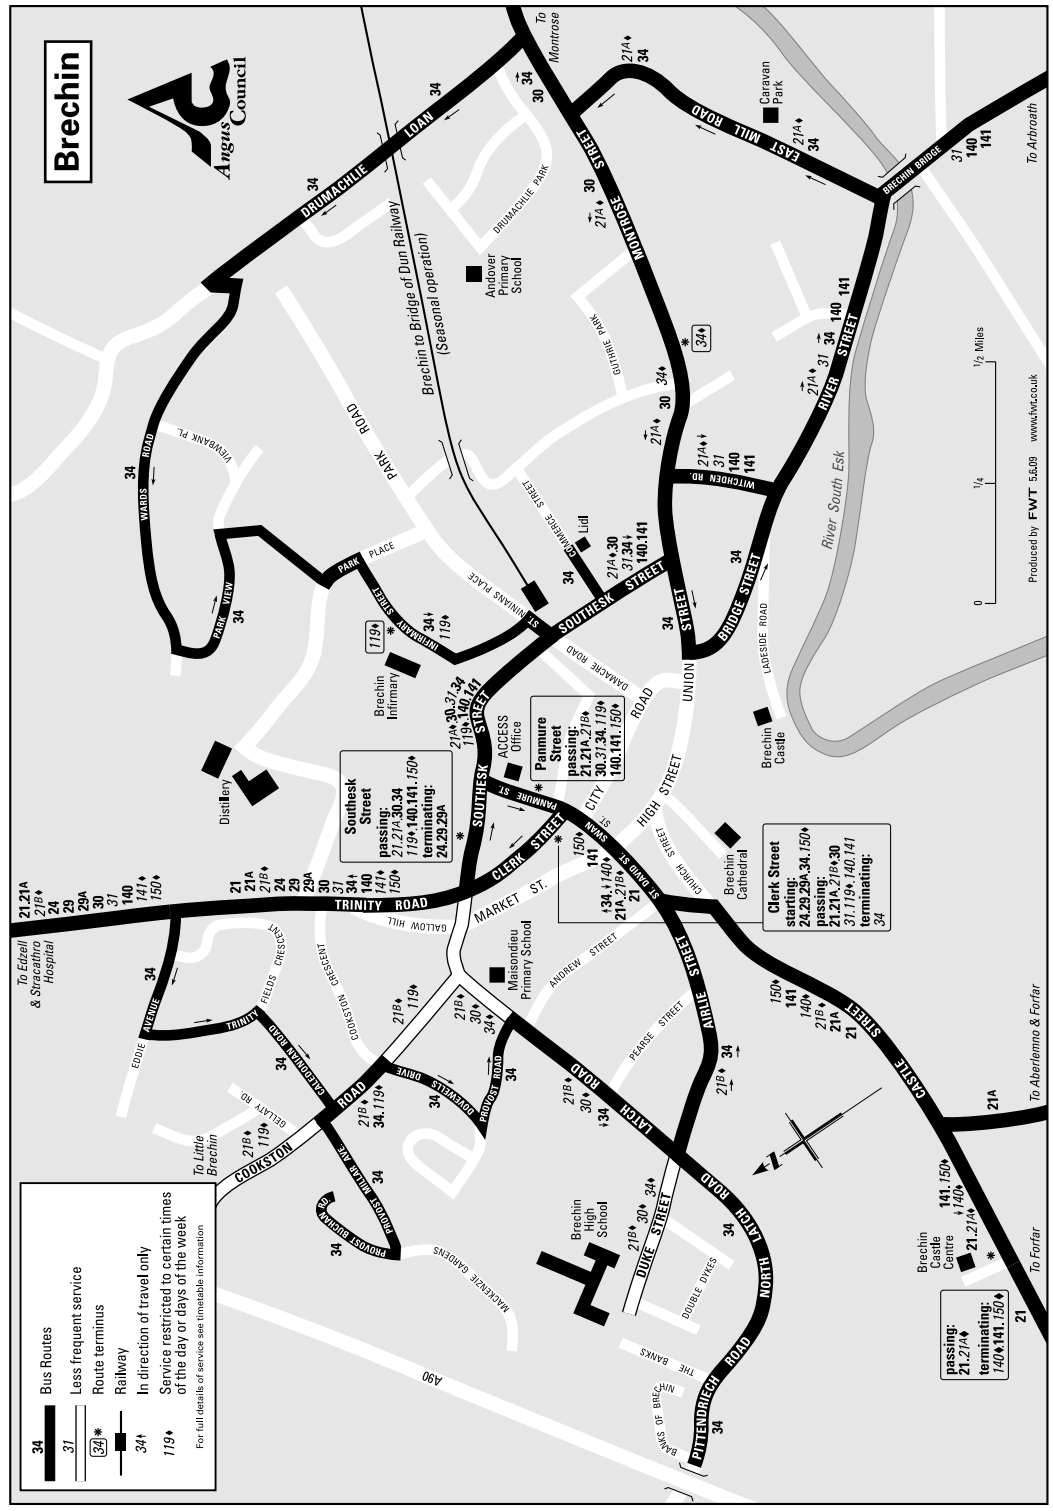

34 Bus Routes
31 Less frequent service
34* Route terminus
34† Railway
34† In direction of travel only
119* Service restricted to certain times of the day or days of the week
For full details of service see timetable information

Southesk Street
passing:
21.21A, 30, 34
119, 140, 141, 150
terminating:
24, 29, 29A

Pannure Street
passing:
21.21A, 21B, 30, 31, 34, 719, 140, 141, 150

Clerk Street
starting:
24, 29, 29A, 34, 150
passing:
21.21A, 21B, 30, 31, 119, 140, 141
terminating:
34

passing:
21.21A
terminating:
140, 141, 150