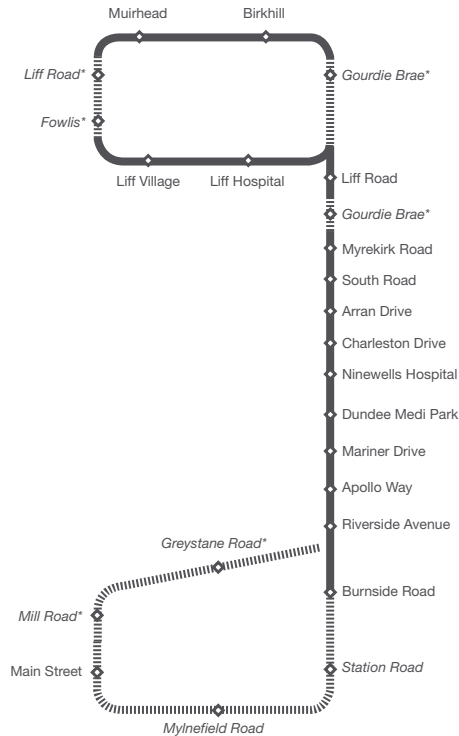

31

Route (anti Clockwise) *Invergowrie – Ninewells – Muirhead – Fowlis – Liff – Ninewells – Invergowrie*

Special Note- The 1309, 1439, 2004 and 2112 depart from Liff School (Turning Circle). The 1555 ex Ninewells Hospital uses Woodside Road and Church Road via Liff Village

51

Route: *City Centre – Fowlis*

From City Centre, Seagate to Commercial Street and then Meadowside, Panmure Street, Euclid Crescent, Ward Road, West Marketgait, Lochee Road, Logie Street, High Street, Coupar Angus Road, South Road, Myrekirk Road, *Gourdie Brae*, Church Road, *Fowlis*, *Kirk Road* and then to Smiddy Brae.

51

Service 51: *Liff School – City Centre*

From Liff School to Liff Hospital, *Gourdie Brae*, Myrekirk Road, South Road, Coupar Angus Road, High Street, Logie Street, Lochee Road, West Marketgait, West Bell Street, Courthouse Square, Ward Road, Euclid Crescent, Panmure Street, Meadowside, Commercial Street and then to Seagate.

Terminus Points:-

City Centre, Seagate, Ninewells Hospital Bus Stance, Invergowrie Main Street, Liff School (Turning Circle), Fowlis, Smiddy Brae

Hail and Ride will be in operation where the route description is underlined in italics.

Observes all recognised Bus Stops along this route apart from the Hail and Ride section.

30 31 51