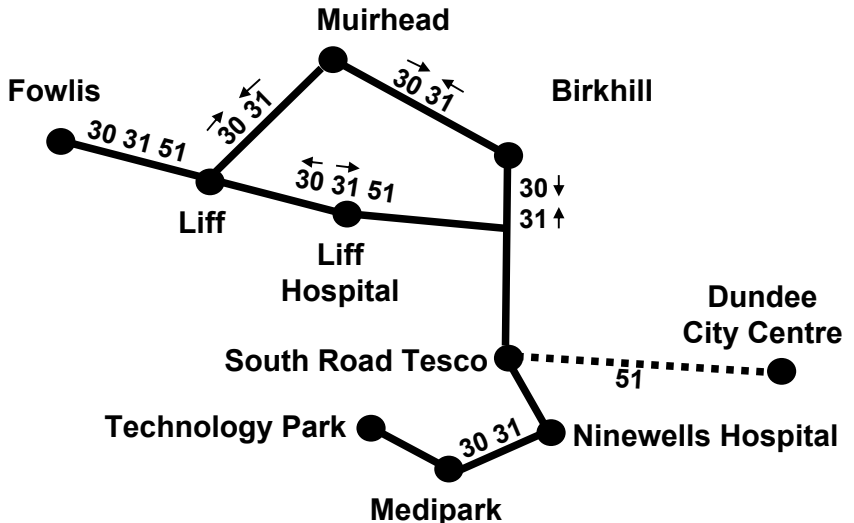

**Technology Park – Medipark – Ninewells Hospital –
South Road – Liff – Fowlis – Birkhill – South Road –
Ninewells Hospital – Medipark – Technology Park**

From 8 November 2010