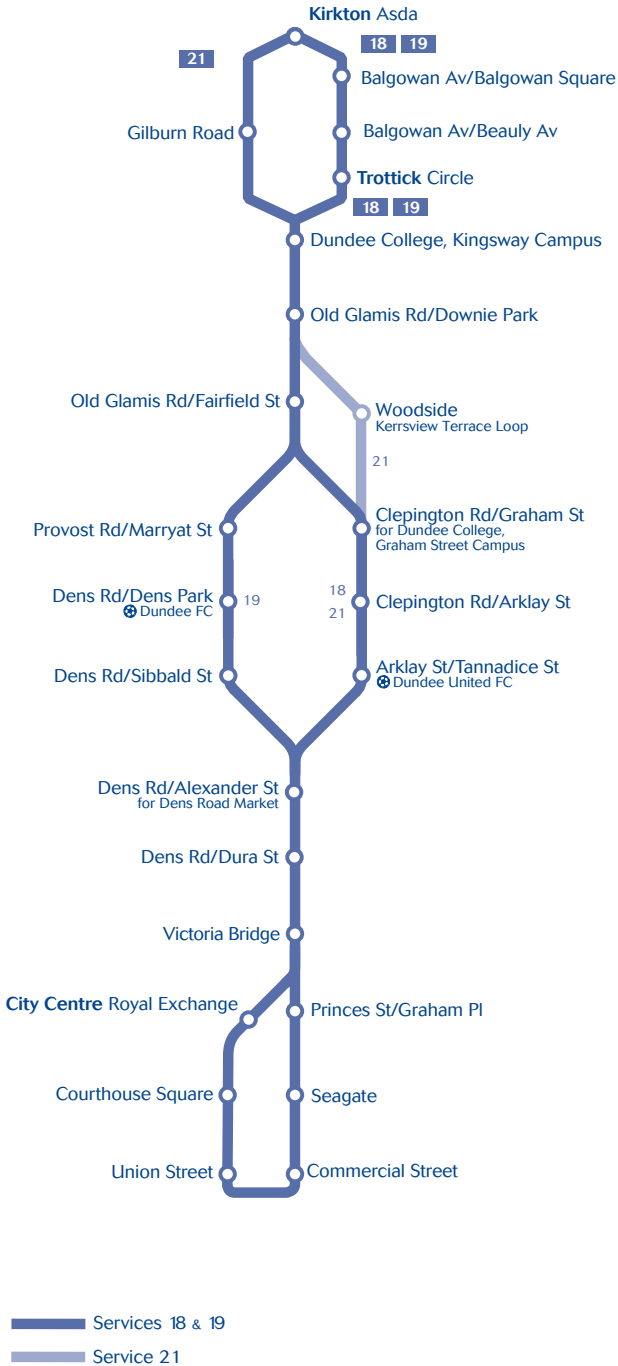

18 19 21

18 Route City Centre to Kirkton

Commercial Street, Dock Street, Whitehall Crescent, Union Street, Nethergate, West Marketgait, West Bell Street, Courthouse Square, Ward Road, Euclid Crescent, Panmure Street, Meadowside, Victoria Road, Dens Road, Arklay Street, Clepington Road, Old Glamis Road, Balgowan Avenue, Derwent Avenue and Derwent Avenue Turning Circle.

19 Route City Centre to Kirkton

From Commercial Street then via Dock Street, Whitehall Crescent, Union Street, Nethergate, West Marketgait, West Bell Street, Courthouse Square, Ward Road, Euclid Crescent, Panmure Street, Meadowside, Victoria Road, Dens Road, Provost Road, Clepington Road, Old Glamis Road, Balgowan Avenue, Derwent Avenue and Derwent Avenue Turning Circle.

21 Route City Centre - Woodside - Kirkton

From Commercial Street then via Dock Street, Whitehall Crescent, Union Street, Nethergate, West Marketgait, West Bell Street, Courthouse Square, Ward Road, Euclid Crescent, Panmure Street, Meadowside, Victoria Road, Dens Road, Arklay Street, Clepington Road, Graham Street, Woodside Terrace, Woodside Avenue, Kerrsview Terrace, Graham Street, Barnes Avenue, Old Glamis Road, Gilburn Road, Derwent Avenue and Derwent Avenue Turning Circle.

21 Route Kirkton - Woodside - City Centre

From Derwent Avenue Turning Circle then via Derwent Avenue, Gilburn Road, Old Glamis Road, Barnes Avenue, Woodside Terrace, Woodside Avenue, Kerrsview Terrace, Graham Street, Clepington Road, Arklay Street, Dens Road, Victoria Road, Meadowside, Commercial Street.