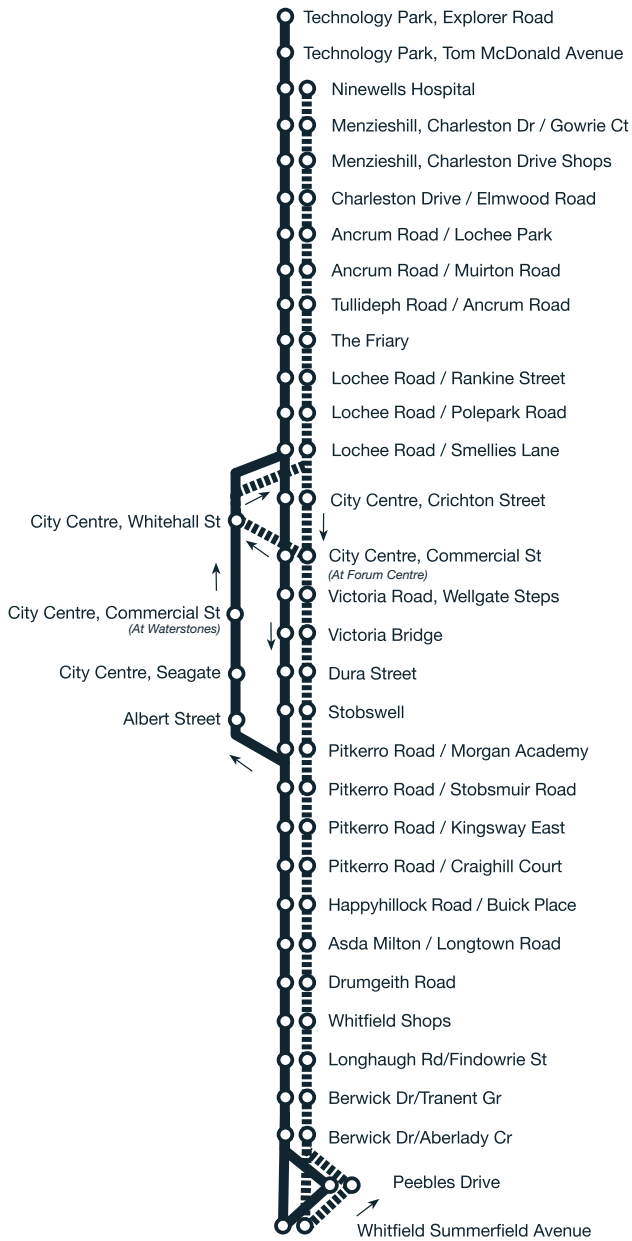

17 17A

Service 17
Service 17A (evenings only after 1830)

17 Route: Technology Park – Ninewells Hospital – City Centre – Whitfield

From Explorer Road near Kingsway East to Mariner Drive and then via Dundee Medi-park Link Road, Tom McDonald Avenue, Kirsty Semple Way, James Arnott Drive, Ninewells Hospital, Charleston Drive, Ancrum Road, Tullideph Road, Lochee Road, West Marketgait, Nethergate, High Street, Crichton Street, Whitehall Crescent, Dock Street, Commercial Street, Meadowside, Victoria Road, Dens Road, Dura Street, Forfar Road, Pitkerro Road, Happyhillock Road, Longtown Street, Longtown Road, Douglas Road, Drumgeith Road, Whitfield Drive, Fintry Terrace, Longhaugh Road, Berwick Drive, Ballumbie Road and then Drumgeith Road to Summerfield Avenue.

17 Route: Whitfield – City Centre – Ninewells Hospital – Technology Park

From Summerfield Avenue to Drumgeith Road and then via Peebles Drive*, Ballumbie Road, Berwick Drive, Longhaugh Road, Fintry Terrace, Whitfield Drive, Drumgeith Road, Douglas Road, Longtown Road, Longtown Street, Happyhillock Road, Pitkerro Road, Forfar Road, Albert Street, Princes Street, King Street, St. Andrews Street, Seagate, Commercial Street, Dock Street, Whitehall Crescent, Whitehall Street, High Street, Nethergate, West Marketgait, Lochee Road, Tullideph Road, Ancrum Road, Charleston Drive, Ninewells Hospital, James Arnott Drive, Kirsty Semple Way, Tom McDonald Avenue, Dundee Medi-park Link Road and then Mariner Drive to Explorer Road near Sidlaw House.

17A Route: Ninewells Hospital – City Centre – Whitfield

From Ninewells Hospital to Charleston Drive and then via Ancrum Road, Tullideph Road, Lochee Road, West Marketgait, Nethergate, High Street, Crichton Street, Whitehall Crescent, Dock Street, Commercial Street, Meadowside, Victoria Road, Dens Road, Dura Street, Forfar Road, Pitkerro Road, Happyhillock Road, Longtown Street, Longtown Road, Douglas Road, Drumgeith Road, Whitfield Drive, Fintry Terrace, Longhaugh Road, Berwick Drive, Ballumbie Road and then Drumgeith Road to Summerfield Avenue.

17A Route: Ninewells Hospital – City Centre – Whitfield

From Summerfield Avenue to Drumgeith Road and then via Peebles Drive*, Ballumbie Road, Berwick Drive, Longhaugh Road, Fintry Terrace, Whitfield Drive, Drumgeith Road, Douglas Road, Longtown Road, Longtown Street, Happyhillock Road, Pitkerro Road, Forfar Road, Dura Street, Dens Road, Victoria Road, Meadowside, Commercial Street, Dock Street, Whitehall Crescent, Whitehall Street, High Street, Nethergate, West Marketgait, Lochee Road, Tullideph Road, Ancrum Road and then Charleston Drive to Ninewells Hospital.

* Variation to the service in the evenings and early morning Monday to Sunday some buses will not serve Peebles Drive.

These services observe all recognised Bus Stops along their routes.