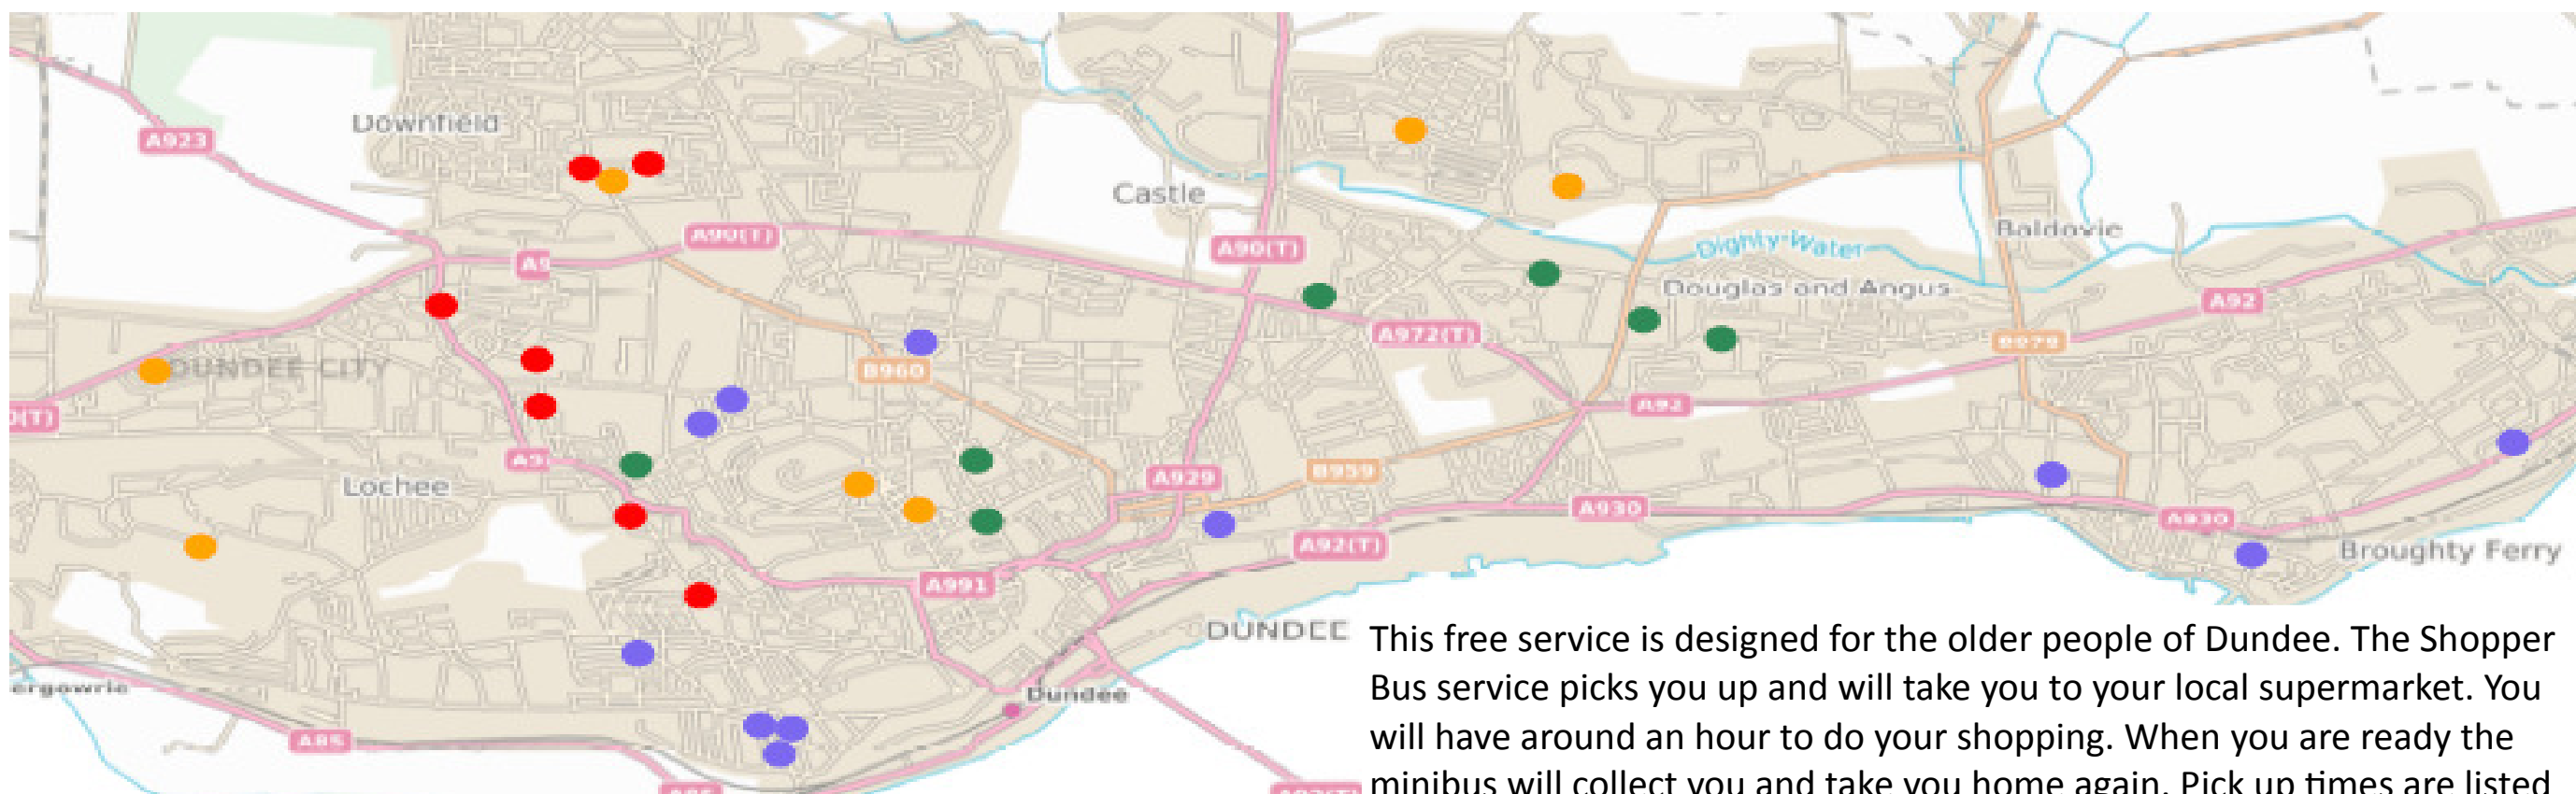

The Shopper Bus - Map and Timetable

This free service is designed for the older people of Dundee. The Shopper Bus service picks you up and will take you to your local supermarket. You will have around an hour to do your shopping. When you are ready the minibus will collect you and take you home again. Pick up times are listed below:

Tuesday

Dryburgh Gardens	0910
Clement Park	0915
Tesco Kingsway	0920
Garry Place	0930
Rannoch Court	0935
Tesco Kingsway	0950
Mulligan Court	1000
Tesco Kingsway	1010
Tullideph Place	1150
Logie Avenue/Gardens	1205
Tesco Riverside	1225

Thursday

Regents Court	0920
Shiell Court	0925
St Vincents Court	0930
Sainsbury's	0940
Corso Street	1000
Pennycook Lane	1005
Muirlands	1010
Patons Lane	1015
Tesco Riverside	1020
Watson Street	1210
Clepington Road Complex	1215
Tesco Kingsway	1220
Glenesk Avenue / Alpin Road	1225
Brantwood Avenue	1230
Tesco Kingsway	1235

Friday

Kinghorne Road (outside the Kirk)	0910
Carmichael Court	0915
Tesco Kingsway	0920
Naughton Place	0945
Menzieshill House	0955
Tesco South Road	1015
Turriff House	1045
Camperdown Court	1055
Tesco South Road	1110
Longhaugh	1230
Mains of Fintry	1235
Morrisons	1250