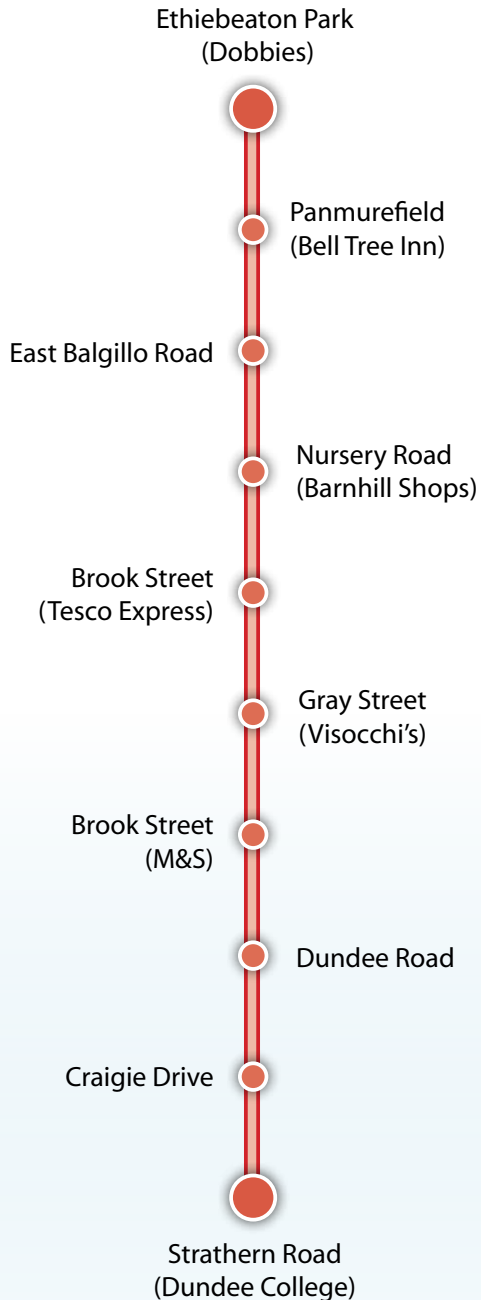

Bus route 206

This bus service is fully subsidised by Dundee City Council and is operated on our behalf by Stagecoach. All the fare revenue taken on the bus will be used to fund the development of the local bus network in Dundee so your support for this service is needed.

West Ferry – Broughty Ferry – Ethiebeaton Park

Strathern Road, Gardyne Road	0930	1030	1130	1230	1330	1430
Gray Street, Peking Gardens	0936	1036	1136	1236	1336	1436
Nursery Road, near Edzell Street	0942	1042	1142	1242	1342	1442
East Balgillo Road, at Rossie Avenue	0947	1047	1147	1247	1347	1447
Panmurefield, Bell Tree	0952	1052	1152	1252	1352	1452
Ethiebeaton Park, Garden Centre	0957	1057	1157	1257	1357	1457

This service will not operate on 25 & 26 December and 1 & 2 January

Ethiebeaton Park – Broughty Ferry – West Ferry

Ethiebeaton Park, A92, Grange Road, *Lawers Drive*, Panmurefield Village (Lawers Drive Turning Circle), A92, East Balgillo Road, Balgillo Road, North Balmossie Street, Strathmore Street, Nursery Road, Forthill Road, Fort Street, Queen Street, Claypotts Road, Brook Street, Gray Street, King Street, Fort Street, Brook Street, Dundee Road, Dundee Road West, Craigie Place, Craigie Drive, Strathern Road.

West Ferry – Broughty Ferry – Ethiebeaton Park

Craigie Drive, Strathern Road, *Ralston Road*, Dundee Road, Brook Street, Gray Street, King Street, Fort Street, Forthill Road, Nursery Road, Strathmore Street, North Balmossie Street, Balgillo Road, East Balgillo Road, A92, Panmurefield Village (Lawers Drive Turning Circle), *Lawers Drive*, Grange Road, link road, Ethiebeaton Park.