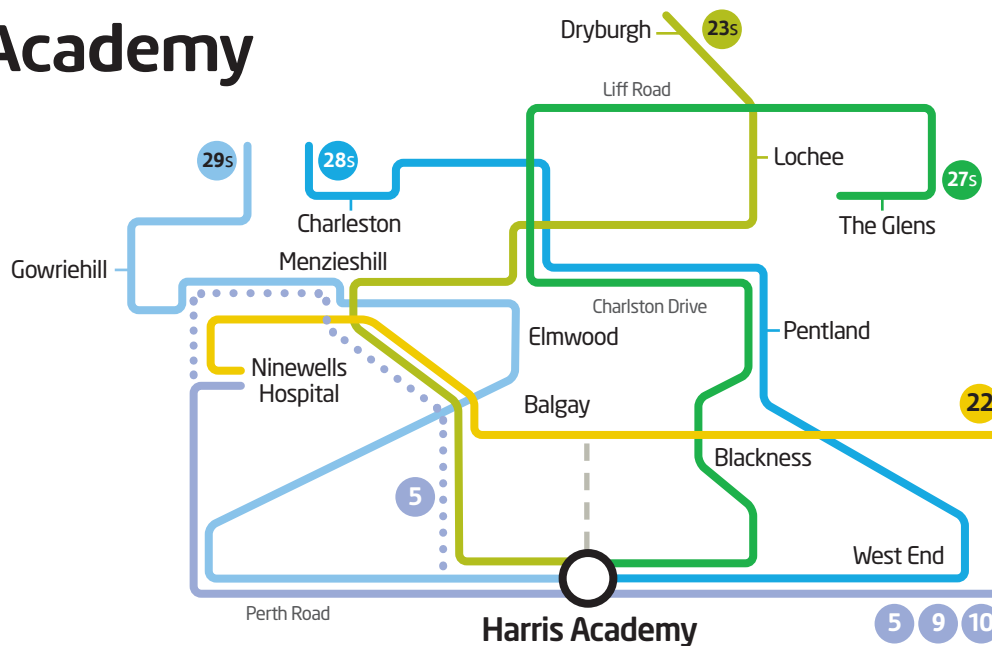

Bus Timetable

Harris Academy

School buses

From 6 January 2020

Harris Academy

5 | 9/10 Ninewells Hospital | Perth Road | City Centre | Broughty Ferry | Barnhill

Monday to Friday

	10	10 MTW	5 ThF		9	5 MTW	5 ThF
Ninewells Hospital Stance B	0830			Barnhill Balgillo Road, Kintail Place	0745		
Perth Road Harris Academy	0835	1546	1455	Broughty Ferry Post Office Bar	0757		
City Centre High Street H2		1600	1510	City Centre Whitehall Street W2	0818		
Broughty Ferry Post Office Bar		1623	1533	Perth Road Harris Academy	0828	1552	1459
Barnhill Balgillo Road, Kintail Place		1635	1537	Ninewells Hospital Stance B		1601	1508

*Service 5 | 9/10 is a high-frequency route. Other journeys operate in addition to the part-journeys displayed. See full timetable for details.

22 Ninewells Hospital | Blackness | City Centre | Hilltown | Downfield | Craigowl

MTW SD = Monday, Tuesday, Wednesday
ThF SD = Thursday, Friday

*Service 22 is a high-frequency route. Other journeys operate in addition to the part-journeys displayed. See full timetable for details.

23s

Dryburgh | Lochee | Menzieshill | Harris Academy

Monday to Friday

Dryburgh Linton Road	0810
Lochee South Road, Sharps Court	0818
Menzieshill Dickson Avenue, The Shand	0829
Harris Academy	0835

Harris Academy	
Menzieshill Dickson Avenue, The Shand	
Lochee South Road, Lidl	
Dryburgh Linton Road	