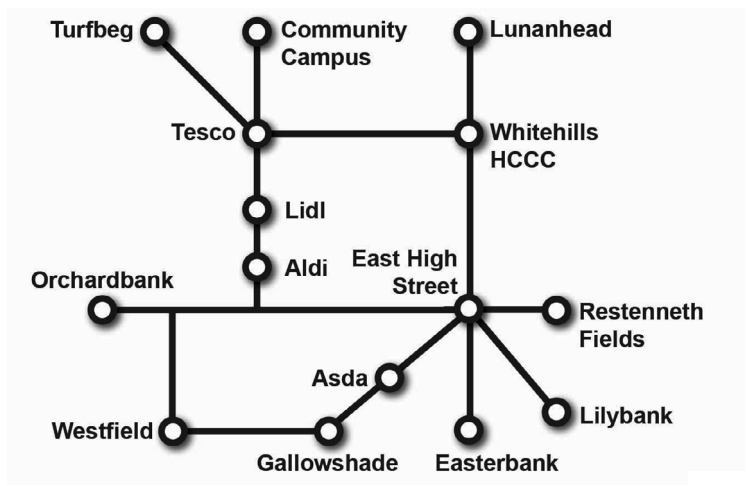

MOFFAT & WILLIAMSON