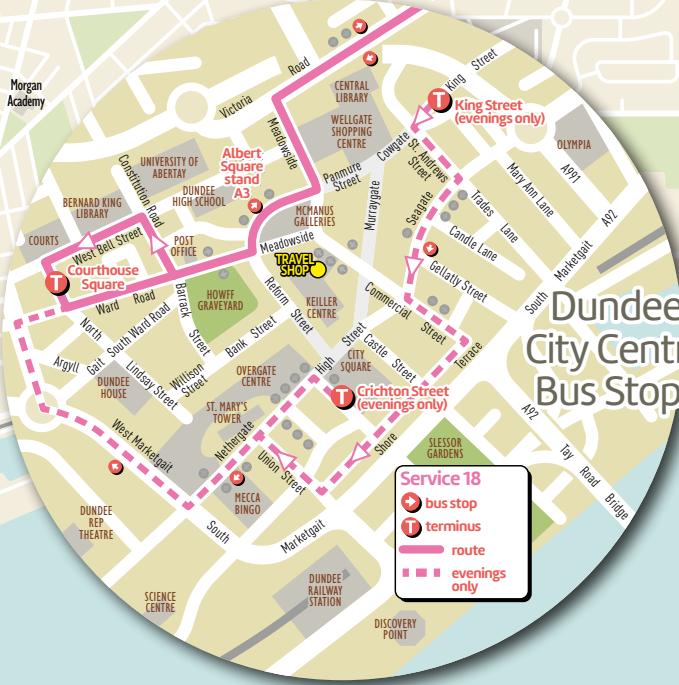

we define the 'City Centre' as any stops contained within the zoomed in section of the route map

18 Services from the City Centre

Monday to Friday
between 0910 and 1530

up to every
10 mins

Saturday
between 0850 and 1800

up to every
10 mins

Sunday
between 1115 and 1755

up to every
15 mins