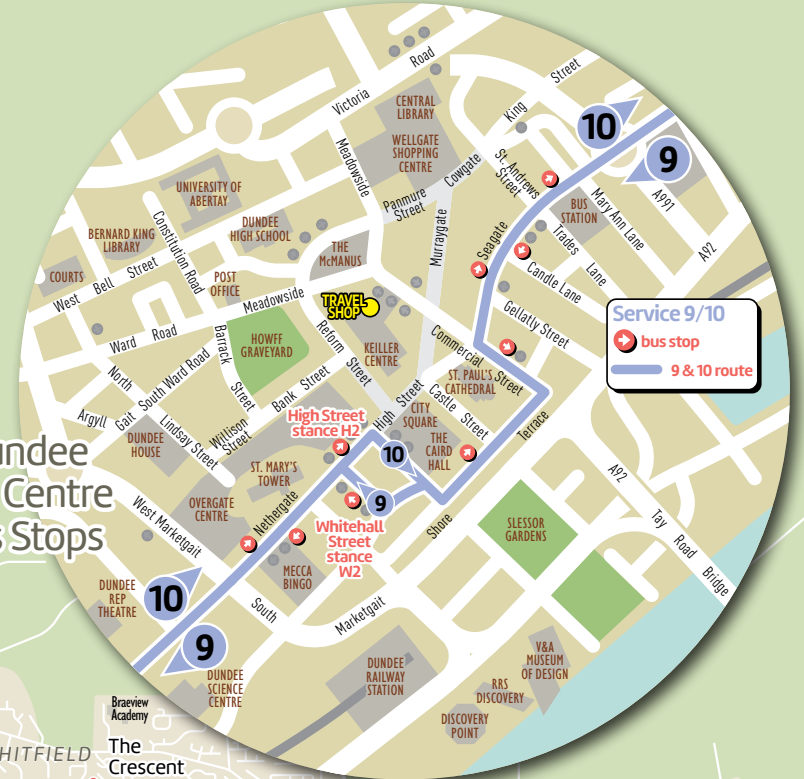

*Service 9a – Evenings and Sundays only serving Dryburgh and Mill o' Mains

*Service 9c – 2 morning journeys direct to Gardyne Campus and Broughty Ferry (does not operate via Douglas)

10 10a Outer Circle (Anti-clockwise)

Ninewells Hospital
Perth Road
City Centre
Gardyne Campus
Broughty Ferry
Barnhill
Douglas
Whitfield
Fintry
Kirkton
St Marys
Lochee
Ninewells Hospital

*Service 10a – Evenings and Sundays only serving Mill o' Mains and Dryburgh

up to every
60 mins

Dundee City Centre Bus Stops

9

Outer Circle (clockwise)

9a operates evenings & Sundays only | 9c operates weekday mornings only

Monday to Friday

Barnhill	Balgillo Road opp. Kintail Place
Barnhill	Strathmore Street near Montague Street
	Broughty Ferry Post Office Bar
	D&A College Gardyne Campus
City centre	Whitehall Street W2 (arr)
City centre	Whitehall Street W2 (dep)
West End	Perth Road Step Row
Ninewells Hospital	Stance B (arr)
Ninewells Hospital	Stance B (dep)
Charleston	opp Tesco South Road
	Lochee Bank Street
	Lochee The Stack
	Kings Cross Road B and Q
St Marys	Laird Street Benholm Place
	Kirkton Derwent Avenue Asda
Barns of Claverhouse	John Grahame Avenue
Mill O Mains	Hebrides Drive, Foula Terrace
	Jack Martin Way Pension Office
	Whitfield The Crescent
Douglas	Balunie Avenue for Sainsbury's
	D & A College Gardyne Campus
Barnhill	Balgillo Road at Muirside Terrace
	Broughty Ferry Fort Street
Barnhill	Balgillo Road opp. Kintail Place