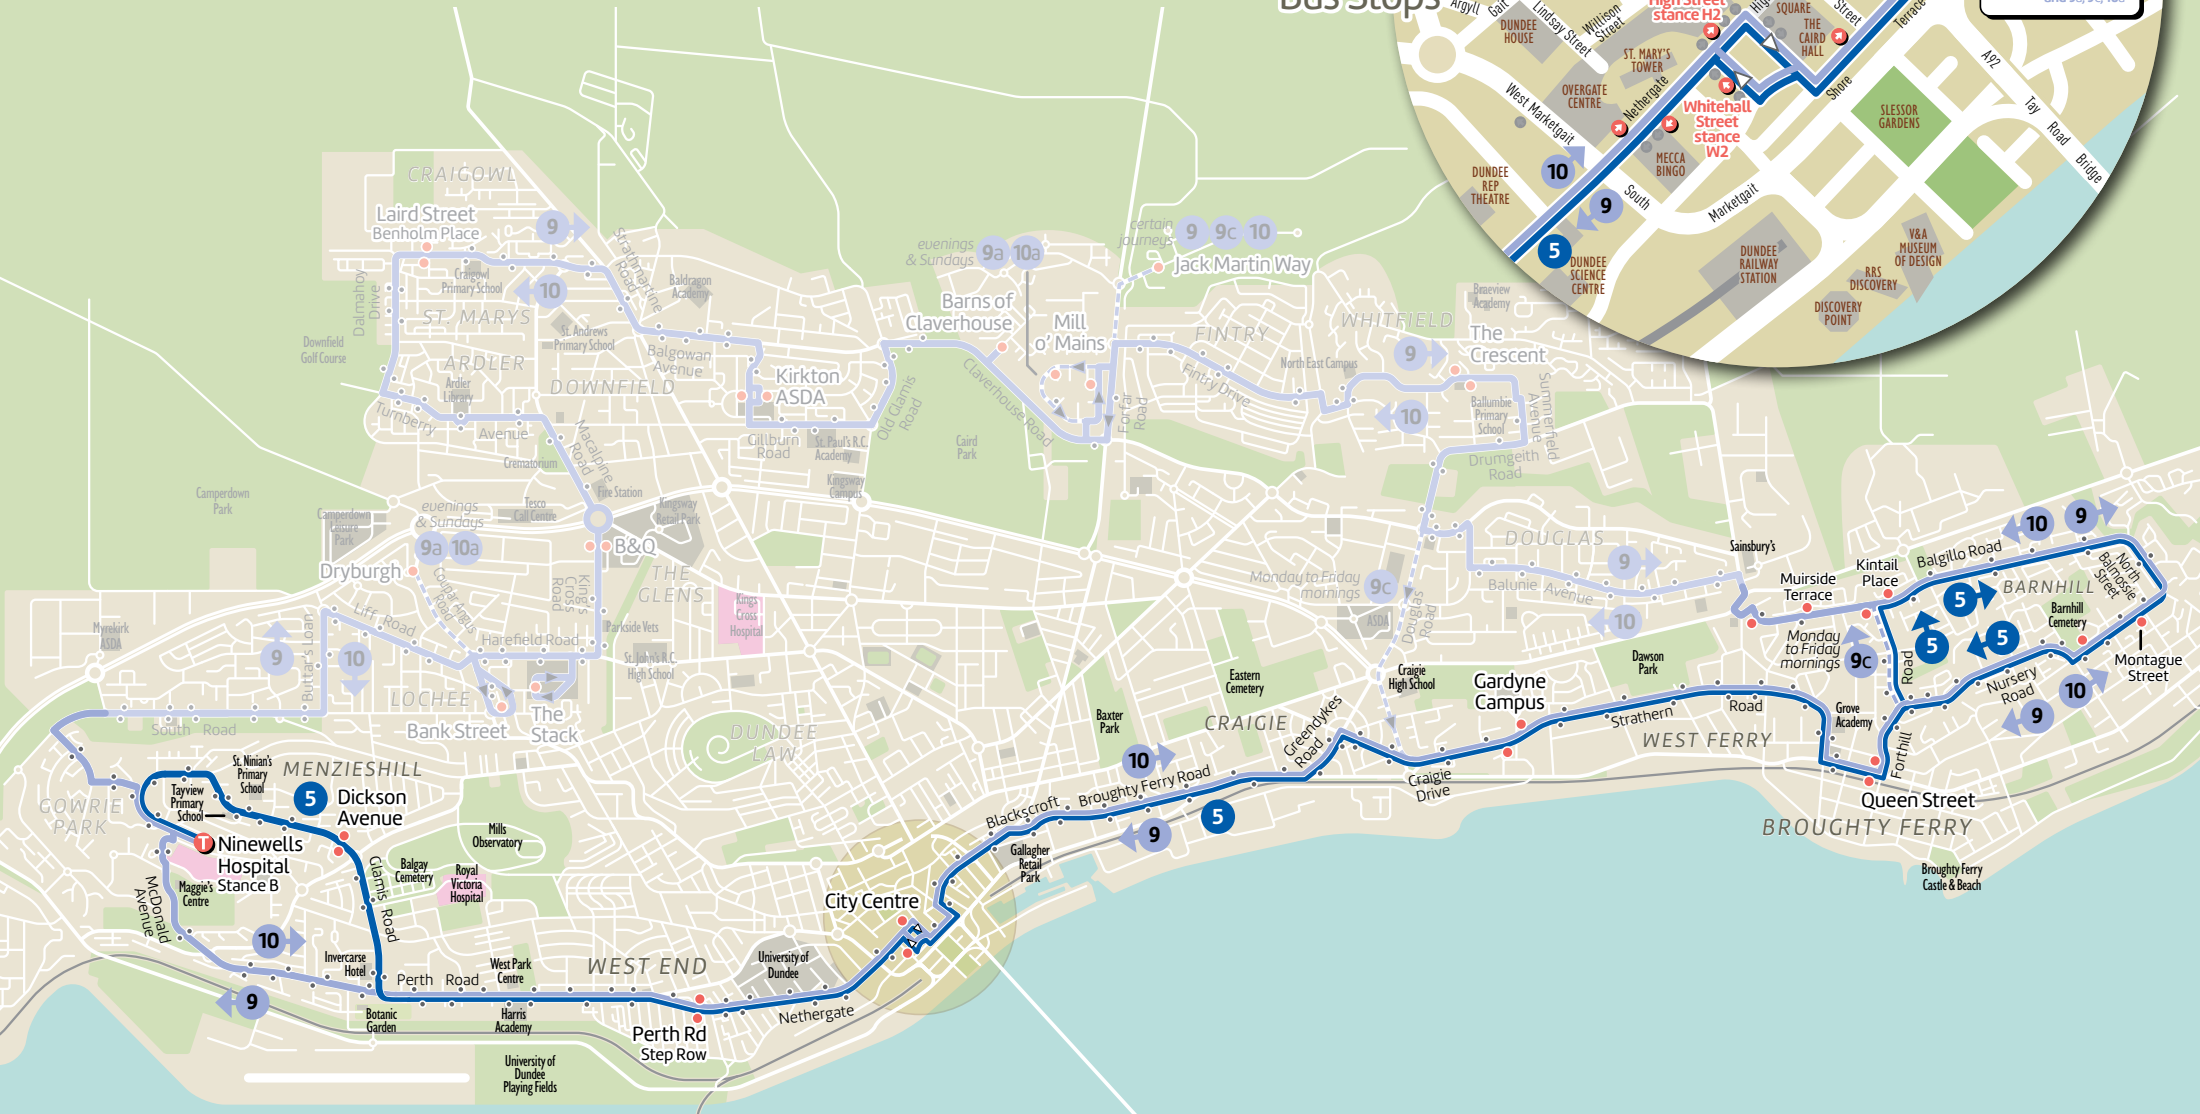

Service 5 | 9/10

- bus stop
- 5 route
- 9/10 route and 9a, 9c, 10a