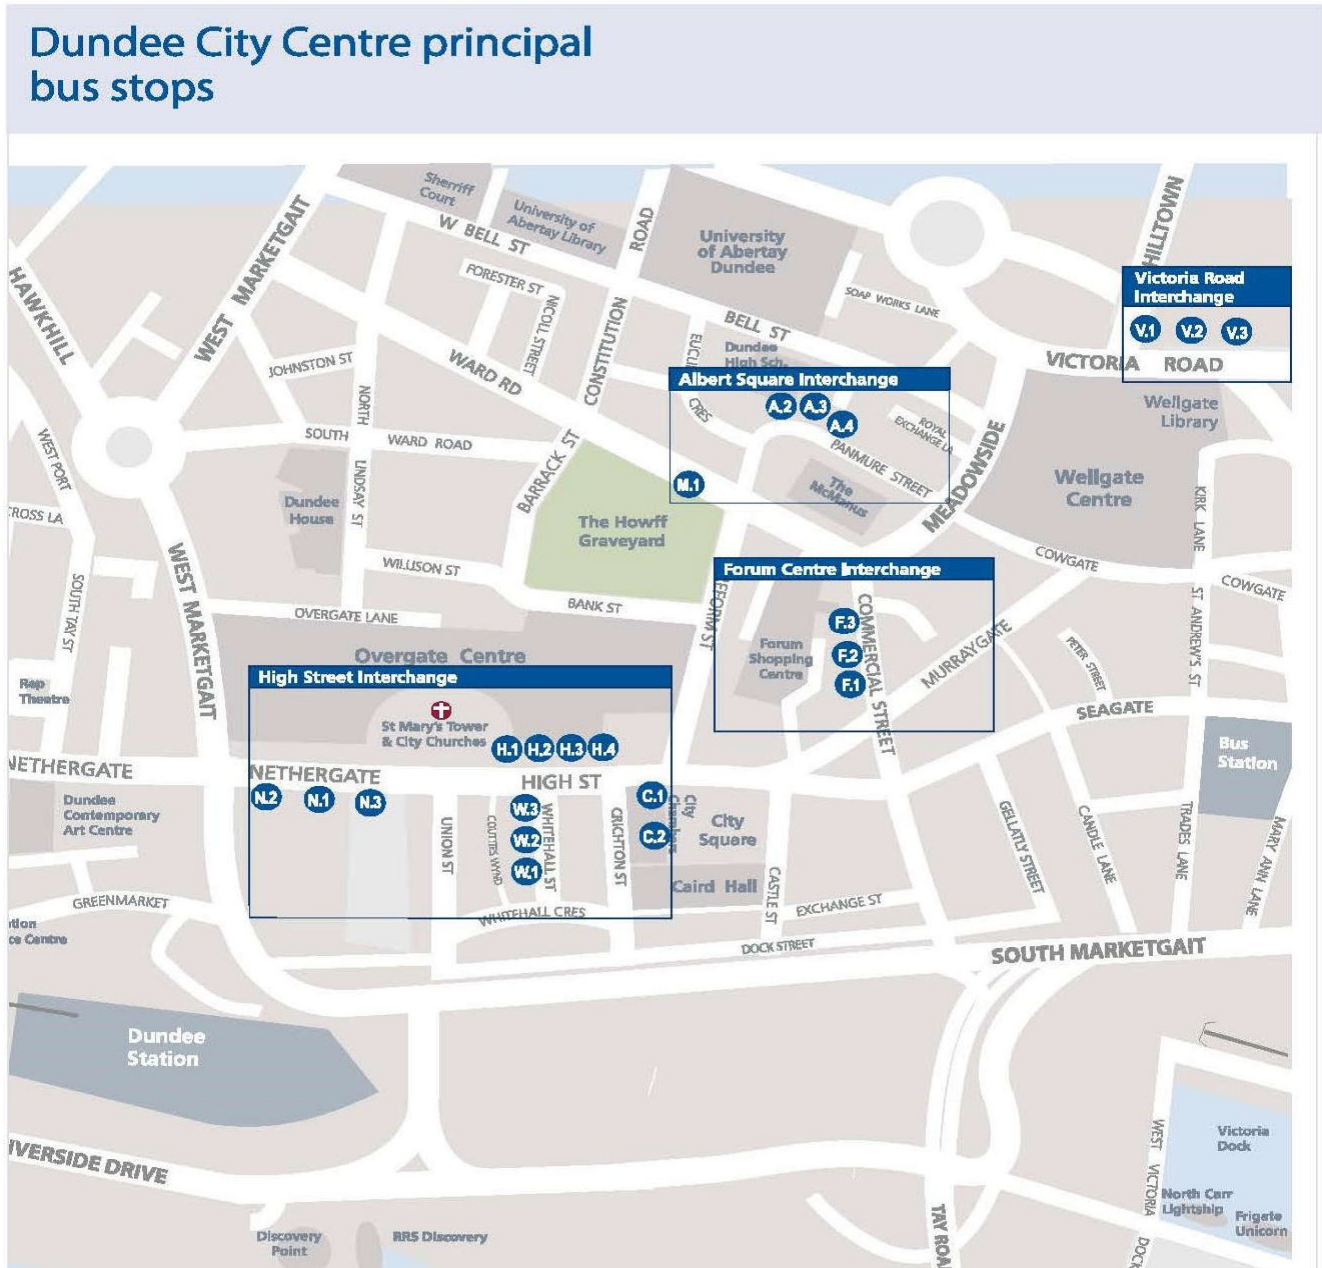

## Where To Board Your Bus

from 13th January 2019 until further notice

Dundee maps in this guide used with permission from Dundee City Council

# Dundee City Centre - Where To Board Your Bus

n.b. Nethergate at Union Street is shown on the map as N3.  
Number M1 does not appear on the bus stop.

20, 20c, 20d, 21, 21a, 21b, 22	City Centre (Bus Station)	Victoria Road at Wellgate Centre Commercial Street at Murraygate <del>Seagate at Stop 3</del>
---	---------------------------	---

22d	City Centre (Whitehall Street)	Victoria Road at Wellgate Centre Commercial Street at Murraygate  Commercial Street at Waterstones 2 Shore Terrace, opposite Caird Hall
-----	--------------------------------	---