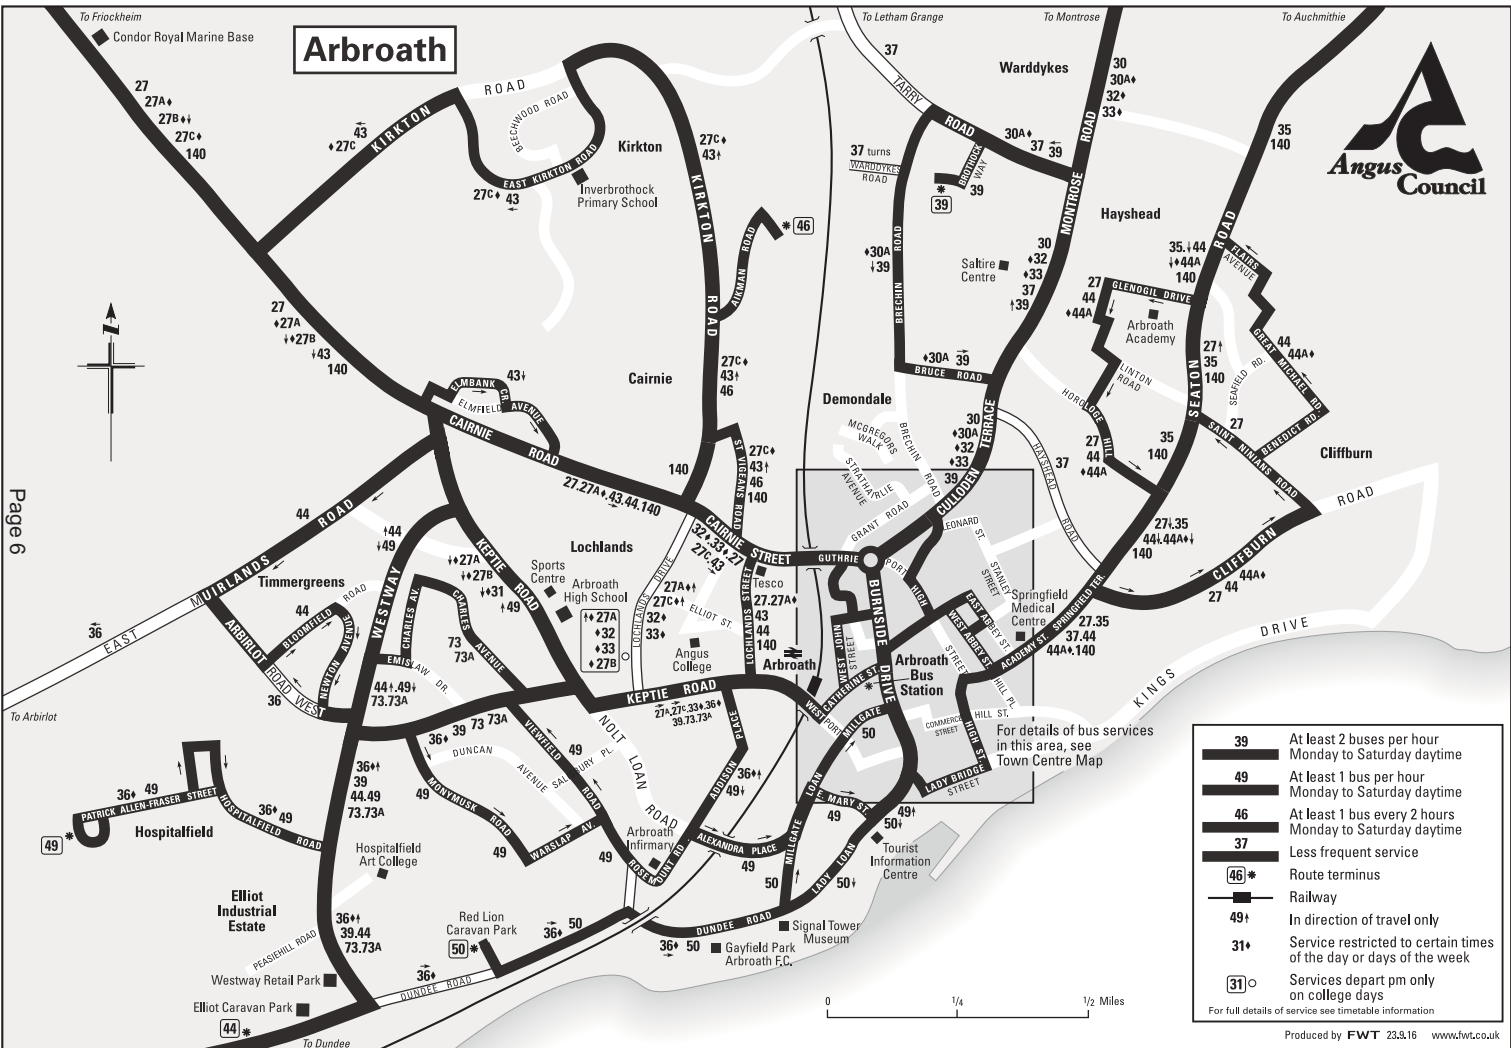

Arbroath

For details of bus services in this area, see Town Centre Map

39	At least 2 buses per hour Monday to Saturday daytime
49	At least 1 bus per hour Monday to Saturday daytime
46	At least 1 bus every 2 hours Monday to Saturday daytime
37	Less frequent service
46*	Route terminus
—	Railway
49†	In direction of travel only
31+	Service restricted to certain times of the day or days of the week
31○	Services depart pm only on college days

For full details of service see timetable information