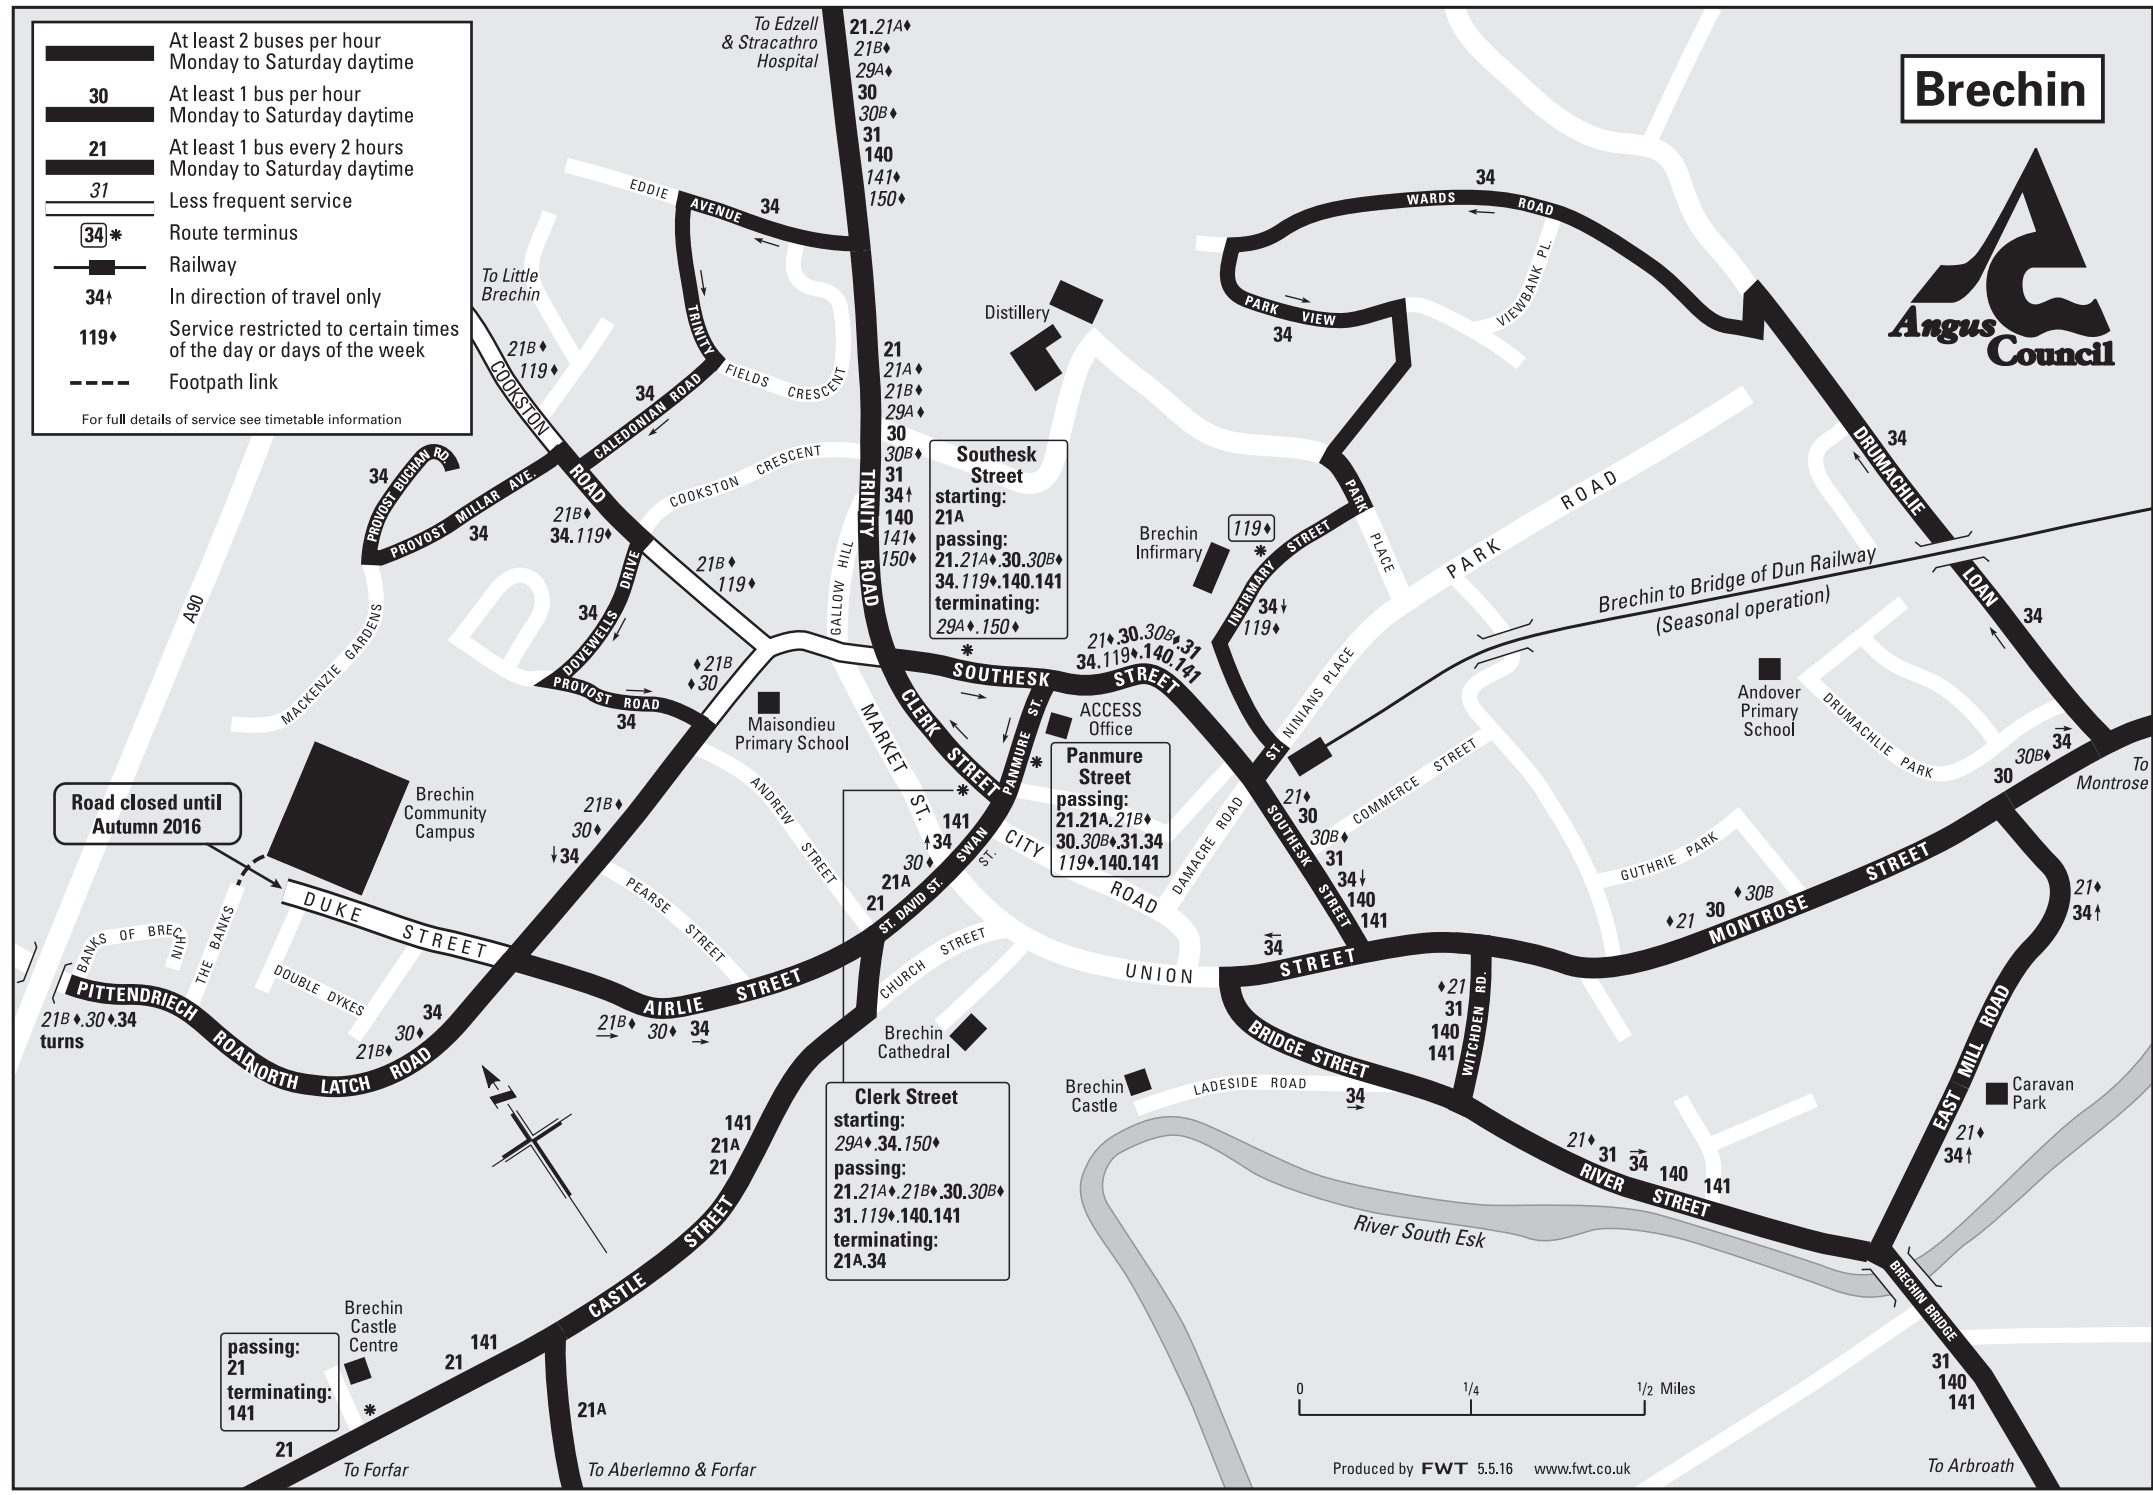

Brechin

1. **30** At least 2 buses per hour Monday to Saturday daytime
   - **21** At least 1 bus per hour Monday to Saturday daytime
   - **31** At least 1 bus every 2 hours Monday to Saturday daytime
   - **31** Less frequent service
   - **34*** Route terminus
   - **34†** Railway
   - **34†** In direction of travel only
   - **119♦** Service restricted to certain times of the day or days of the week
   - **---** Footpath link
2. For full details of service see timetable information

Southesk Street
starting:
21A
passing:
21.21A♦.30.30B♦
34.119♦.140.141
terminating:
29A♦.150♦

Panmure Street
passing:
21.21A.21B♦
30.30B♦.31.34
119♦.140.141

Clerk Street
starting:
29A♦.34.150♦
passing:
21.21A♦.21B♦.30.30B♦
31.119♦.140.141
terminating:
21A.34

passing:
21
terminating:
141