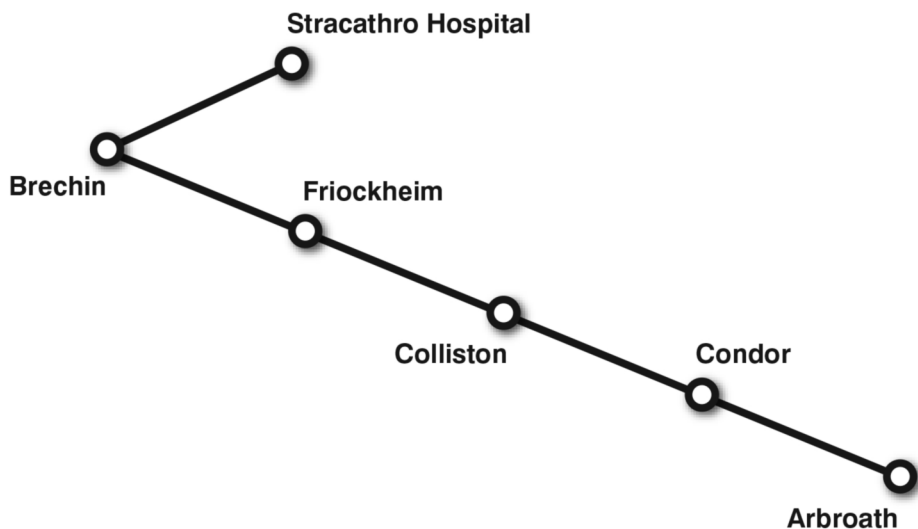

Services 140 & 141

Leaflet 30

Bus Timetable

Stracathro Hospital – Brechin – Friockheim –
Arbroath

(Shows connections with Stagecoach Strathtay Service 27
between Friockheim and Arbroath and a summary of all buses
between Arbroath, Brechin and Stracathro Hospital)

From October 2016

Wishart (Friockheim)

traveline
public transport info
0871 200 22 33

Passenger Information

This booklet contains details of local bus services operating between Stracathro Hospital and Arbroath via Brechin, Montrose and Friockheim and is effective from October 2016.

Changes since the May 2016 edition of this timetable

- The service 31 16:25 Angus College day journey from Arbroath Bus Station to Brechin Clerk Street has been withdrawn;
- The service 31 08:15 Angus College day journey from Brechin Clerk Street to Arbroath Bus Station has been withdrawn;
- Two additional Teejay Travel service 140 Aberdeenshire school day journeys now operate between Arbroath Bus Station and Stracathro Hospital at 07:20 and 13:50;
- One additional Teejay Travel service 140 Aberdeenshire school day journey now operates between Stracathro Hospital and Arbroath Bus Station at 16:15.

Connecting journeys

A number of Service 140 journeys run directly between Stracathro Hospital, Brechin, Friockheim, Arbroath and Auchmithie. Service 141 journeys operate between Stracathro Hospital or Brechin Castle Centre and Friockheim. These Service 141 journeys connect with Stagecoach Strathtay Service 27 to and from Arbroath. The connecting journeys are shown in the timetable in italics. Connecting buses will wait up to five minutes beyond their advertised departure time for late running services. After this time, connections are not guaranteed.