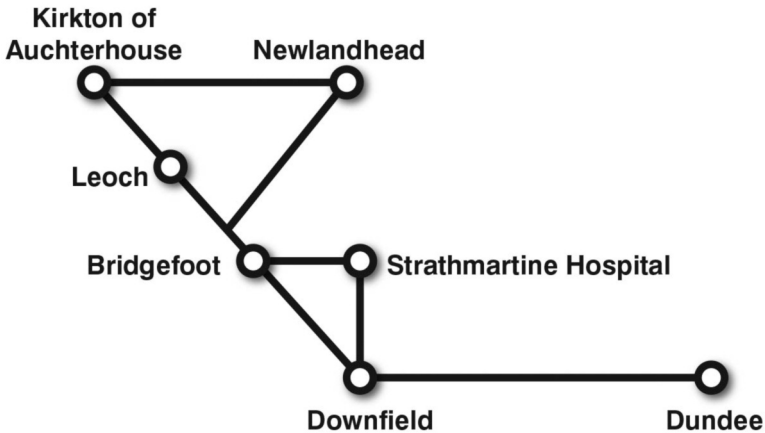

Services
**137 &
138**

Bus Timetable

Auchterhouse – Bridgefoot – Strathmartine
Hospital – Downfield – Dundee

Leaflet 28

From 5 June 2017

XPLORE Dundee

traveline
public transport info
0871 200 22 33

Passenger Information

This leaflet contains details of bus services 137 & 138 which run between Dundee, Downfield, Bridgefoot, Strathmartine Hospital and Kirkton of Auchterhouse and is effective from Monday 5 June 2017.

Changes since the August 2016 edition of this timetable

A reduced bus service will be introduced on three routes for Dundee, Bridgefoot, Auchterhouse, Tealing and Murroes from 5 June.

From that date the routes (137, 138 and 139) will be served by one bus rather than two.