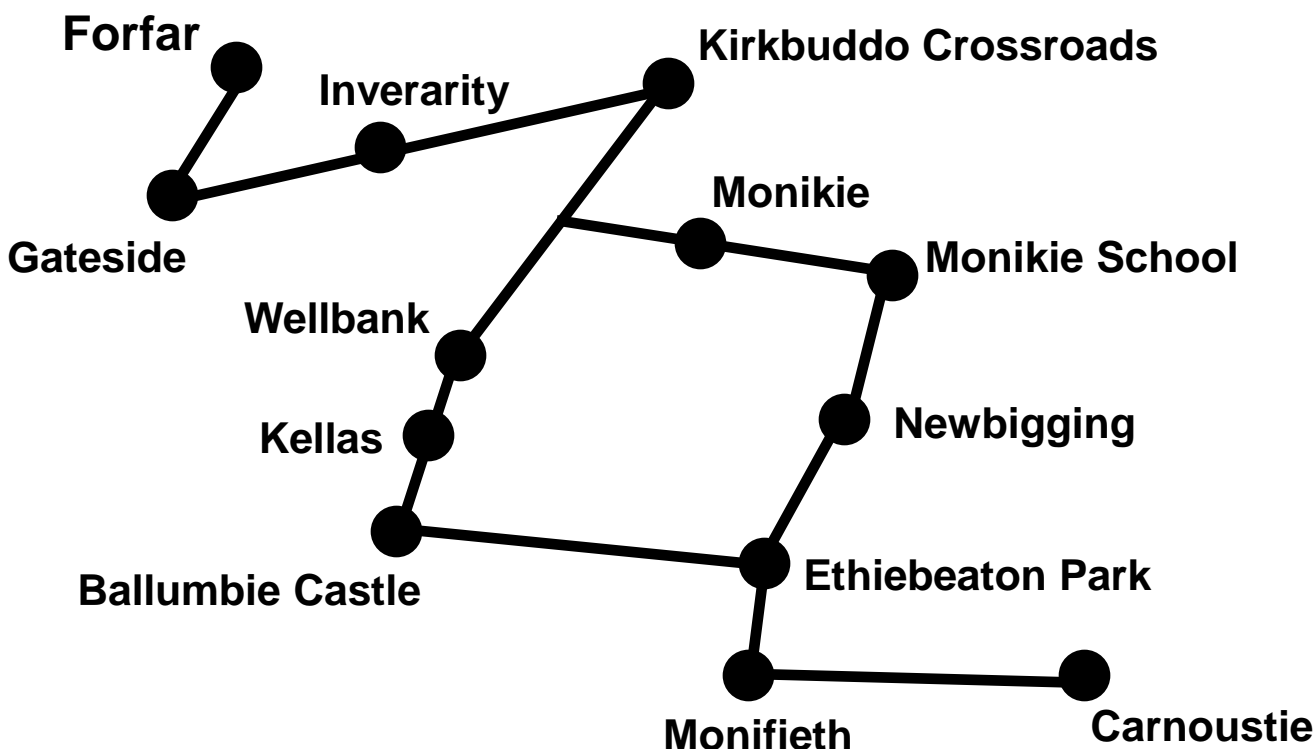

Service 81 Bus Timetable

Wishart (Friockheim)

Carnoustie – Monifieth – Forfar via Wellbank or Monikie

From 29 May 2017

traveline
public transport info
0871 200 22 33

PASSENGER INFORMATION

This leaflet contains details of Service 81, running between Carnoustie, Monifieth and Forfar and is effective from May 2017.

Changes since the May 2015 edition of this timetable

- All journeys are operated by Wishart (Friockheim). There are no changes to the Service 81 timetable.

Operator of bus services shown in this leaflet

As well as supporting these and other socially necessary services, Angus Council produces timetables for most of the bus services in the region. These are available from a wide range of locations including access offices, libraries, tourist information centres, Arbroath Bus Station and selected Angus Council offices. A comprehensive bus map is published annually and bus stop publicity is produced and maintained to further assist passengers in planning their journey.