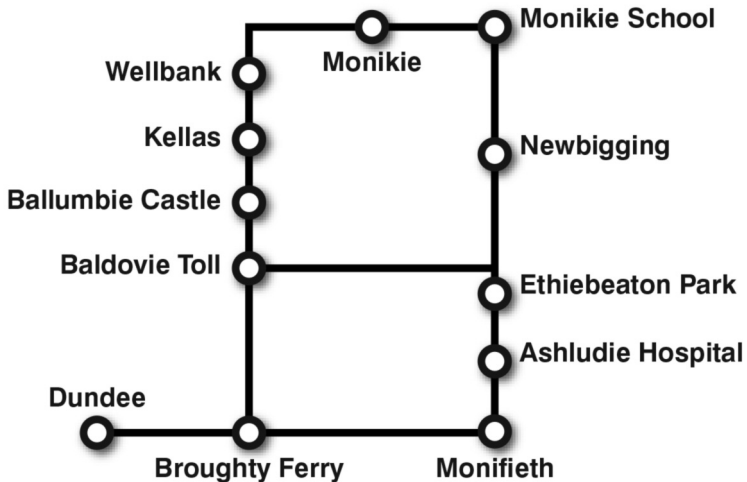

Services
**78A -
79C**

Leaflet 19

Bus Timetable

Dundee - Monikie - Dundee Circulars

From 25 March 2019

MOFFAT & WILLIAMSON

traveline
public transport info
0871 200 22 33