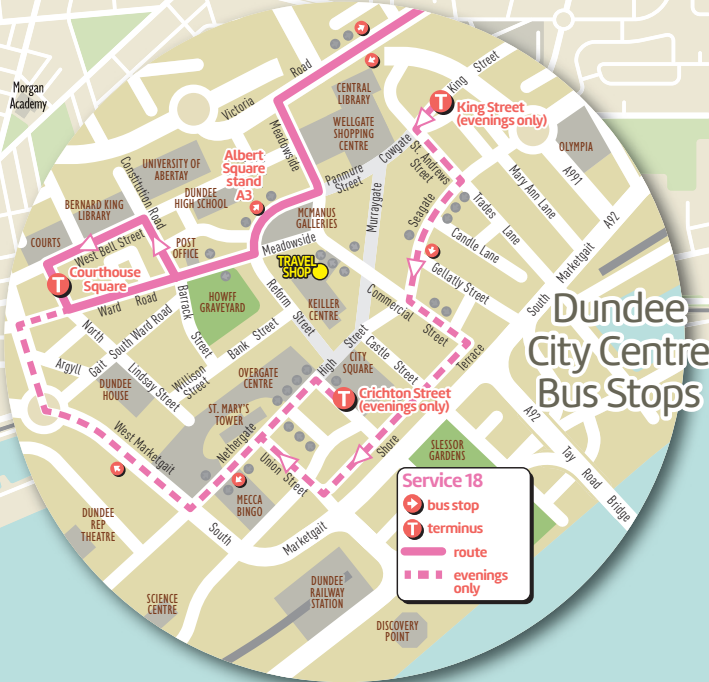

Bus Timetable

18

**City Centre
Arklay Street
Kirkton ASDA**

from 13 January 2019

XPLORE
Dundee

we define the 'City Centre' as any stops contained within the zoomed in section of the route map

18 Services from the City Centre

Monday to Friday up to every **10 mins**
between 0910 and 1530

Saturday up to every **10 mins**
between 0850 and 1800

Sunday up to every **15 mins**
between 1115 and 1755

18

Dundee City Centre Bus Stops

Service 18

- + bus stop
- T terminus
- route
- - - evenings only

18 City Centre | Arklay Street | Kirkton ASDA

Monday to Friday

City Centre Courthouse Square	0515	0555	0635	0650	0705	0720	0730	0740	0750	0800	0810	0820	0830	0840	0852	0905	0915	0925	0935
City Centre Albert Square A3	0520	0600	0640	0655	0710	0725	0735	0745	0755	0805	0815	0825	0835	0845	0857	0910	0920	0930	0940
Arklay Street Fairbairn Street	0525	0605	0645	0700	0716	0731	0741	0751	0801	0811	0821	0831	0841	0851	0903	0916	0926	0936	0946
Kirkton Derwent Avenue Asda	0535	0615	0655	0710	0726	0742	0753	0803	0813	0823	0833	0843	0853	0903	0915	0928	0938	0948	0958