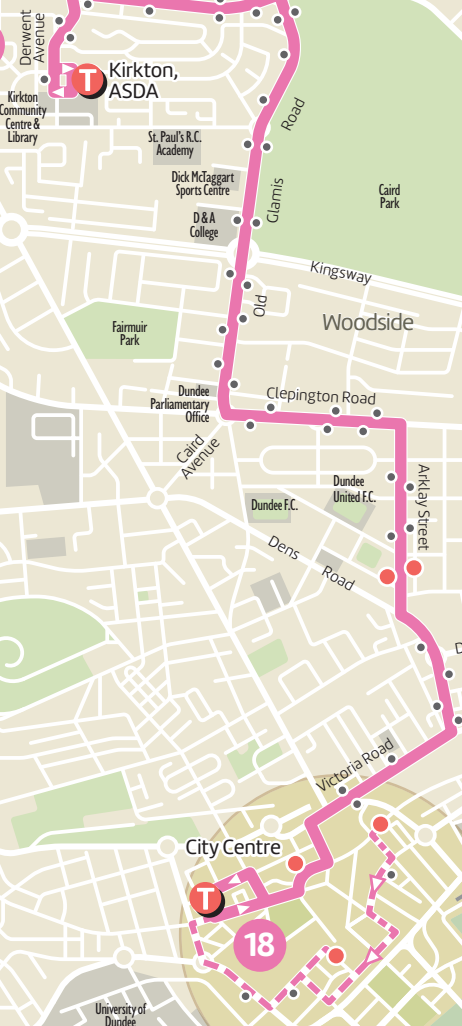

Bus Timetable

18

**City Centre
Arklay Street
Kirkton ASDA**

from 13 January 2019

XPLORE
Dundee

we define the 'City Centre' as any stops contained within the zoomed in section of the route map

18 Services from the City Centre

Monday to Friday up to every **10 mins**
between 0910 and 1530

Saturday up to every **10 mins**
between 0850 and 1800

Sunday up to every **15 mins**
between 1115 and 1755

18

Dundee City Centre Bus Stops

Service 18

Saturday

Kirkton Derwent Avenue Asda	0625	0705	0745	0805	0825	0845	0905	0920	0930	0940	0950	1000	1010	1020	1030	1040	1050
Arklay Street Sandeman Street	0633	0713	0753	0813	0833	0853	0913	0931	0941	0951	1001	1011	1021	1031	1041	1051	1101
City Centre Courthouse Square	0642	0722	0802	0822	0842	0902	0922	0942	0952	1002	1012	1022	1032	1042	1052	1102	1112

Kirkton Derwent Avenue Asda	2150	2220	2250	2320	2350
Arklay Street Sandeman Street	2158	2228	2258	2328	2358
City Centre Courthouse Square	2207	2237	2307	2337	0007
City Centre Crichton Street	2211	2241	2311	2341	